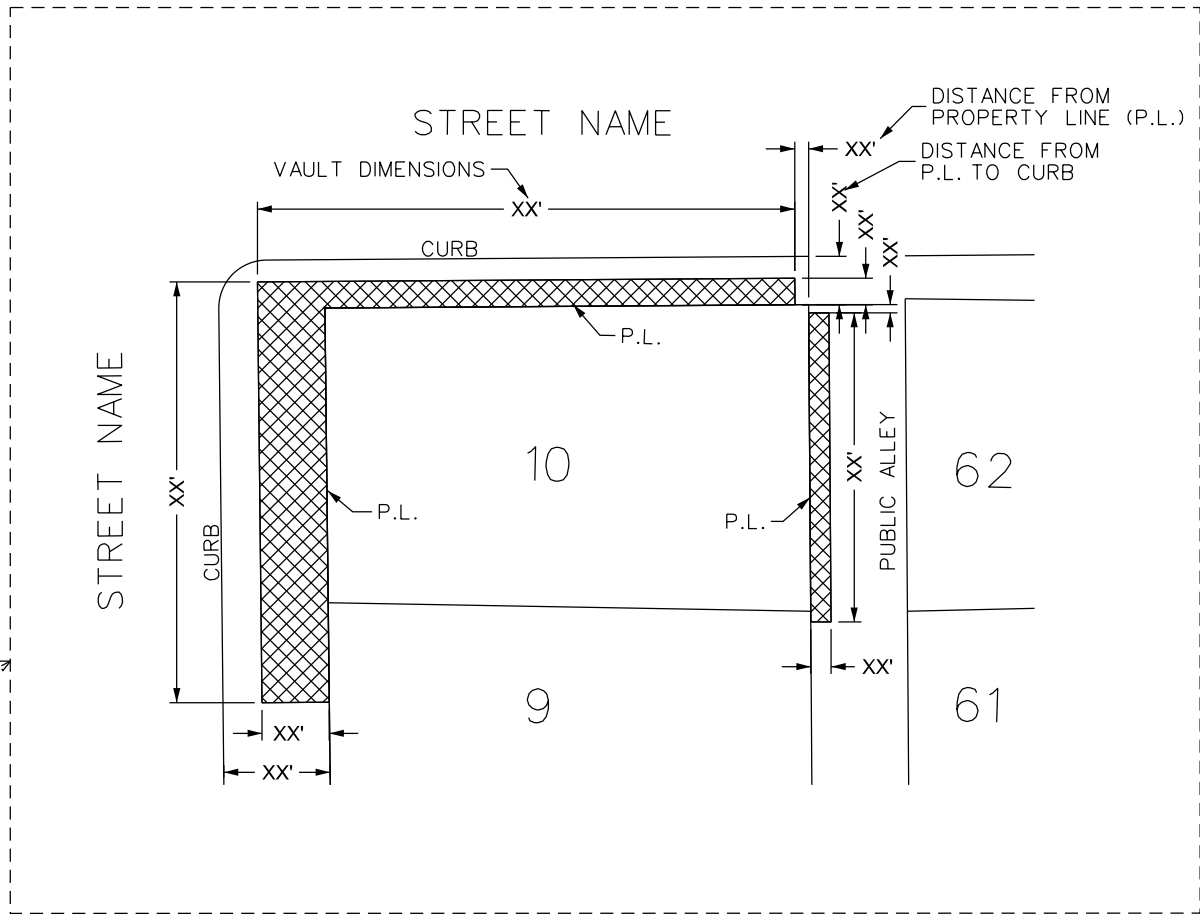

ARROW SHOWING NORTH DIRECTION

NOTE: Describe Vault
 Vault depth being:
 XX' from surface grade to vault ceiling
 XX' from vault ceiling to vault floor

- REQUEST ENCROACHMENT
 (For Underground Vault)

SAMPLE VAULT SITE PLAN