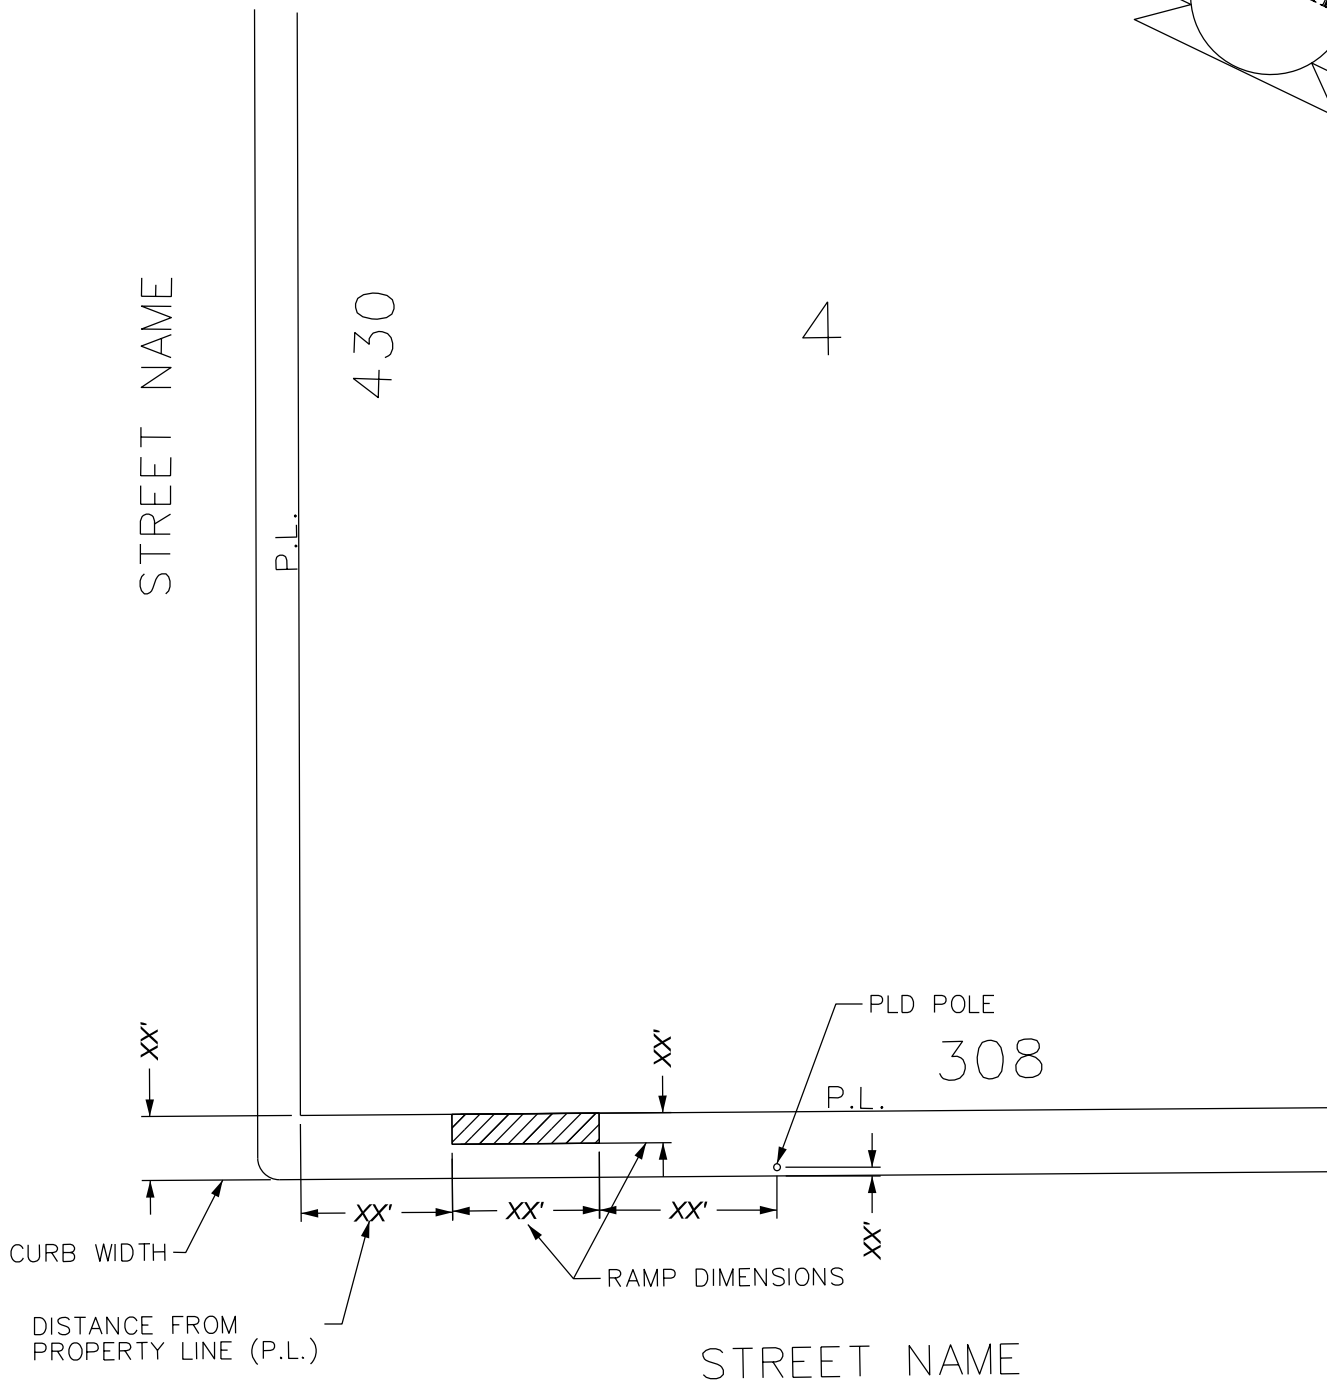

ARROW SHOWING NORTH DIRECTION

NOTE: Describe Ramp (X' Length, X' Width, X' Above Grade)
Show distances from property lines and other on-street features such as street signs, light poles, fire hydrants, etc. that are located in the proposed encroachment area.

 - REQUEST ENCROACHMENT
(For ADA Ramp)

SAMPLE ADA RAMP SKETCH