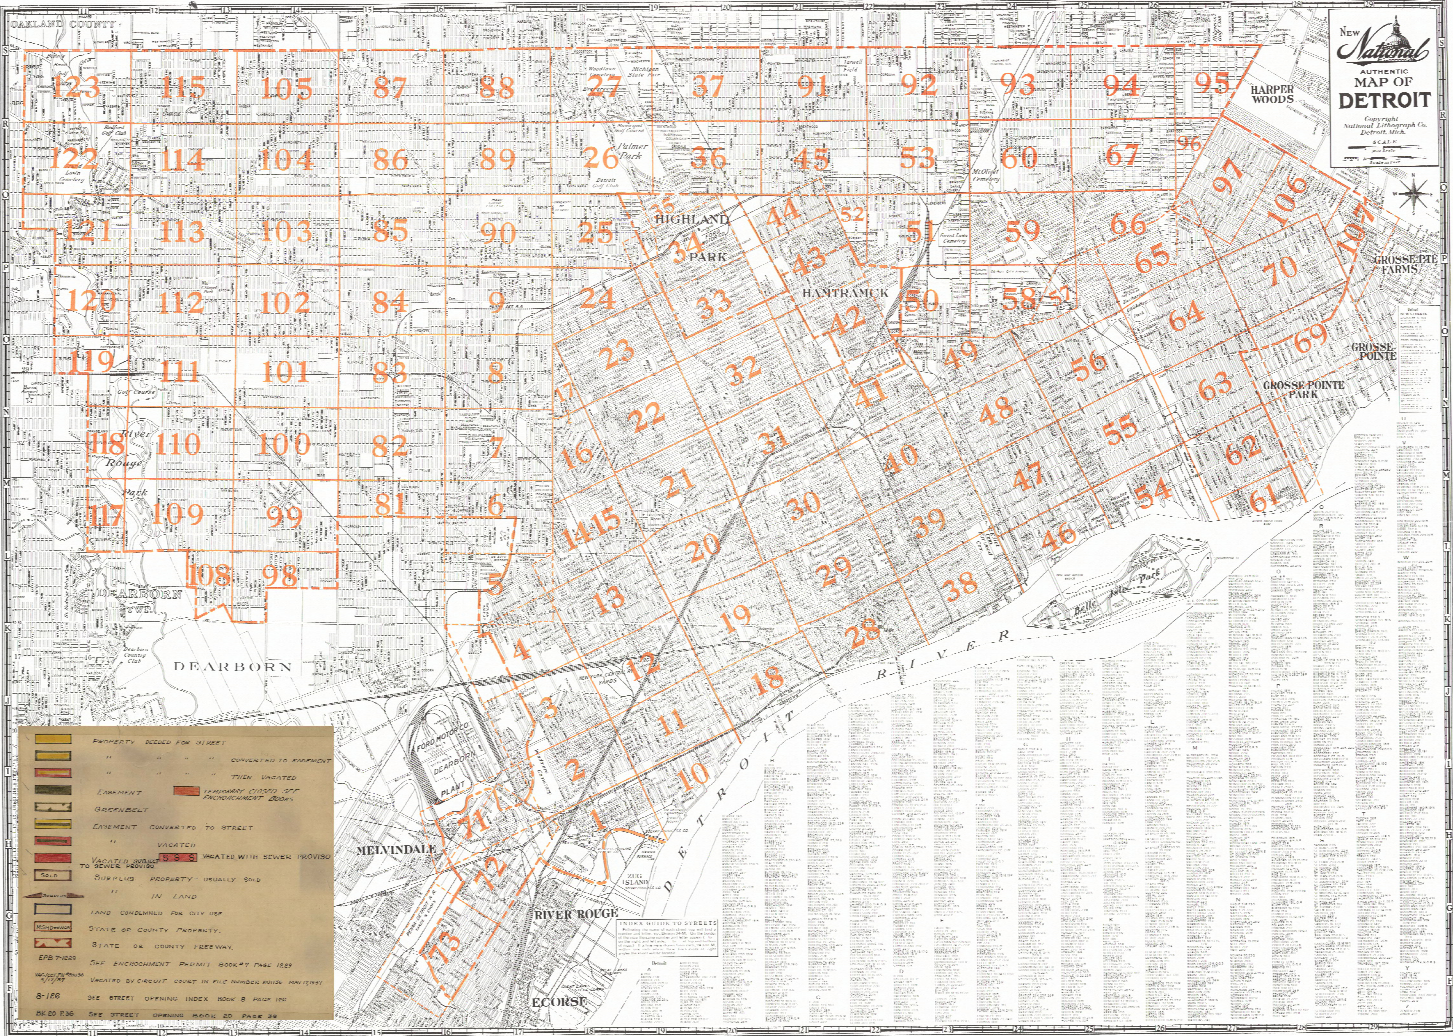

CITY OF DETROIT TOPOGRAPHICAL SURVEY
INDEX TO DETAIL MAPS

New *Natural*
AUTHENTIC
MAP OF
DETROIT
Copyright
Natural Lithograph Co.
Detroit, Mich.
Scale
1" = 1000'

JULY 1, 1954

INDEX MAP