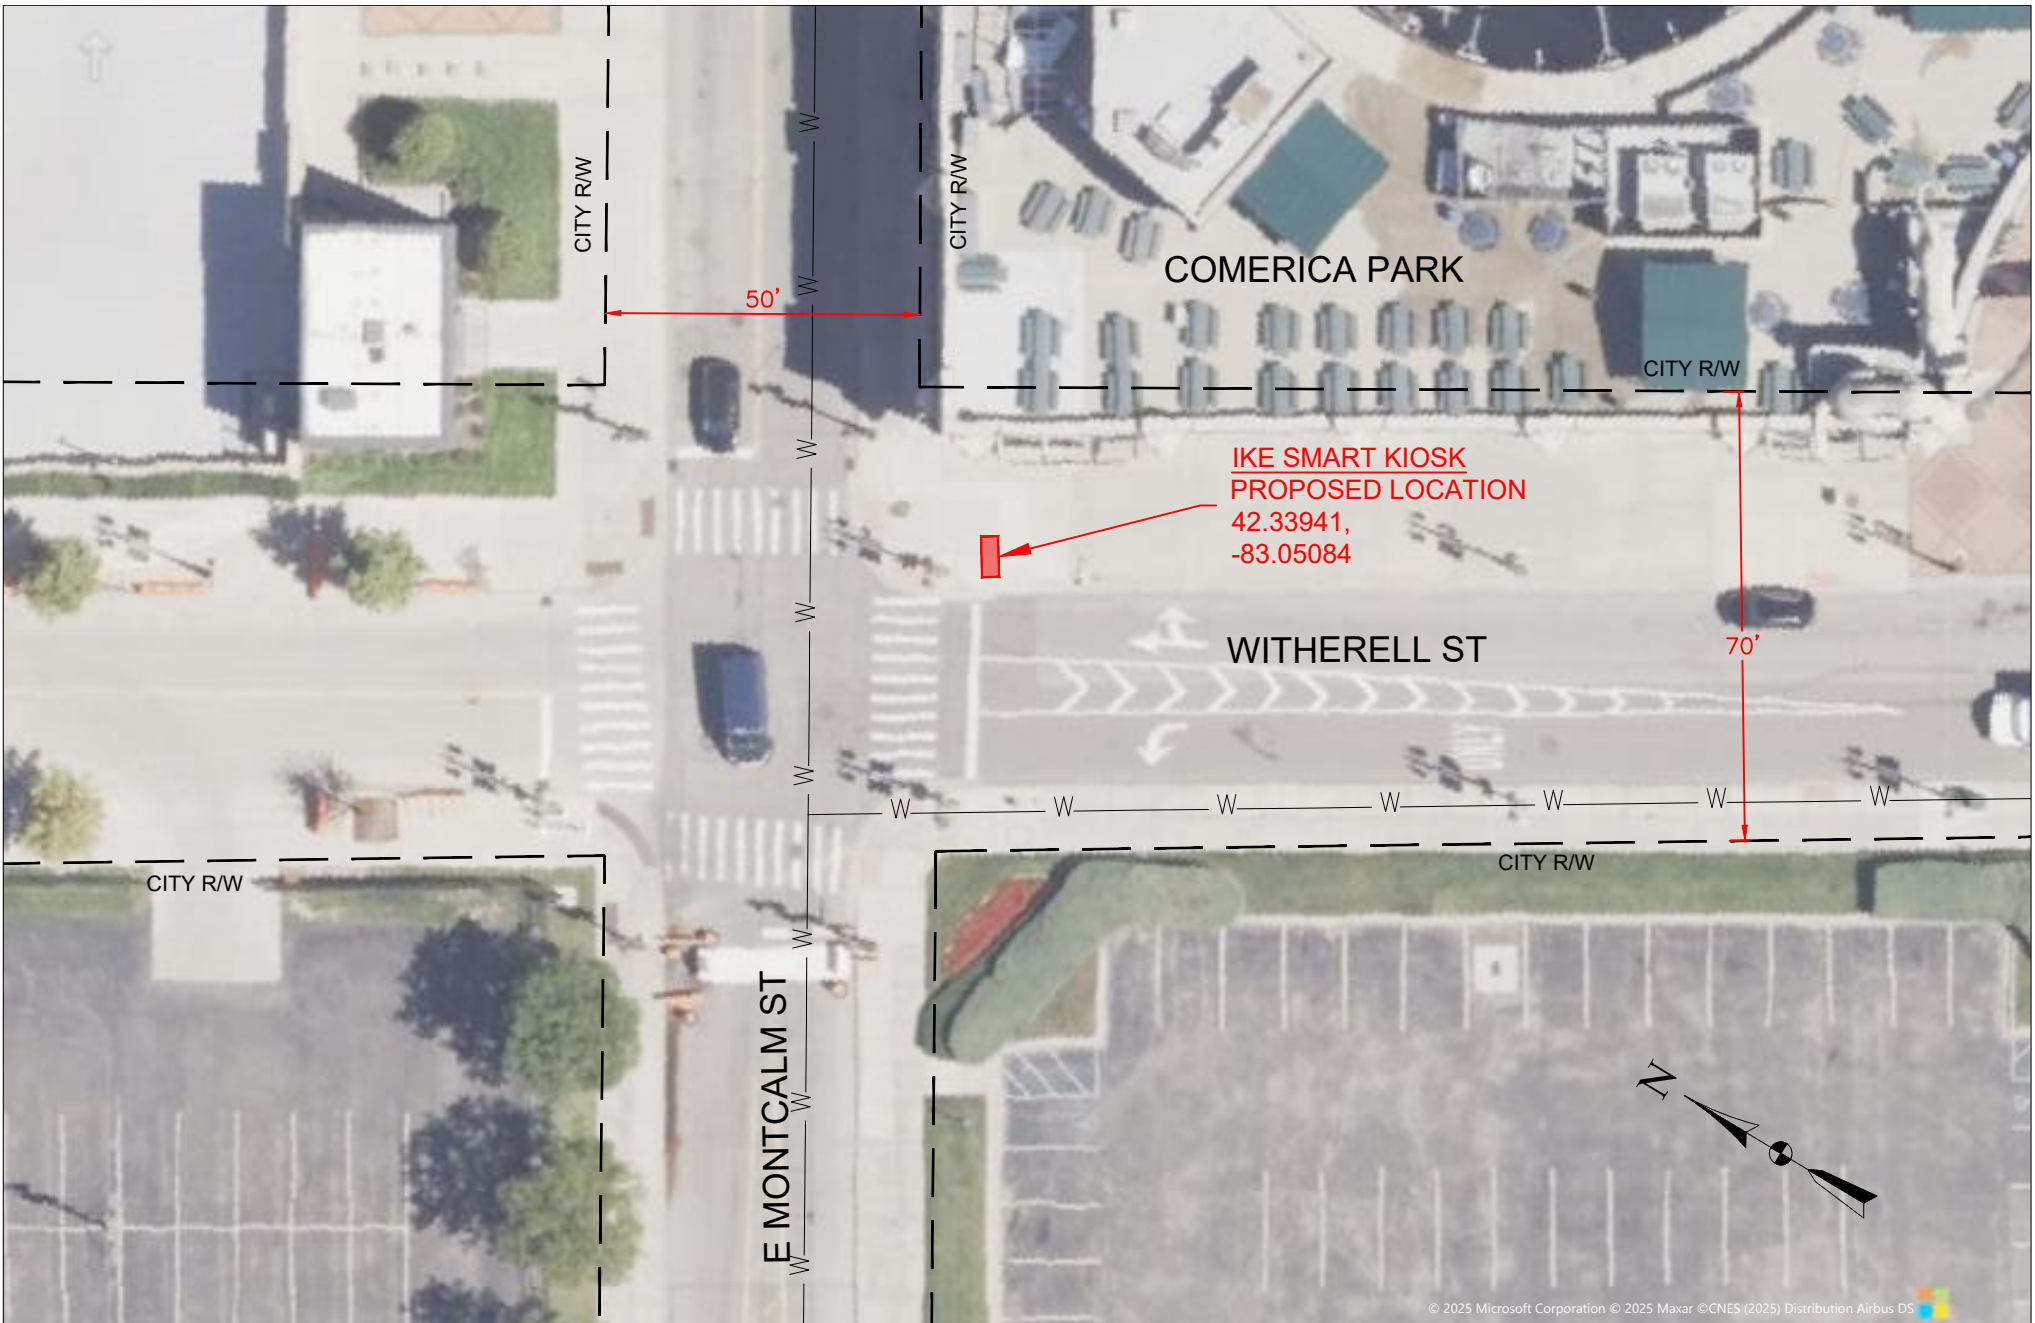

© 2025 Microsoft Corporation © 2025 Maxar © CNES (2025) Distribution Airbus DS

ike SMART CITY

250 N HARTFORD AVE
COLUMBUS, OHIO 43222
PHONE: 614.589.0087

PROJECT: E MONTCALM ST & WITHERELL ST