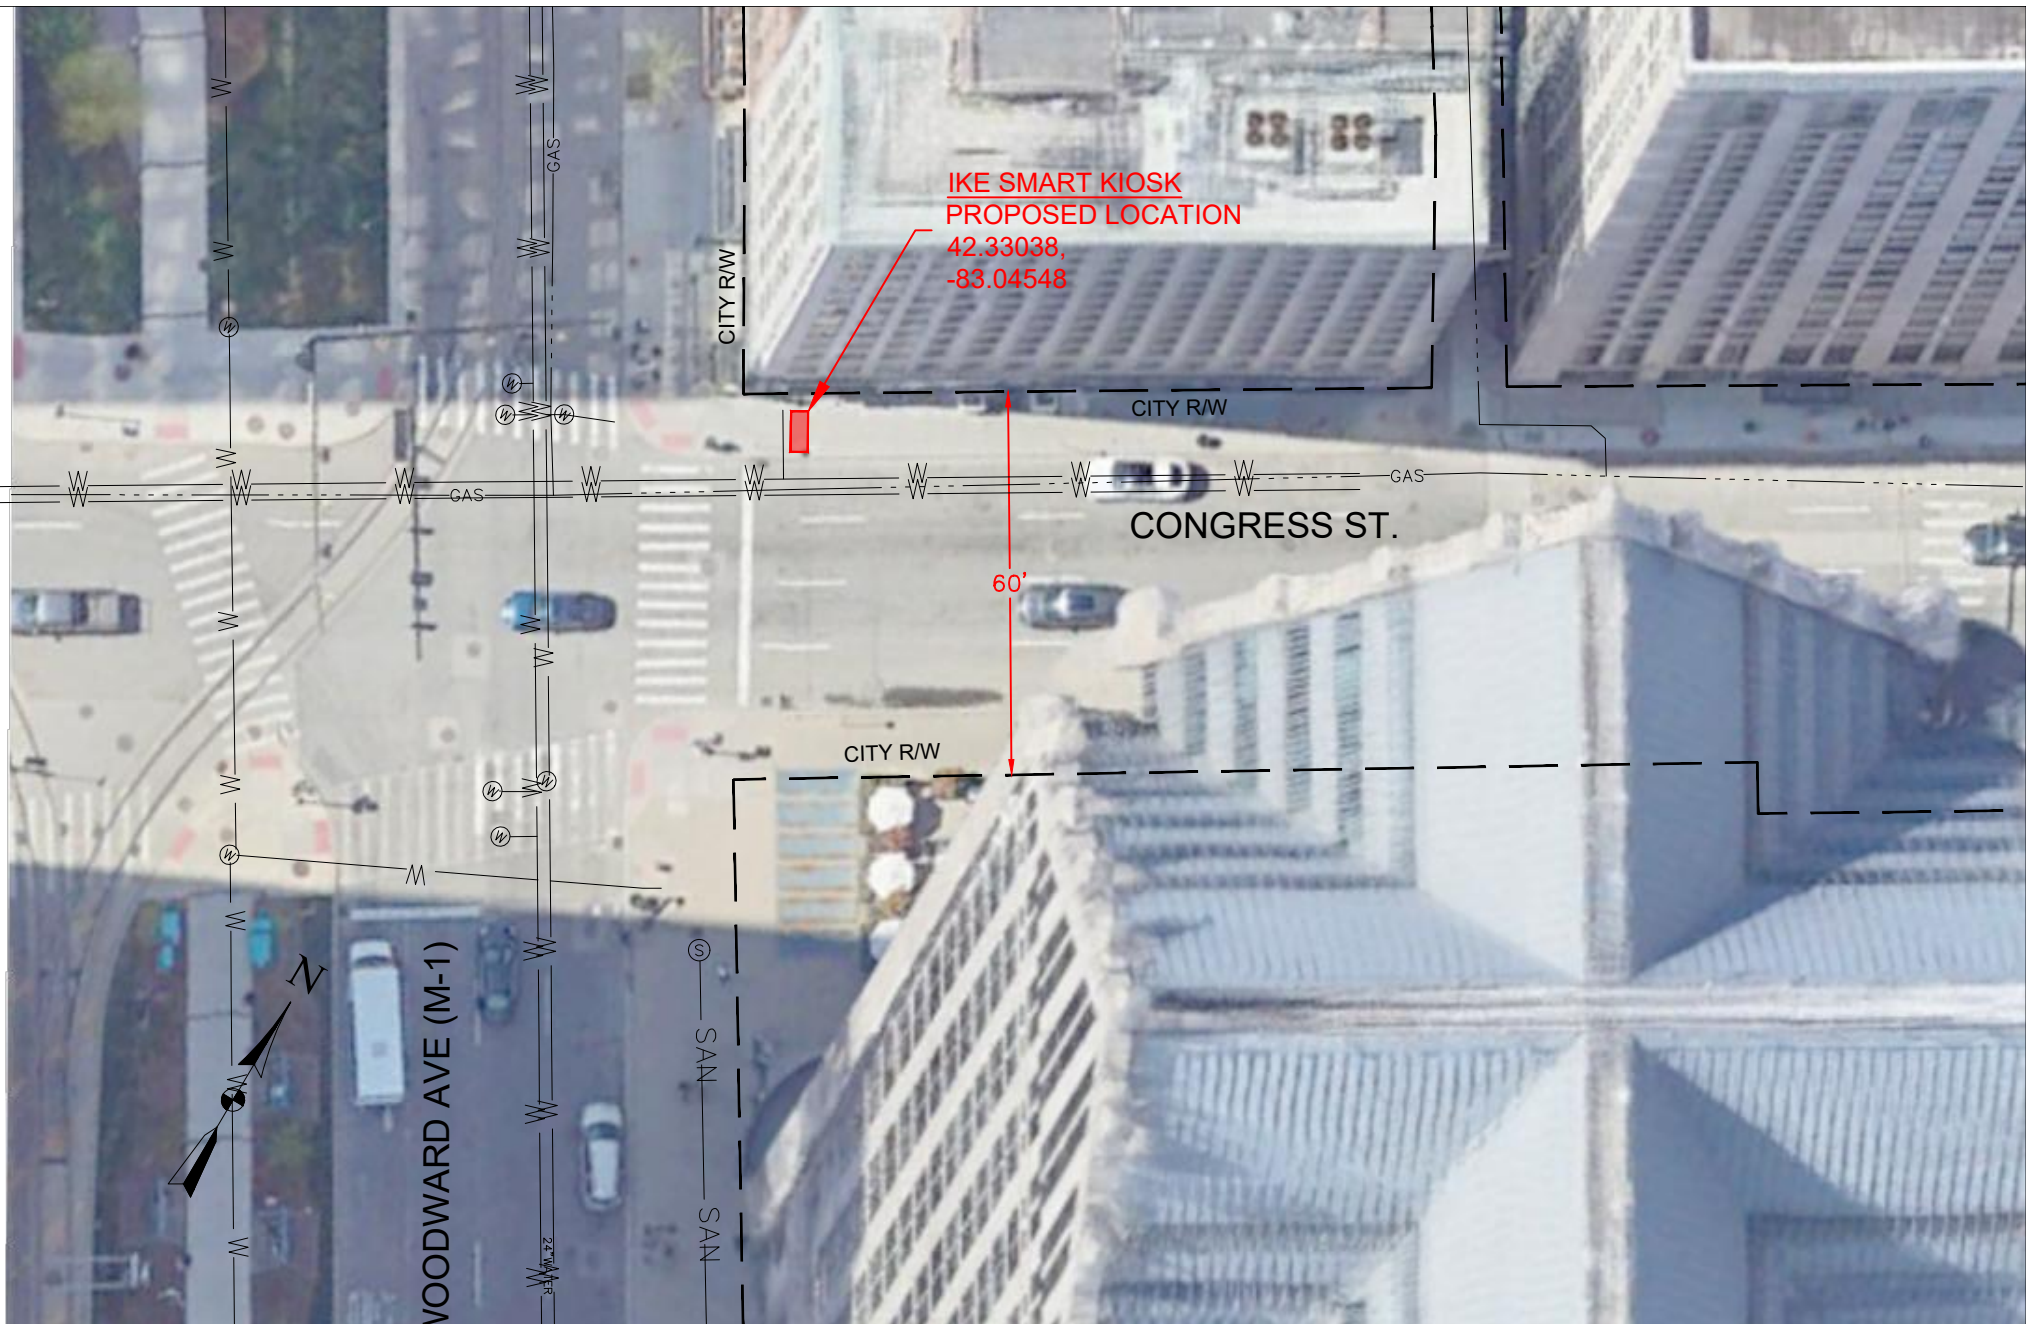

ike SMART CITY
250 N HARTFORD AVE
COLUMBUS, OHIO 43222
PHONE: 614.589.0087

PROJECT: WOODWARD AVE & CONGRESS ST