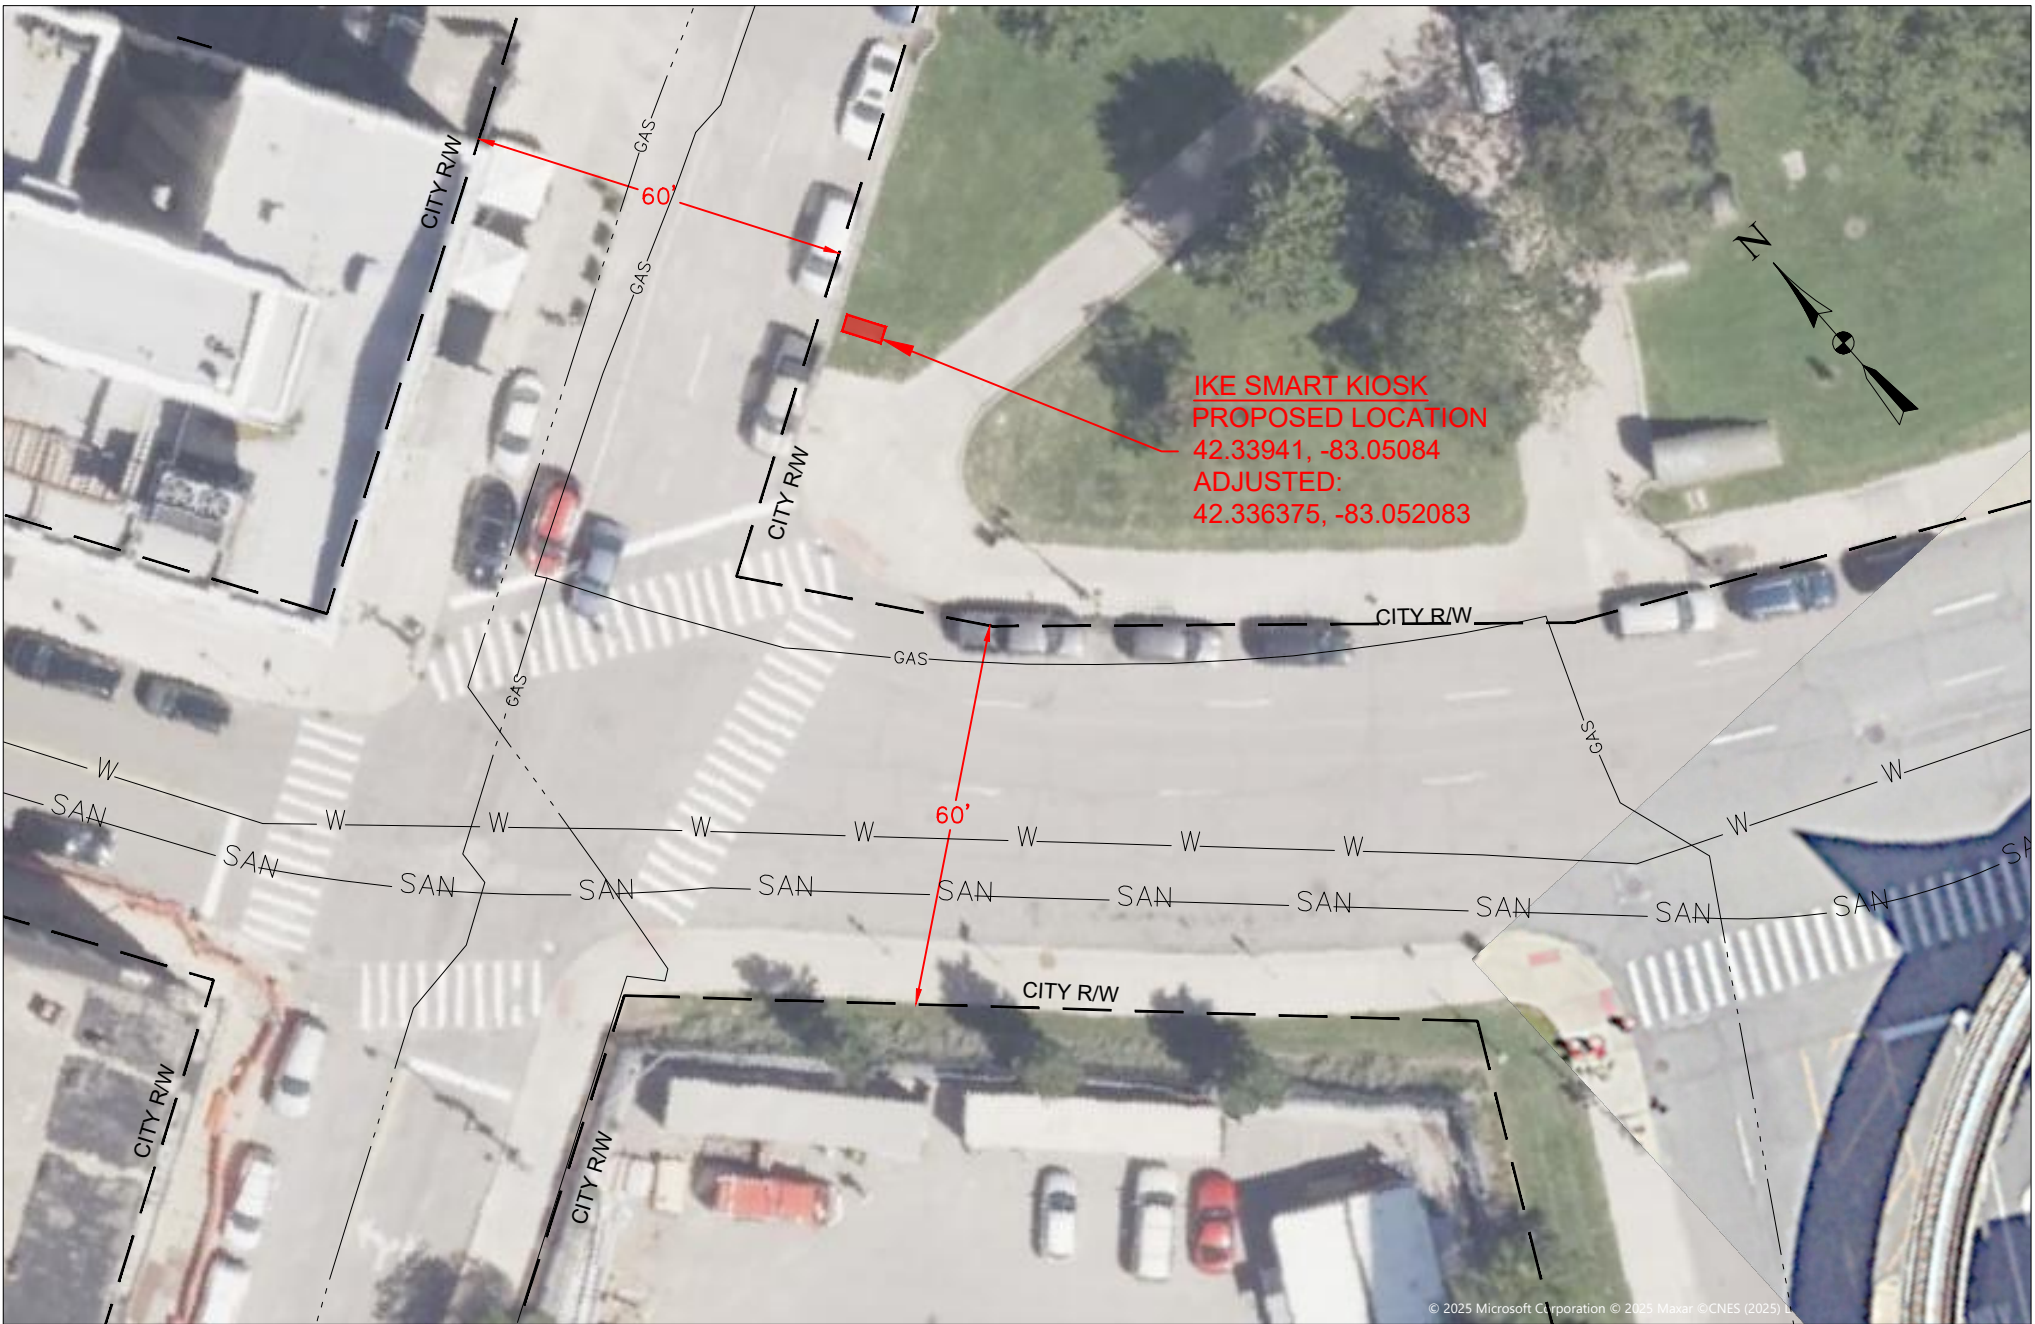

© 2025 Microsoft Corporation © 2025 Maxar © CNES (2025)

ike SMART CITY

250 N HARTFORD AVE
COLUMBUS, OHIO 43222
PHONE: 614.589.0087

PROJECT:

PARK AVE & W ADAMS AVE

IKE #: DET-063

MES JOB: 1035-25-2746

DATE: 8/27/2025