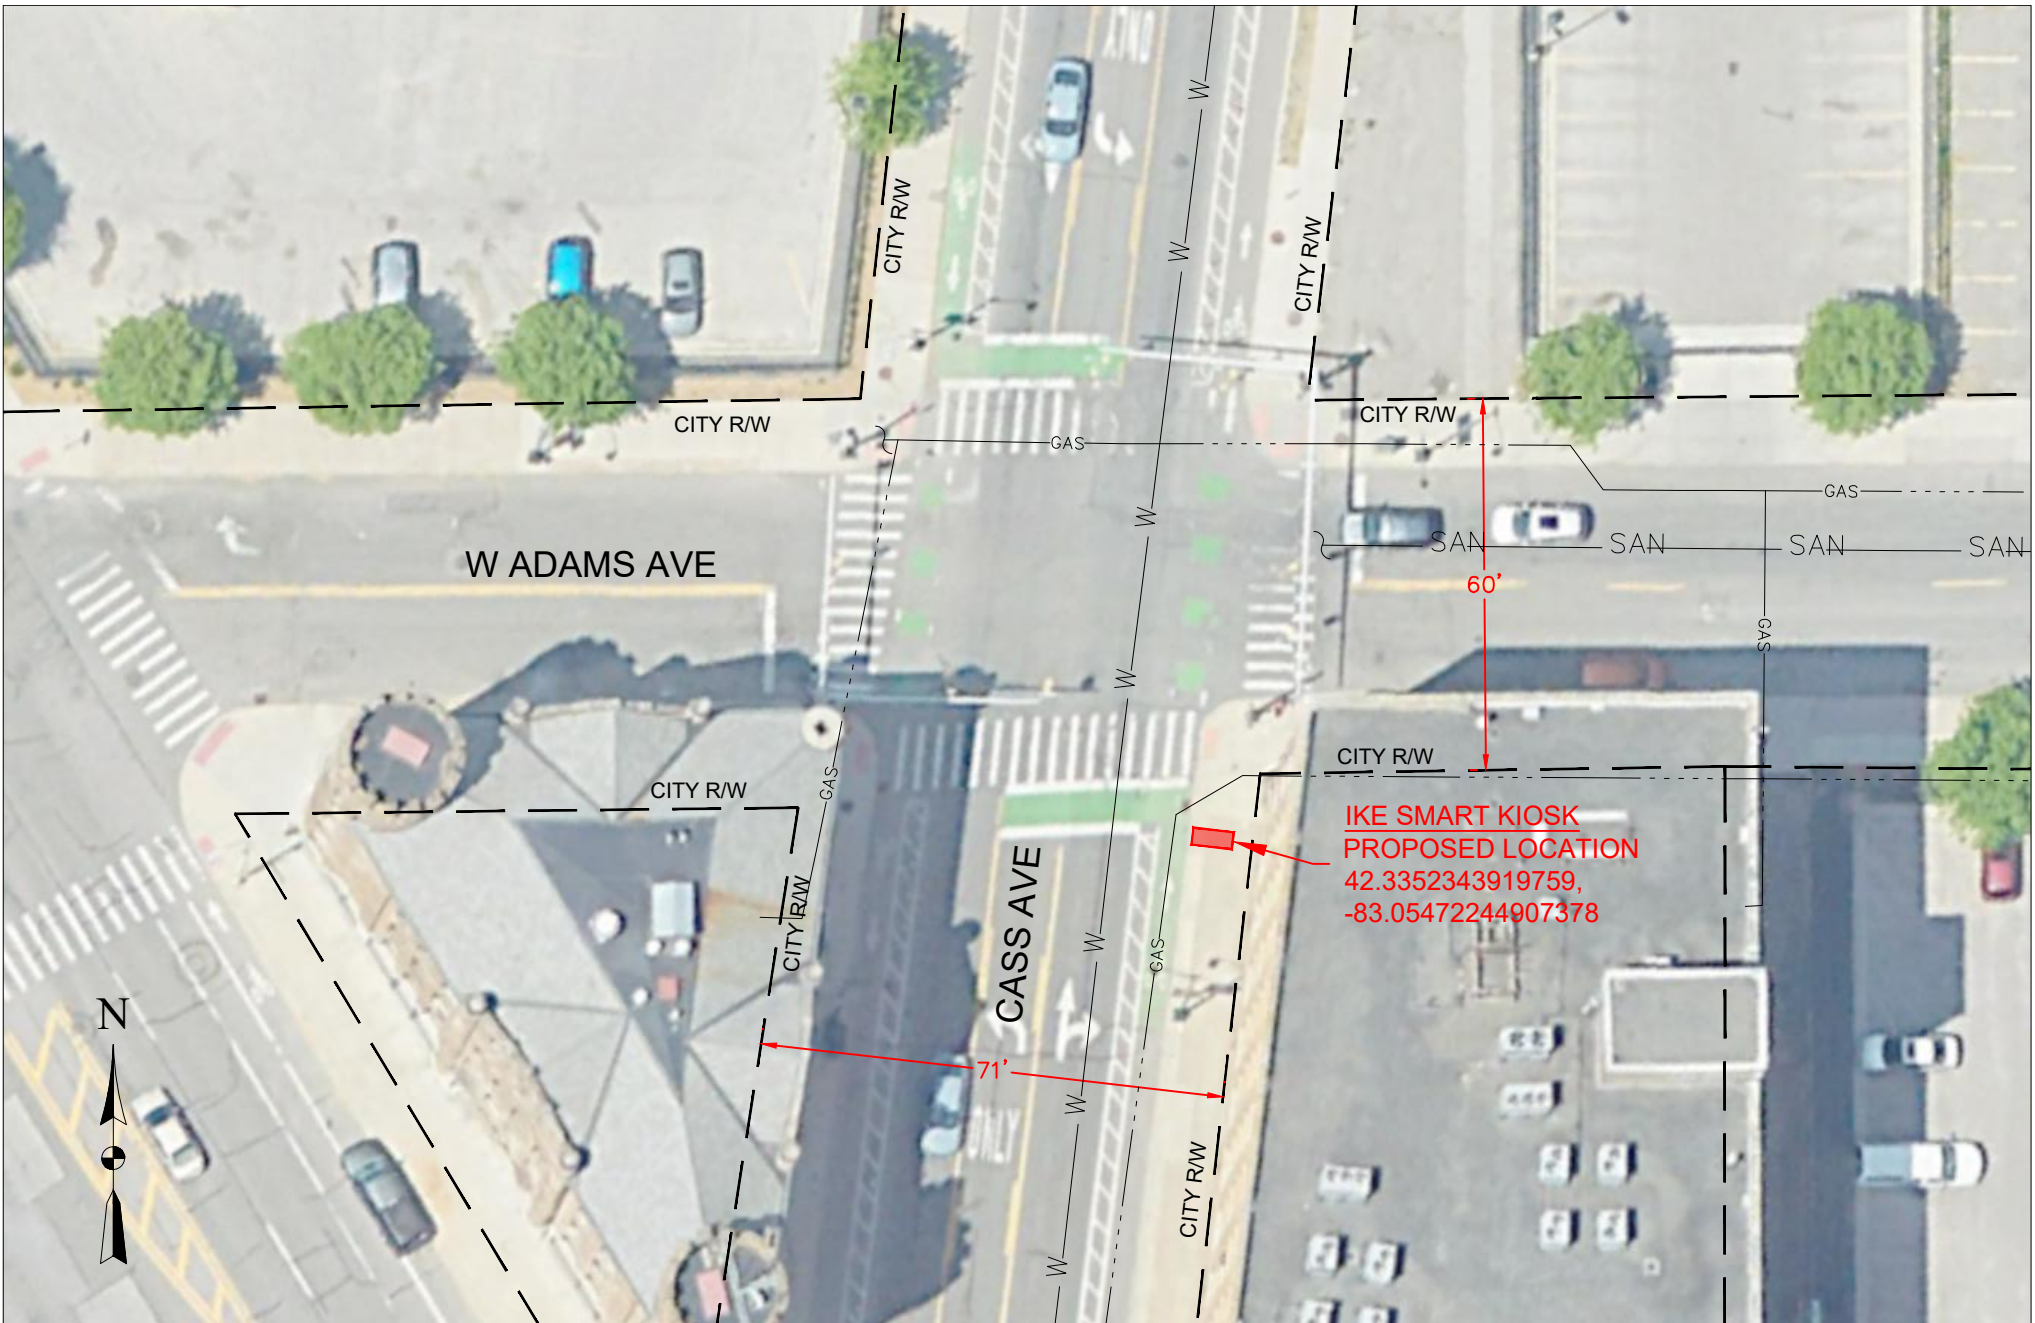

**IKE SMART KIOSK
PROPOSED LOCATION**
42.3352343919759,
-83.05472244907378

ike SMART CITY
250 N HARTFORD AVE
COLUMBUS, OHIO 43222
PHONE: 614.589.0087

PROJECT: CASS AVE & W ADAMS AVE