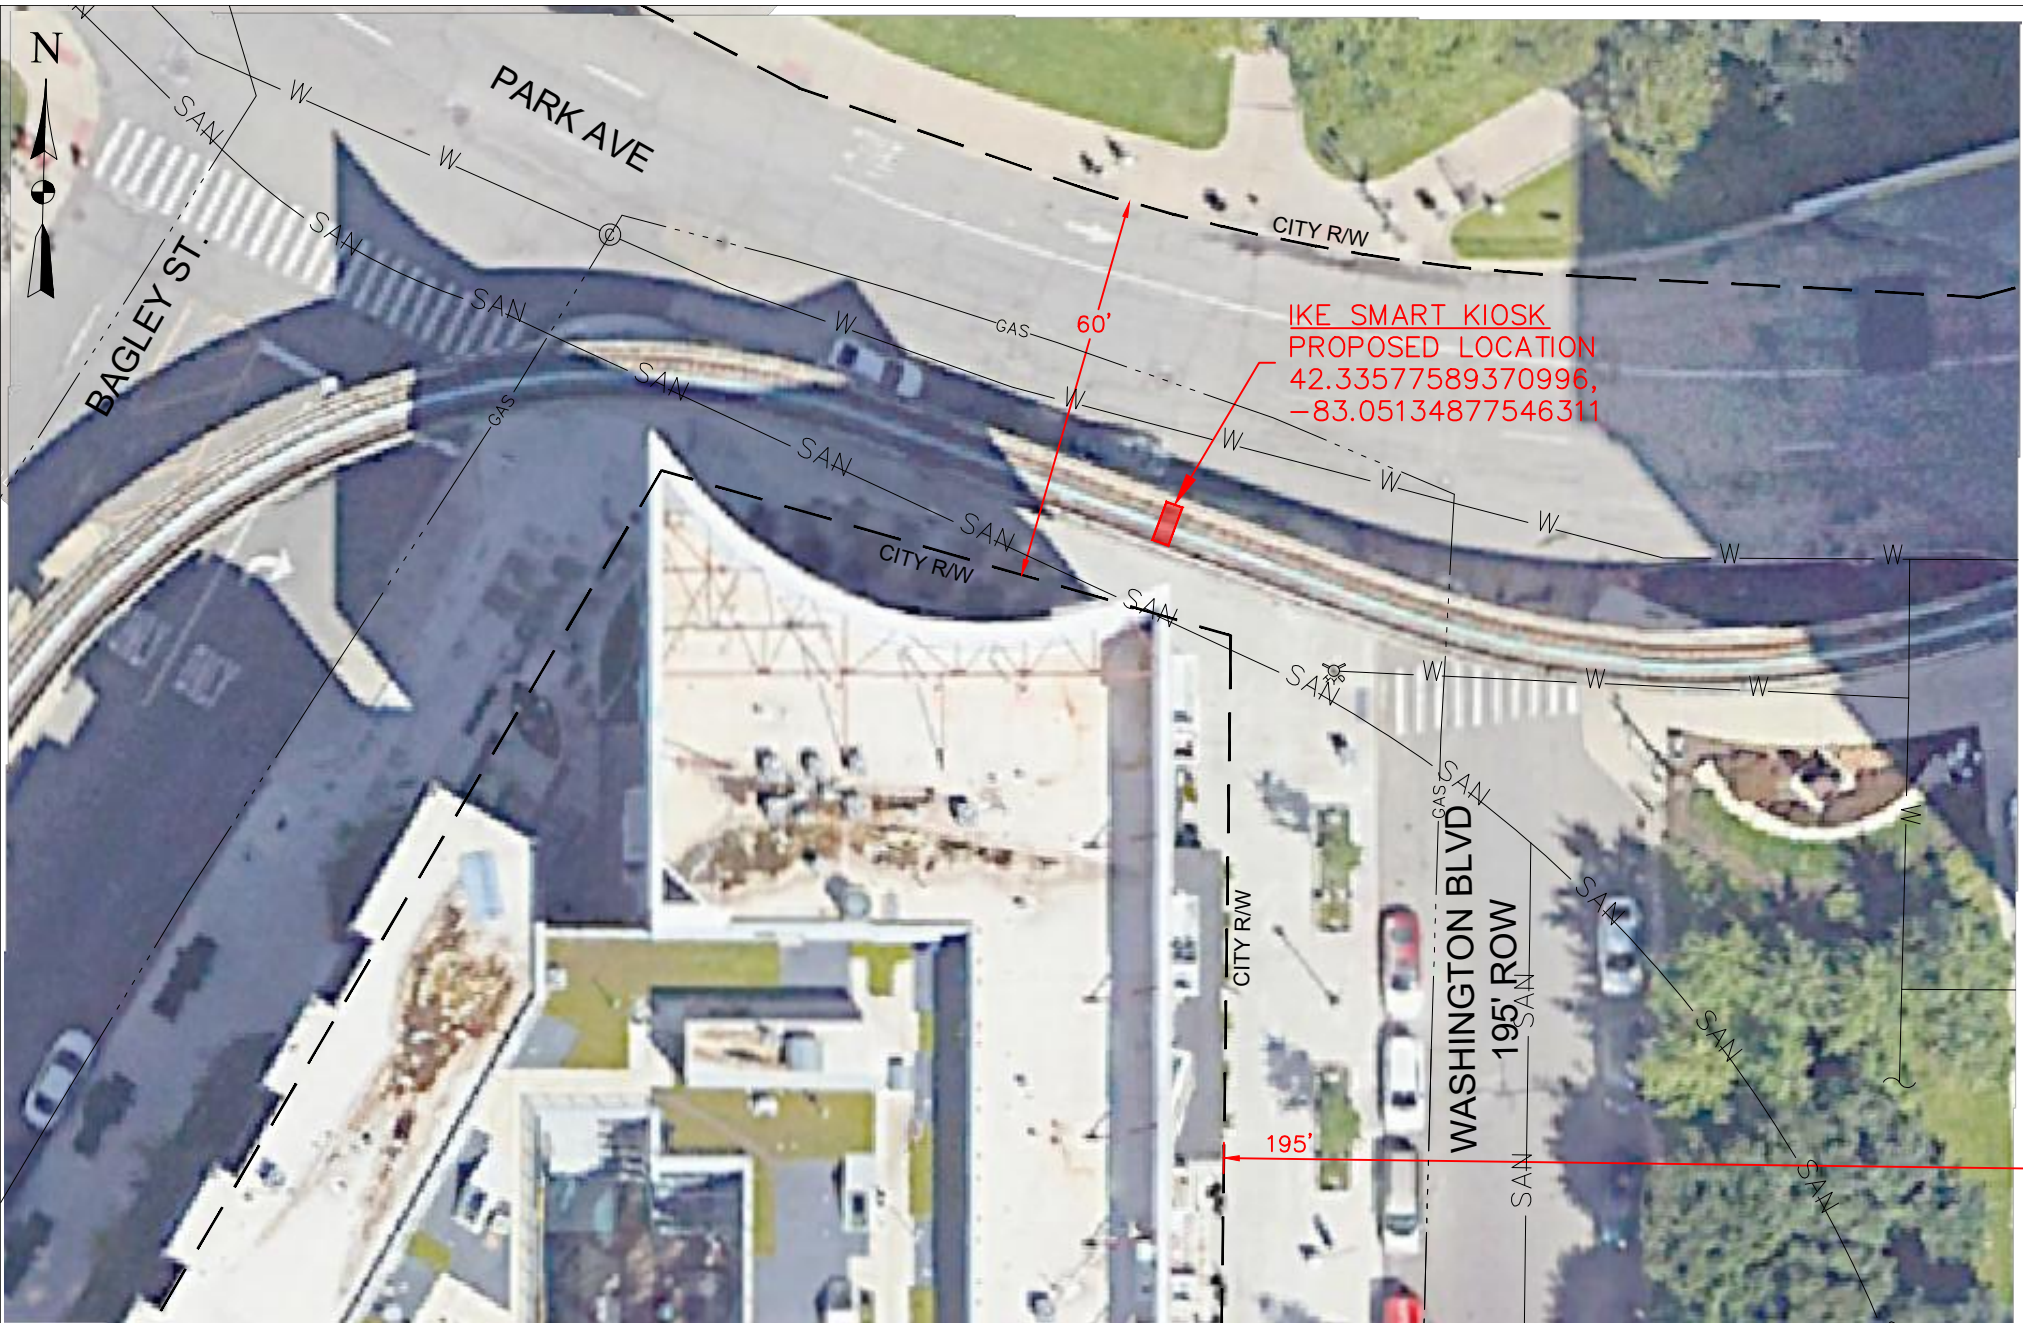

ike SMART CITY
250 N HARTFORD AVE
COLUMBUS, OHIO 43222
PHONE: 614.589.0087

PROJECT: PARK AVE & WASHINGTON BLVD