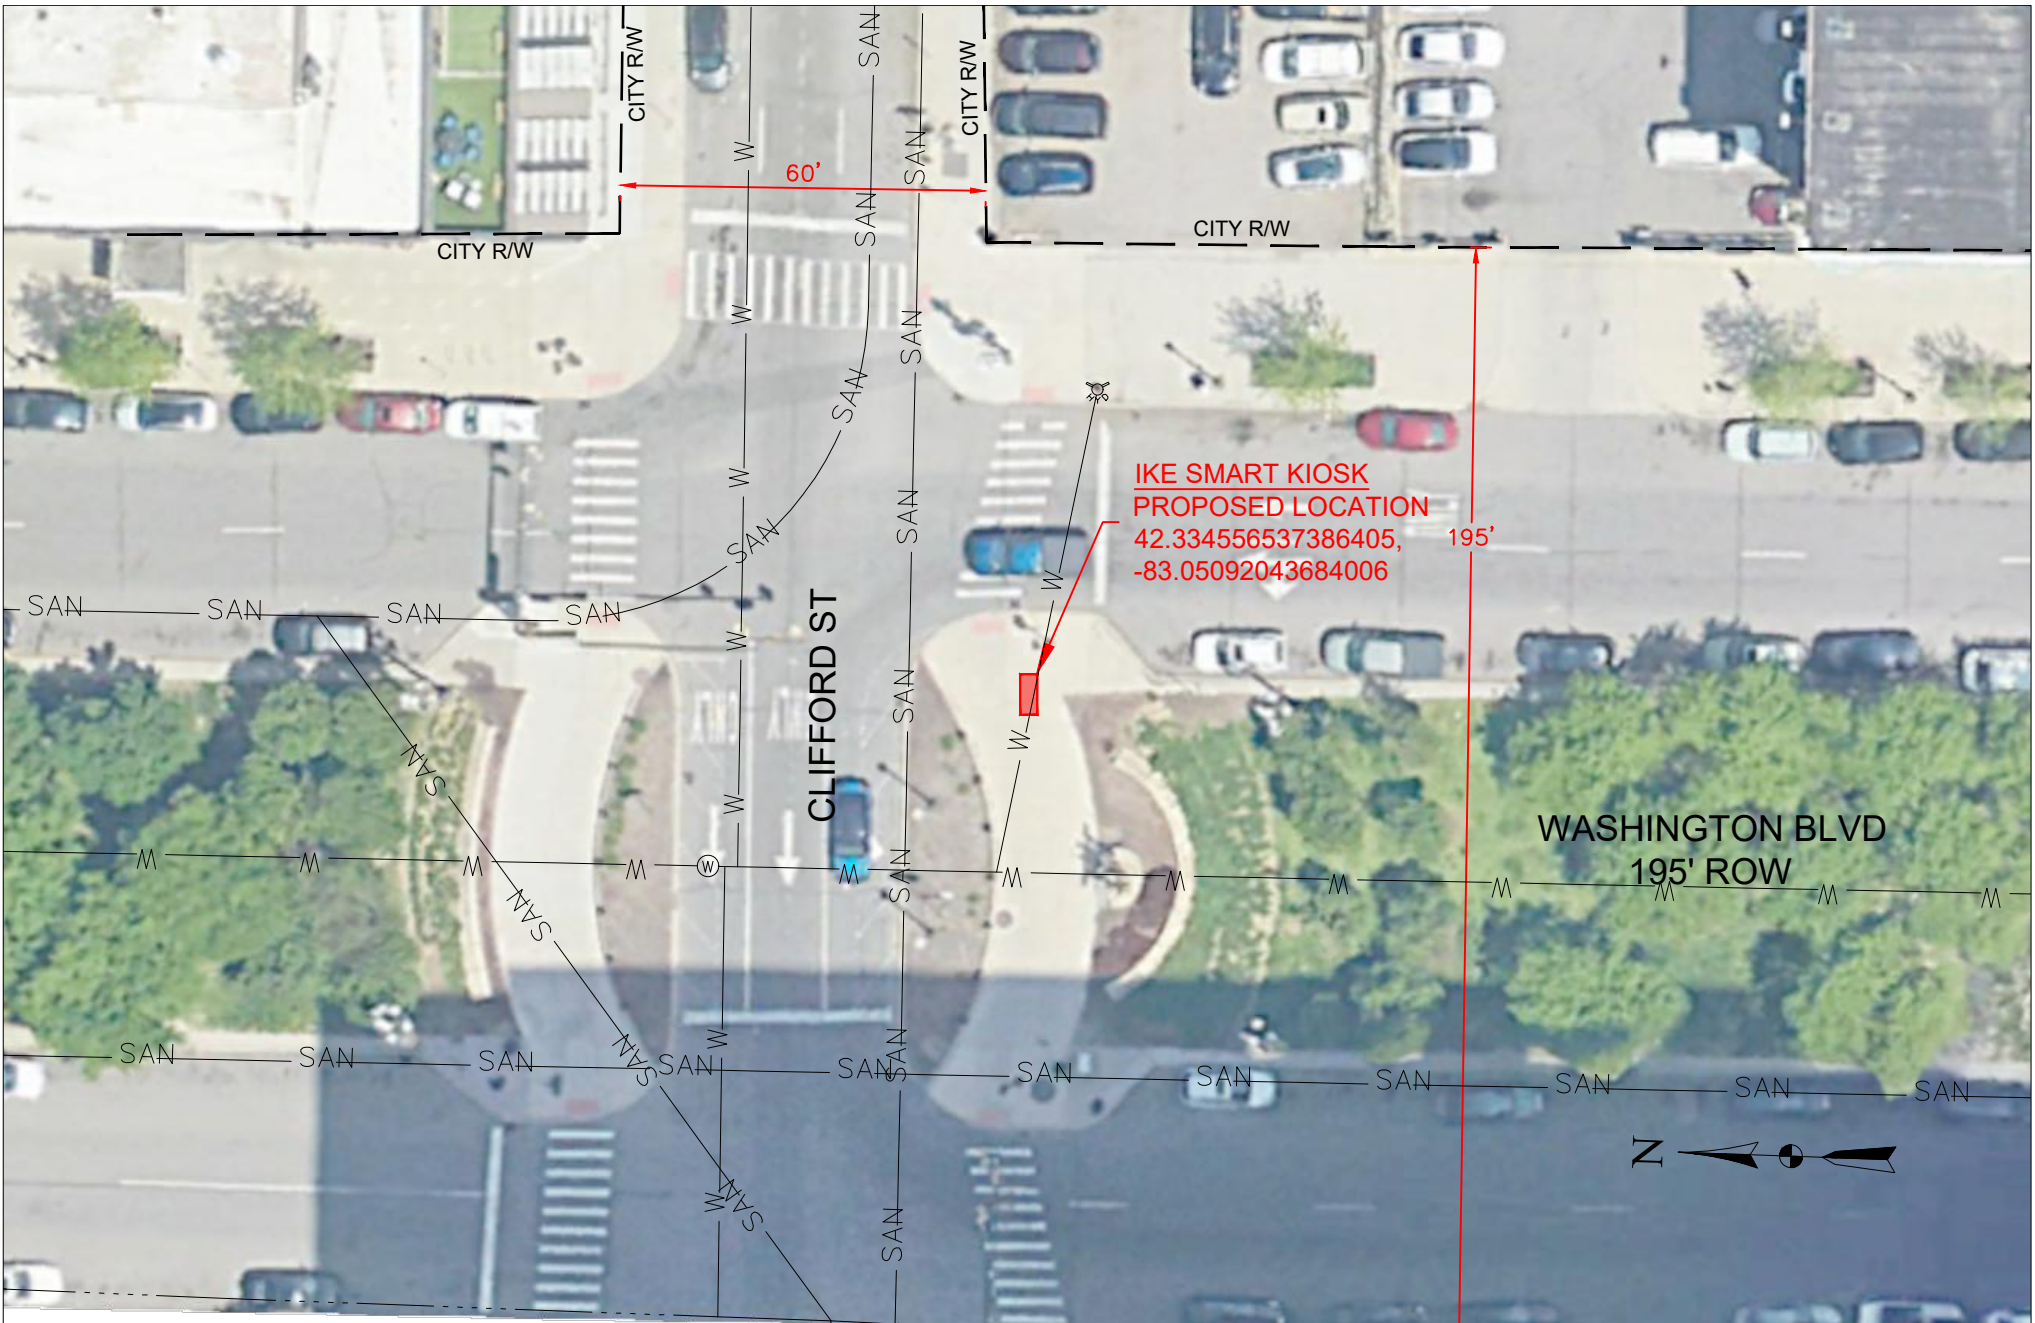

**IKE SMART KIOSK
PROPOSED LOCATION**
42.334556537386405,
-83.05092043684006

ike SMART CITY
250 N HARTFORD AVE
COLUMBUS, OHIO 43222
PHONE: 614.589.0087

PROJECT: WASHINGTON BLVD & CLIFFORD ST