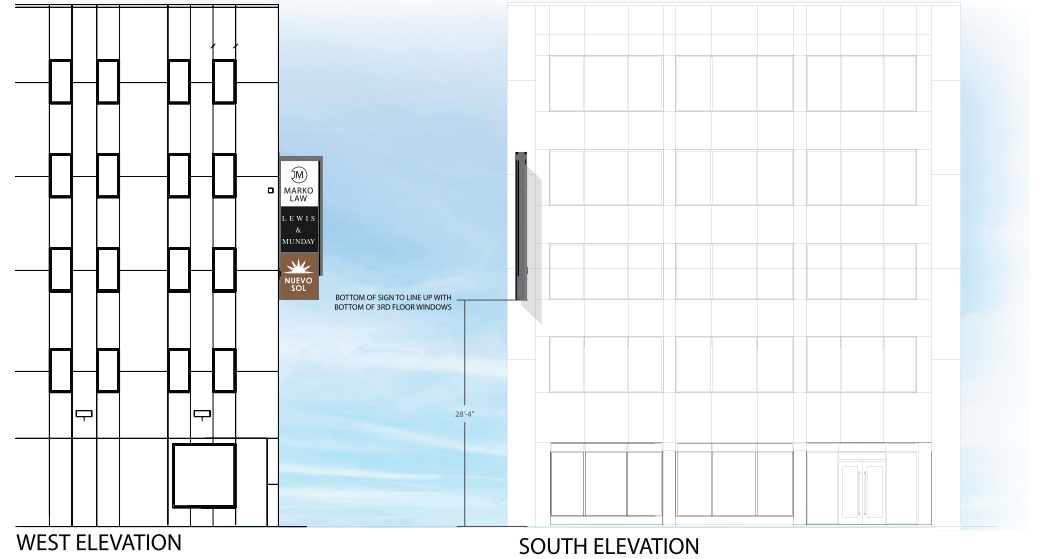

SITE PLAN

WEST ELEVATION

SOUTH ELEVATION

File Name:	9774_1C R.1
Customer:	220 W. CONGRESS
Location:	DETROIT

Date:	9.20.23
Drawn by:	BSS
Checked by:	

This drawing is the property of SPECTRUM NEON CO. Detroit, MI and is submitted in connection with the transaction to which it pertains and is not to be traced or copied. It must not be used in any manner detrimental to our interests and must be returned upon request.