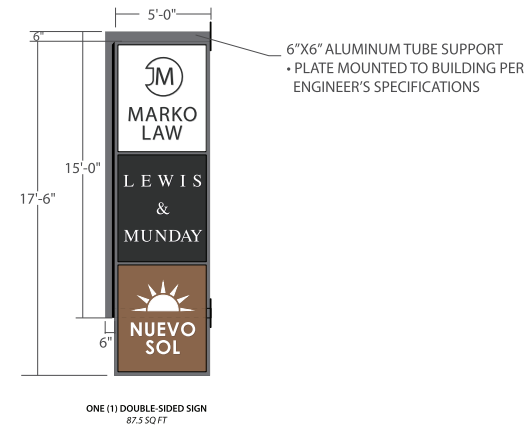

SITE PLAN

WEST ELEVATION

SOUTH ELEVATION

File Name:	9774_1C R.1
Customer:	220 W. CONGRESS
Location:	DETROIT

Date:	9.20.23
Drawn by:	BSS
Checked by:	

This drawing is the property of SPECTRUM NEON CO. Detroit, MI and is submitted in connection with the transaction to which it pertains and is not to be traced or copied. It must not be used in any manner detrimental to our interests and must be returned upon request.