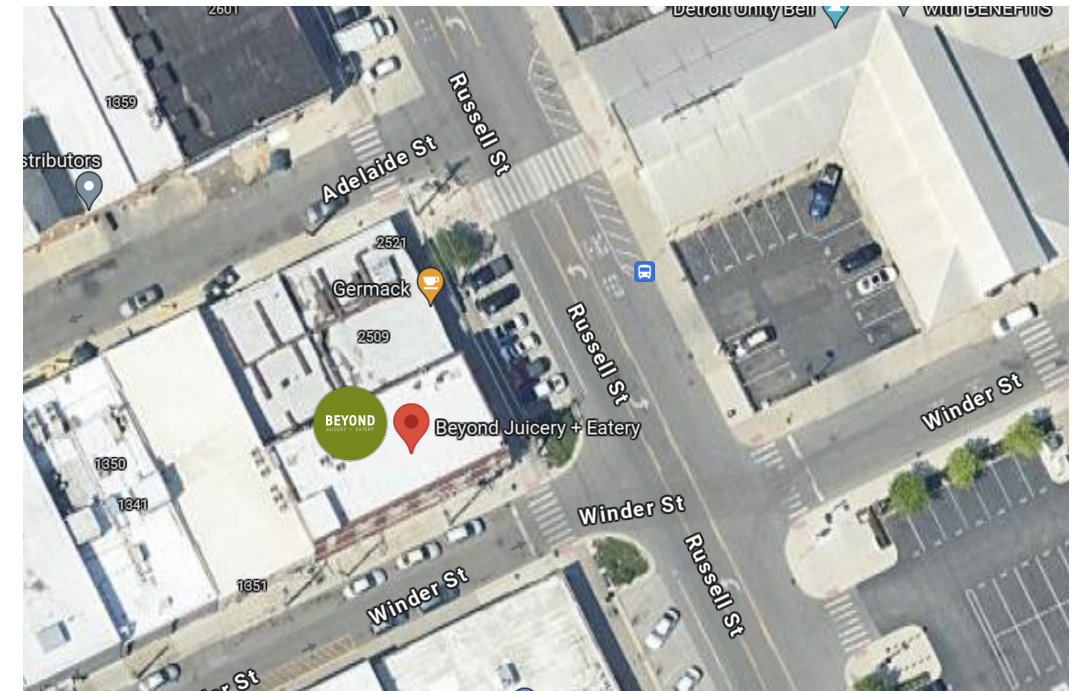

Beyond Juice Eastern Market

2501 Russell St, Eastern Market, Detroit

Awning Drawing

*note that these measurements were provided by google

Location Map

Design