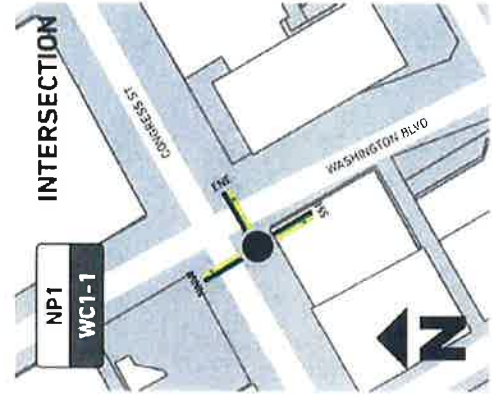

WC 1-1

NORTH NW (A)

- WASHINGTON BLVD
- ← Michigan Ave 5 min
- ← Rosa Parks Transit Ctr 7 min
- ← Grand Circus Park 10 min
- ← Entertainment District 15 min

NORTH NW (B)

- WASHINGTON BLVD
- → Michigan Ave 5 min
- → Rosa Parks Transit Ctr 7 min
- → Grand Circus Park 10 min
- → Entertainment District 15 min

SOUTH SE (A)

- WASHINGTON BLVD
- ← Huntington Place 5 min
- ← Riverwalk 5 min

SOUTH SE (B)

- WASHINGTON BLVD
- → Huntington Place 5 min
- → Riverwalk 5 min

EAST NE (A)

- CONGRESS ST
- ← Woodward Ave 4 min
- ← Campus Martius Park 5 min
- ← Cadillac Square 8 min
- ← Greektown 12 min

EAST NE (B)

- CONGRESS ST
- → Woodward Ave 4 min
- → Campus Martius Park 5 min
- → Cadillac Square 8 min
- → Greektown 12 min