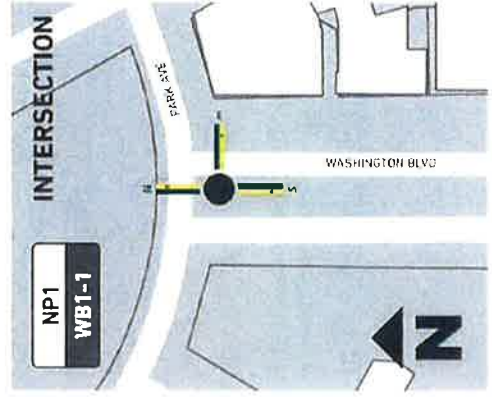

WB 1-1

NORTH (A)

- WASHINGTON BLVD
- ← Grand Circus Park 10 min
- ← Entertainment District 7 min
- ← Fox Theater 6 min

NORTH (B)

- WASHINGTON BLVD
- → Grand Circus Park 10 min
- → Entertainment District 7 min
- → Fox Theater 6 min

SOUTH A)

- WASHINGTON BLVD
- ← Rosa Parks Transit Ctr 4 min
- ← Capitol Park 4 min
- ← Michigan Ave 6 min
- ← Huntington Place 13 min

SOUTH (B)

- WASHINGTON BLVD
- → Rosa Parks Transit Ctr 4 min
- → Capitol Park 4 min
- → Michigan Ave 6 min
- → Huntington Place 13 min

EAST (A)

- PARK AVE
- ← Woodward Ave 4 min
- ← Detroit Opera House 3 min
- ← Comerica Park 4 min
- ← Music Hall 7 min
- ← Ford Field 8 min

EAST (B)

- PARK AVE
- → Woodward Ave 4 min
- → Detroit Opera House 3 min
- → Comerica Park 4 min
- → Music Hall 7 min
- → Ford Field 8 min