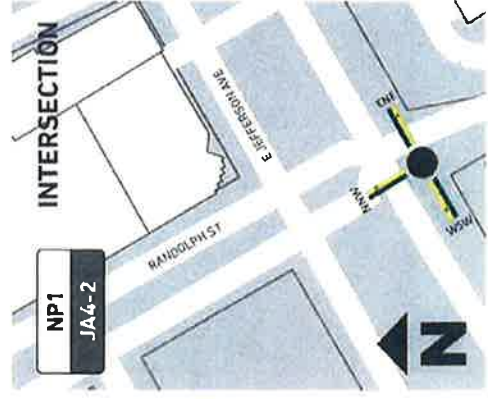

EAST NE (B)

- ◆ JEFFERSON AVE
- Renaissance Center 2 min ↘
- East Riverfront 10 min ↘
- Cullen Plaza 10 min ↘

WEST SW (A)

- ◆ JEFFERSON AVE
- ← Hart Plaza Park 3 min ↗
- ← Woodward Ave 4 min ↗
- ← Riverwalk 4 min ↗
- ← Huntington Place 7 min ↗

WEST SW (B)

- ◆ JEFFERSON AVE
- Hart Plaza Park 3 min ↘
- Woodward Ave 4 min ↘
- Riverwalk 4 min ↘
- Huntington Place 7 min ↘

FS 1-1

NORTH NW (A)

- WOODWARD AVE
- Rosa Parks Transit Ctr 8 min ↖
- Grand Circus Park 9 min ↖
- Entertainment District 12 min ↖
- Midtown 10 min ↖