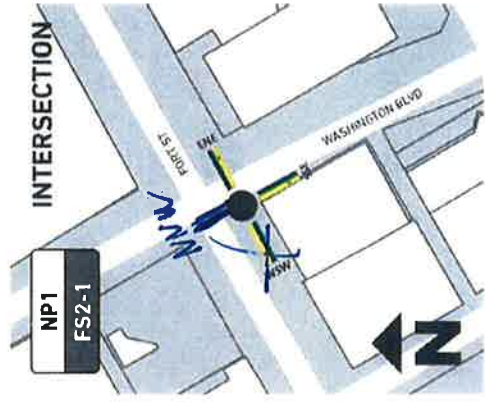

FS 2-1

EAST NE (A)

- FORT ST
- Woodward Ave → 5 min
- Campus Martius Park → 6 min
- Cadillac Square → 7 min
- Greektown → 15 min

EAST NE (B)

- FORT ST
- Woodward Ave → 5 min
- Campus Martius Park → 6 min
- Cadillac Square → 7 min
- Greektown → 15 min

SOUTH SE (A)

- Huntington Place → 2 min
- Riverwalk → 9 min

SOUTH SE (B)

- Huntington Place → 2 min
- Riverwalk → 9 min

North NW

WEST SW (A)

- Michigan Ave ← 5 min
- Rosa Parks Transit Ctr ← 6 min
- Beacon Park ← 9 min

15

North NW

WEST SW (B)

- Michigan Ave → 5 min
- Rosa Parks Transit Ctr → 6 min
- Beacon Park → 9 min

15