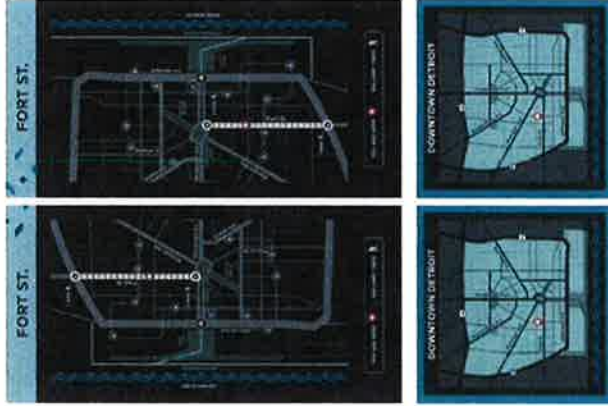

FS 2-1

EAST NE (A)

- FORT ST
- Woodward Ave → 5 min
- Campus Martius Park → 6 min
- Cadillac Square → 7 min
- Greektown → 15 min

EAST NE (B)

- FORT ST
- Woodward Ave → 5 min
- Campus Martius Park → 6 min
- Cadillac Square → 7 min
- Greektown → 15 min

SOUTH SE (A)

- Huntington Place → 2 min
- Riverwalk → 9 min

SOUTH SE (B)

- Huntington Place → 2 min
- Riverwalk → 9 min

North NW

WEST SW (A)

- Michigan Ave ← 5 min
- Rosa Parks Transit Ctr ← 6 min
- Beacon Park ← 9 min

15

North NW

WEST SW (B)

- Michigan Ave → 5 min
- Rosa Parks Transit Ctr → 6 min
- Beacon Park → 9 min

15