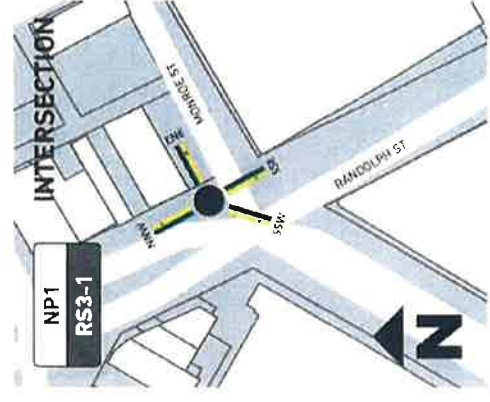

RS 3-1

NORTH NW (A)

- **RANDOLPH ST**
- ← **The Belt** 2 min ⚡
- ← **Detroit Opera House** 6 min ⚡
- ← **Music Hall** 6 min ⚡
- ← **Ford Field** 7 min ⚡
- ← **Entertainment District** 10 min ⚡

NORTH NW (B)

- **RANDOLPH ST**
- → **The Belt** 2 min ⚡
- → **Detroit Opera House** 6 min ⚡
- → **Music Hall** 6 min ⚡
- → **Ford Field** 7 min ⚡
- → **Entertainment District** 10 min ⚡

SOUTH SE (A)

- **RANDOLPH ST**
- ← **Municipal Center** 7 min ⚡
- ← **Renaissance Center** 10 min ⚡
- ← **Hart Plaza** 12 min ⚡
- ← **Riverwalk** 13 min ⚡

SOUTH SE (B)

- **RANDOLPH ST**
- → **Municipal Center** 7 min ⚡
- → **Renaissance Center** 10 min ⚡
- → **Hart Plaza** 12 min ⚡
- → **Riverwalk** 13 min ⚡

SOUTH SW (A)

- **MONROE ST**
- ← **Woodward Ave** 3 min ⚡
- ← **Cadillac Square** 6 min ⚡
- ← **Campus Martius Park** 7 min ⚡

SOUTH SW (B)

- **MONROE ST**
- → **Woodward Ave** 3 min ⚡
- → **Cadillac Square** 6 min ⚡
- → **Campus Martius Park** 7 min ⚡

EAST NE (A)

- **MONROE ST**
- ← **Greektown** 5 min ⚡

EAST NE (B)

- **MONROE ST**
- → **Greektown** 5 min ⚡