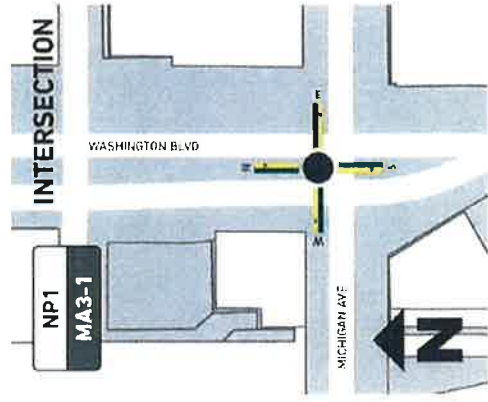

MA 3-1

NORTH (A)

- ← Grand Circus Park 8 min ↗
- ← Entertainment District 10 min ↗

NORTH (B)

- → Grand Circus Park 6 min ↘
- → Entertainment District 10 min ↘

SOUTH (A)

- ← Huntington Place 7 min ↗
- ← Riverwalk 13 min ↗

SOUTH (B)

- → Huntington Place 7 min ↘
- → Riverwalk 13 min ↘

WEST (A)

- ← MICHIGAN AVE
- ← Rosa Parks Transit Ctr 2 min ↗
- ← Corktown 13 min ↗
- ← Michigan Cntrl Station 30 min ↗
- ← Mexicantown 40 min ↗

WEST (B)

- → MICHIGAN AVE
- → Rosa Parks Transit Ctr 2 min ↘
- → Corktown 13 min ↘
- → Michigan Cntrl Station 30 min ↘
- → Mexicantown 40 min ↘

EAST (A)

- ← MICHIGAN AVE
- ← Woodward Ave 4 min ↘
- ← Campus Martius Park 4 min ↘
- ← Cadillac Square 7 min ↘
- ← Greektown 12 min ↘

EAST (B)

- → MICHIGAN AVE
- → Woodward Ave 4 min ↗
- → Campus Martius Park 4 min ↗
- → Cadillac Square 7 min ↗
- → Greektown 12 min ↗