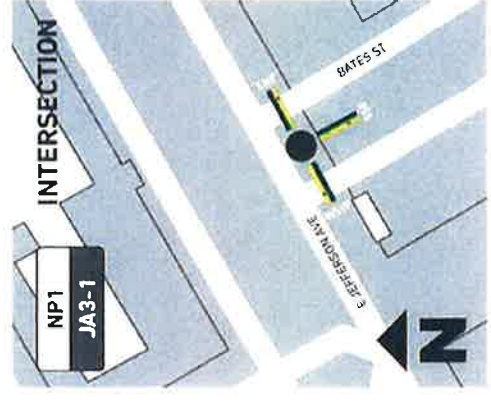

JA 3-1

EAST NE (A)

- JEFFERSON AVE
- ← Renaissance Center 4 min ↗
- ← Bricktown 8 min ↗

EAST NE (B)

- JEFFERSON AVE
- → Renaissance Center 4 min ↘
- → Bricktown 8 min ↘

SOUTH SE (A)

- Riverwalk 10 min ↗
- ← East Riverfront 10 min ↗
- ← Cullen Plaza 15 min ↗

SOUTH SE (B)

- Riverwalk 10 min ↘
- → East Riverfront 10 min ↘
- → Cullen Plaza 15 min ↘

WEST SW (A)

- JEFFERSON AVE
- ← Hart Plaza Park 7 min ↖
- ← Woodward Ave 2 min ↖
- ← Greektown 18 min ↖
- ← Huntington Place 5 min ↖

WEST SW (B)

- JEFFERSON AVE
- → Hart Plaza Park 7 min ↗
- → Woodward Ave 2 min ↗
- → Greektown 18 min ↗
- → Huntington Place 5 min ↗