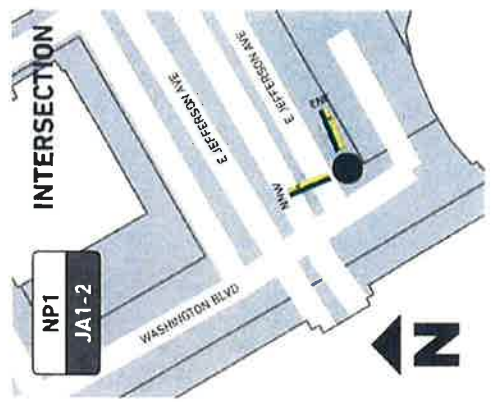

JA 1-2

NORTH NW (A)

- ← Michigan Ave 9 min ⌘
- ← Rosa Parks Transit Ctr 10 min ⌘
- ← Beacon Park 14 min ⌘
- ← Grand Circus Park 14 min ⌘
- ← Corktown 17 min ⌘
- ← Mexicantown 25 min ⌘

14
15
20

NORTH NW (B)

- → Michigan Ave 9 min ⌘
- → Rosa Parks Transit Ctr 10 min ⌘
- → Beacon Park 14 min ⌘
- → Grand Circus Park 14 min ⌘
- → Corktown 17 min ⌘
- → Mexicantown 25 min ⌘

14
15
20

EAST NE (A)

- ← JEFFERSON AVE
- ← Woodward Ave 5 min ⌘
- ← Hart Plaza Park 5 min ⌘
- ← Riverwalk 6 min ⌘
- ← Renaissance Center 9 min ⌘
- ← Greektown 15 min ⌘

EAST NE (B)

- → JEFFERSON AVE
- → Woodward Ave 5 min ⌘
- → Hart Plaza Park 5 min ⌘
- → Riverwalk 6 min ⌘
- → Renaissance Center 9 min ⌘
- → Greektown 15 min ⌘

50

50