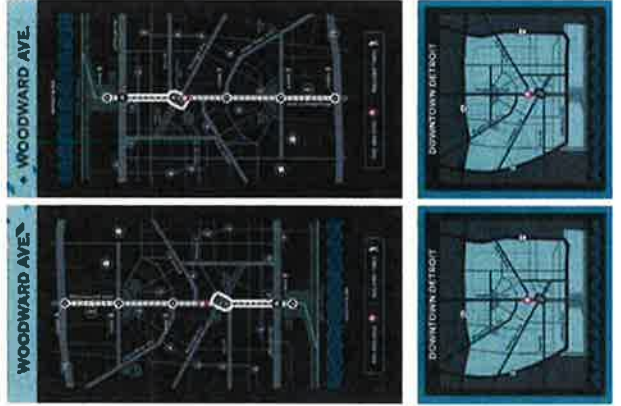

EAST NE (B)

- WOODWARD AVE
- Comerica Park 2 min
- Detroit Opera House 3 min
- Ford Field 5 min

WEST SW (A)

- WOODWARD AVE
- ← Beacon Park 6 min

WEST SW (B)

- WOODWARD AVE
- Beacon Park 6 min

MA 1-1

NORTH (A)

25

SOUTH (A)

- WOODWARD AVE
- ← Municipal Center 2 min
- ← Spirit of Detroit Plaza 2 min
- ← Hart Plaza Park 7 min
- ← Riverwalk 10 min

12

SOUTH (B)

- WOODWARD AVE
- Municipal Center 2 min
- Spirit of Detroit Plaza 2 min
- Hart Plaza Park 7 min
- Riverwalk 10 min