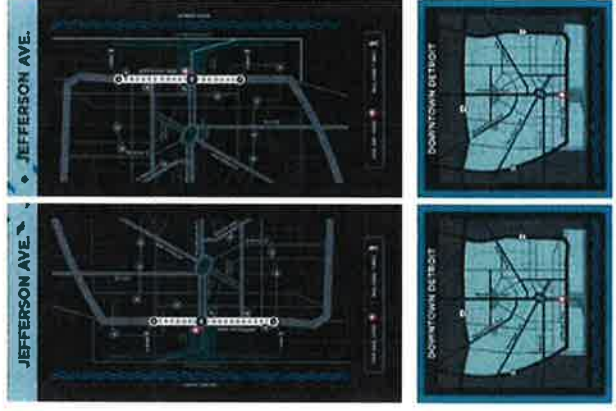

SOUTH SE (B)

- WOODWARD AVE
- Riverwalk 2 min

WEST SW (A)

- JEFFERSON AVE
- ← Huntington Place 4 min

WEST SW (B)

- JEFFERSON AVE
- Huntington Place 4 min

19

19