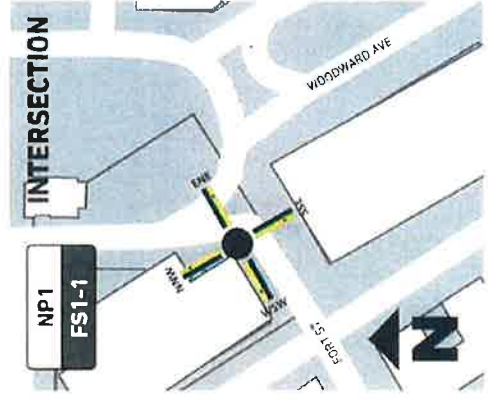

WEST SW (A)

- FORT ST
- Huntington Place 5 min ↖

SOUTH SE (B)

- WOODWARD AVE
- Municipal Center 3 min ↗
- Spirit of Detroit Plaza 3 min ↗
- Hart Plaza Park 5 min ↗
- Riverwalk 9 min ↗

WEST SW (B)

- FORT ST
- Huntington Place 5 min ↗