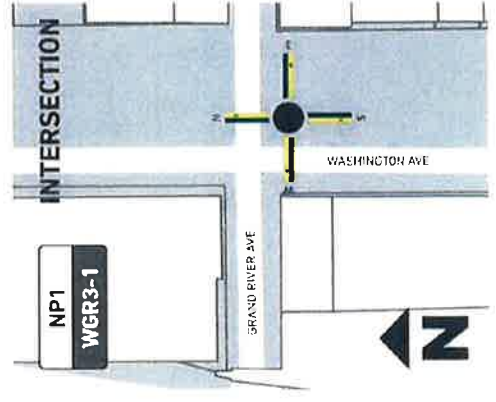

15

WEST (A)

- ← GRAND RIVER AVE
- ← Rosa Parks Transit Ctr 1 min ⌘
- ← Beacon Park 4 min ⌘

SOUTH (B)

- Michigan Ave 3 min ⌘
- Huntington Place 9 min ⌘
- Riverwalk 14 min ⌘

15

WEST (B)

- GRAND RIVER AVE
- Rosa Parks Transit Ctr 1 min ⌘
- Beacon Park 4 min ⌘