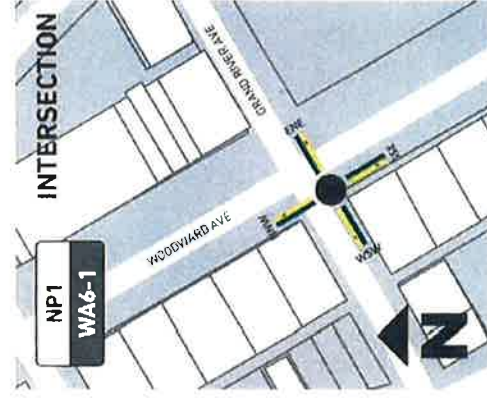

POSSIBLE ADDITIONAL SIGNAGE: WA 6-1

NORTH NW (A)

WOODWARD AVE

← Grand Circus Park 5 min

← Entertainment District 5 min

← Midtown 2 min

SOUTH SE (A)

WOODWARD AVE

← Campus Martius Park 4 min

← Cadillac Square 6 min

← Spirit of Detroit Plaza 9 min

← Hart Plaza 11 min

← Riverwalk 13 min

WEST SW (A)

GRAND RIVER AVE

← Capitol Park 1 min

← Rosa Parks Transit Ctr 5 min

← Beacon Park 8 min

NORTH NW (B)

WOODWARD AVE

→ Grand Circus Park 5 min

→ Entertainment District 5 min

→ Midtown 12 min

SOUTH SE (B)

WOODWARD AVE

→ Campus Martius Park 4 min

→ Cadillac Square 5 min

→ Spirit of Detroit Plaza 9 min

→ Hart Plaza 11 min

→ Riverwalk 13 min

WEST SW (B)

GRAND RIVER AVE

→ Capitol Park 1 min

→ Rosa Parks Transit Ctr 5 min

→ Beacon Park 8 min

EAST NE (A)

GRAND RIVER AVE

← Parker's Alley 1 min

← The Belt 2 min

← Paradise Valley 4 min

← Music Hall 6 min

EAST NE (B)

GRAND RIVER AVE

→ Parker's Alley 1 min

→ The Belt 2 min

→ Paradise Valley 4 min

→ Music Hall 6 min