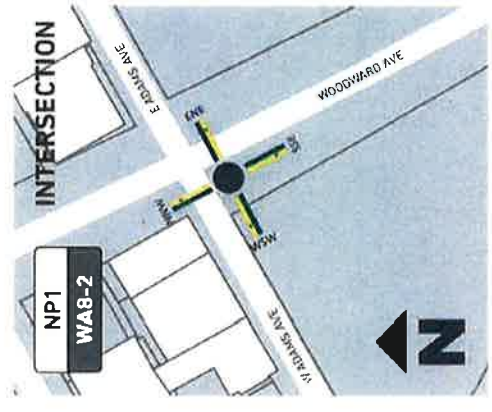

EAST NE (B)

- WOODWARD AVE
- Comerica Park 2 min
- Detroit Opera House 3 min
- Ford Field 5 min

WEST SW (A)

- WOODWARD AVE
- ← Beacon Park 6 min

WEST SW (B)

- WOODWARD AVE
- Beacon Park 6 min

MA 1-1

NORTH (A)

25

SOUTH (A)

- WOODWARD AVE
- ← Municipal Center 2 min
- ← Spirit of Detroit Plaza 2 min
- ← Hart Plaza Park 7 min
- ← Riverwalk 10 min

12

SOUTH (B)

- WOODWARD AVE
- Municipal Center 2 min
- Spirit of Detroit Plaza 2 min
- Hart Plaza Park 7 min
- Riverwalk 10 min