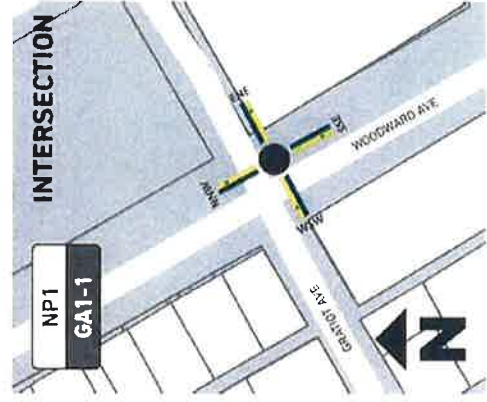

GA 1-1

NORTH NW (A)

- WOODWARD AVE
- ← Parker's Alley 2 min
- ← Grand Circus Park 5 min
- ← Entertainment District 7 min
- ← Midtown 13 min

NORTH NW (B)

- WOODWARD AVE
- → Parker's Alley 2 min
- → Grand Circus Park 5 min
- → Entertainment District 7 min
- → Midtown 13 min

EAST NE (A)

- GRATIOT AVE
- ← The Belt 3 min
- ← Greektown 8 min
- ← Music Hall 8 min
- ← Ford Field 9 min
- ← Comerica Park 10 min

EAST NE (B)

- GRATIOT AVE
- → The Belt 3 min
- → Greektown 8 min
- → Music Hall 8 min
- → Ford Field 9 min
- → Comerica Park 10 min

SOUTH SE (A)

- WOODWARD AVE
- ← Campus Martius Park 2 min
- ← Spirit of Detroit Plaza 7 min
- ← Hart Plaza 9 min
- ← Riverwalk 11 min

SOUTH SE (B)

- WOODWARD AVE
- → Campus Martius Park 2 min
- → Spirit of Detroit Plaza 7 min
- → Hart Plaza 9 min
- → Riverwalk 11 min

WEST SW (A)

- Capitol Park 2 min

WEST SW (B)

- Capitol Park 2 min