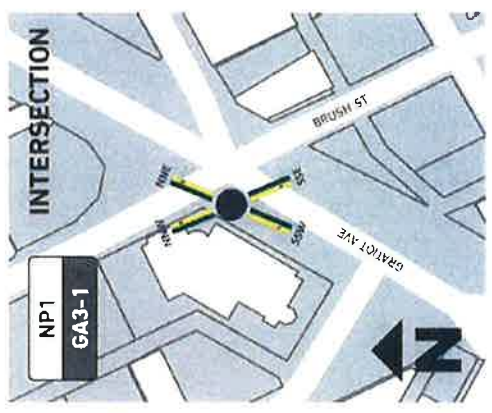

POSSIBLE ADDITIONAL SIGNAGE: GA 3-1

NORTH NE (A) GRATIOT AVE ← Eastern Market 15 min ⌘	NORTH NE (B) GRATIOT AVE → Eastern Market 15 min ⌘
SOUTH SE (A) BRUSH ST ← Greektown 3 min ⌘ ← Bricktown 5 min ⌘ ← Renaissance Center 14 min ⌘	SOUTH SE (B) BRUSH ST → Greektown 3 min ⌘ → Bricktown 5 min ⌘ → Renaissance Center 14 min ⌘

NORTH NW (A) BRUSH ST ← Music Hall 3 min ⌘ ← Ford Field 4 min ⌘ ← Comerica Park 5 min ⌘	NORTH NW (B) BRUSH ST → Music Hall 3 min ⌘ → Ford Field 4 min ⌘ → Comerica Park 5 min ⌘

SOUTH SW (A) GRATIOT AVE ← The Belt 3 min ⌘ ← Woodward Ave 6 min ⌘	SOUTH SW (B) GRATIOT AVE → The Belt 3 min ⌘ → Woodward Ave 6 min ⌘