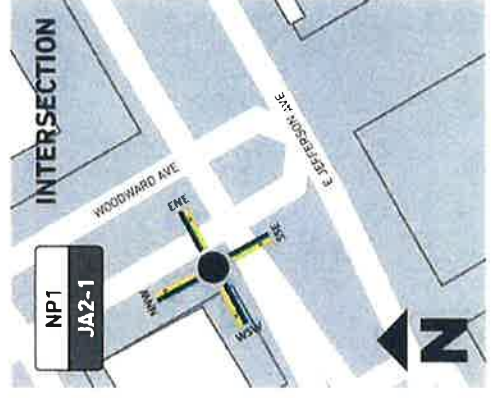

JA 2-1

NORTH NW (A)

- WOODWARD AVE
- ← Campus Martius Park 5 min
- ← Cadillac Square 5 min
- ← Grand Circus Park 13 min
- ← Entertainment District 15 min
- ← Greektown 15 min

NORTH NW (B)

- WOODWARD AVE
- → Campus Martius Park 5 min
- → Cadillac Square 5 min
- → Grand Circus Park 13 min
- → Entertainment District 15 min
- → Greektown 15 min

EAST NE (A)

- JEFFERSON AVE
- ← Renaissance Center 6 min
- ← East Riverfront 15 min

EAST NE (B)

- JEFFERSON AVE
- → Renaissance Center 6 min
- → East Riverfront 15 min

SOUTH SE (A)

- WOODWARD AVE
- ← Hart Plaza Park 1 min
- ← Riverwalk 4 min

SOUTH SE (B)

- WOODWARD AVE
- → Hart Plaza Park 1 min
- → Riverwalk 4 min

WEST SW (A)

- JEFFERSON AVE
- ← Huntington Place 4 min

WEST SW (B)

- JEFFERSON AVE
- → Huntington Place 4 min

19

19