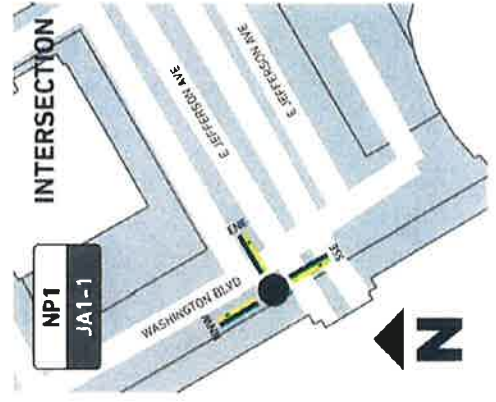

JA 1-1

NORTH NW (A)

- ← Michigan Ave 8 min
- ← Rosa Parks Transit Ctr 9 min
- ← Beacon Park 12 min
- ← Grand Circus Park 13 min
- ← Corktown 13 min
- ← Mexicantown 15 min

11 15 20

NORTH NW (B)

- → Michigan Ave 8 min
- → Rosa Parks Transit Ctr 9 min
- → Beacon Park 12 min
- → Grand Circus Park 12 min
- → Corktown 13 min
- → Mexicantown 15 min

14 15 20

SOUTH SE (A)

- ← Hart Plaza Park 5 min
- ← Riverwalk 6 min

50

SOUTH SE (B)

- → Hart Plaza Park 5 min
- → Riverwalk 5 min

50

EAST NE (A)

- ← Woodward Ave 5 min
- ← Spirit of Detroit Plaza 5 min
- ← Renaissance Center 9 min
- ← Greektown 15 min

EAST NE (B)

- → Woodward Ave 5 min
- → Spirit of Detroit Plaza 5 min
- → Renaissance Center 9 min
- → Greektown 15 min