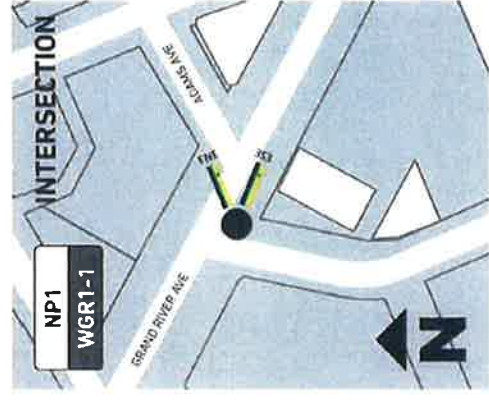

EAST NE (B)

- ADAMS AVE
- Grand Circus Park 4 min ↘
- Woodward Ave 6 min ↘
- Entertainment District 6 min ↘
- Comerica Park 10 min ↘
- Ford Field 12 min ↘

EAST SE (A)

- GRAND RIVER AVE
- ← Rosa Parks Transit Ctr 4 min ↗
- ← Capitol Park 7 min ↗
- ← Woodward Ave 8 min ↗
- ← Greektown 15 min ↗
- ← Huntington Place 15 min ↗
- ← Riverwalk 22 min ↗

EAST SE (B)

- GRAND RIVER AVE
- Rosa Parks Transit Ctr 4 min ↘
- Capitol Park 7 min ↘
- Woodward Ave 8 min ↘
- Greektown 15 min ↘
- Huntington Place 15 min ↘
- Riverwalk 22 min ↘

WGR 3-1

NORTH (A)

- ← Grand Circus Park 3 min ⌘
- ← Entertainment District 6 min ⌘
- ← Midtown 12 min ⌘