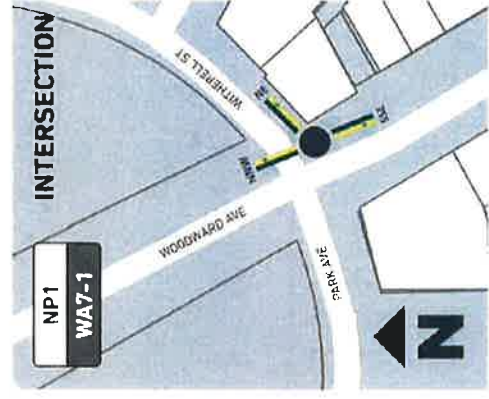

NORTH E (B)

- Detroit Opera House 3 min ⤵
- Comerica Park 3 min ⤵
- Music Hall 6 min ⤵
- Ford Field 7 min ⤵

SOUTH SE (A)

- WOODWARD AVE
- ← Parker's Alley 4 min ⤴
- ← Campus Martius Park 7 min ⤴
- ← Greektown 12 min ⤴
- ← Spirit of Detroit Plaza 12 min ⤴
- ← Hart Plaza 15 min ⤴

SOUTH SE (B)

- WOODWARD AVE
- Parker's Alley 4 min ⤵
- Campus Martius Park 7 min ⤵
- Greektown 12 min ⤵
- Spirit of Detroit Plaza 12 min ⤵
- Hart Plaza 15 min ⤵

WA 8-2

NORTH NW (A)

- WOODWARD AVE
- ← Fox Theater 3 min
- ← Midtown 7 min