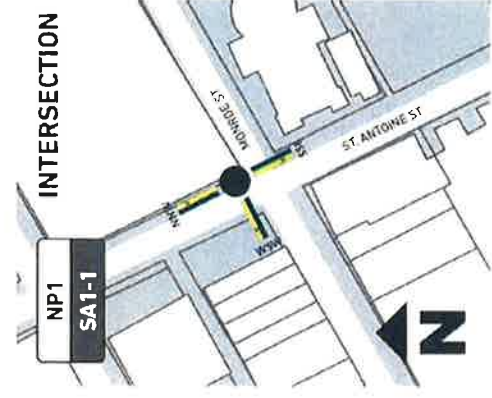

SA 1-1

NORTH NW (A)

- ST ANTOINE
- ← Music Hall 9 min ↗
- ← Ford Field 10 min ↗
- ← Comerica Park 11 min ↗
- ← Entertainment District 14 min ↗

NORTH NW (B)

- ST ANTOINE
- → Music Hall 9 min ↘
- → Ford Field 10 min ↘
- → Comerica Park 11 min ↘
- → Entertainment District 14 min ↘

SOUTH SE (A)

- ST ANTOINE
- ← Bricktown 5 min ↗
- ← Renaissance Center 12 min ↗
- ← Riverwalk 10 min ↗
- ← Hart Plaza Park 12 min ↗
- ← East Riverfront 15 min ↗

SOUTH SE (B)

- ST ANTOINE
- → Bricktown 5 min ↘
- → Renaissance Center 12 min ↘
- → Riverwalk 10 min ↘
- → Hart Plaza Park 12 min ↘
- → East Riverfront 15 min ↘

WEST SW (A)

- MONROE ST
- ← Greektown 7 min ↗
- ← Woodward Ave 8 min ↗
- ← Campus Martius Park 9 min ↗
- ← Cadillac Square 10 min ↗

WEST SW (B)

- MONROE ST
- → Greektown 7 min ↘
- → Woodward Ave 8 min ↘
- → Campus Martius Park 9 min ↘
- → Cadillac Square 10 min ↘