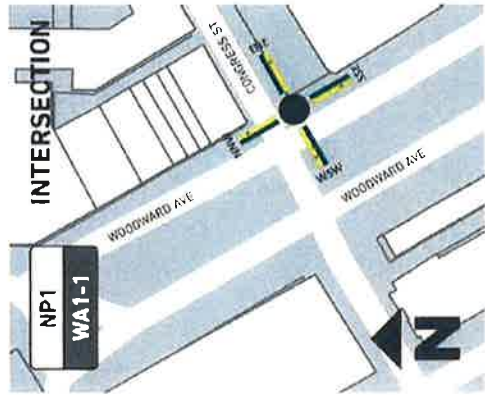

WA 1-1

NORTH NW (A)

- WOODWARD AVE
- ← Campus Martius Park 3 min
- ← Cadillac Square 3 min
- ← Grand Circus Park 11 min
- ← Entertainment District 14 min
- ← Greektown 10 min

8 min

NORTH NW (B)

- WOODWARD AVE
- → Campus Martius Park 3 min
- → Cadillac Square 3 min
- → Grand Circus Park 11 min
- → Entertainment District 14 min
- → Greektown 10 min

8 min

SOUTH SE (A)

- WOODWARD AVE
- ← Municipal Center 2 min
- ← Spirit of Detroit Plaza 2 min
- ← Hart Plaza Park 11 min
- ← Riverwalk 7 min

7 min
11 min

SOUTH SE (B)

- WOODWARD AVE
- → Municipal Center 2 min
- → Spirit of Detroit Plaza 2 min
- → Hart Plaza Park 11 min
- → Riverwalk 7 min

7
11

EAST NE (A)

- ← Bricktown 5 min

EAST NE (B)

- → Bricktown 5 min

WEST SW (A)

- ← Huntington Place 6 min

WEST SW (B)

- → Huntington Place 8 min