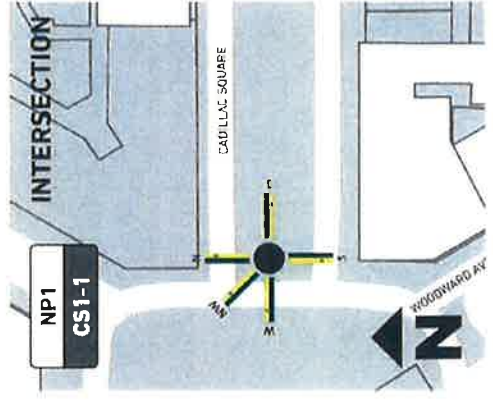

CS 1-1

NORTH (A)

← **Greektown**
6 min ↗

NORTH (B)

→ **Greektown**
6 min ↖

EAST (A)

← **Bricktown**
5 min ↗

EAST (B)

→ **Bricktown**
5 min ↖

SOUTH (A)

← **WOODWARD AVE**
4 min ↗

← **Municipal Center**
4 min ↗

← **Spirit of Detroit Plaza**
4 min ↗

← **Hart Plaza Park**
6 min ↗

← **Riverwalk**
9 min ↗

SOUTH (B)

→ **WOODWARD AVE**
4 min ↖

→ **Municipal Center**
4 min ↖

→ **Spirit of Detroit Plaza**
4 min ↖

→ **Hart Plaza Park**
6 min ↖

→ **Riverwalk**
9 min ↖

WEST (A)

← **Rosa Parks Transit Ctr**
9 min ↗

WEST (B)

→ **Rosa Parks Transit Ctr**
9 min ↖

NORTH W (A)

← **WOODWARD AVE**
10 min ↗

← **Grand Circus Park**
13 min ↗

← **Entertainment District**
17 min ↗

← **Midtown**
17 min ↗

NORTH W (B)

→ **WOODWARD AVE**
10 min ↖

→ **Grand Circus Park**
13 min ↖

→ **Entertainment District**
17 min ↖

→ **Midtown**
17 min ↖

30

30