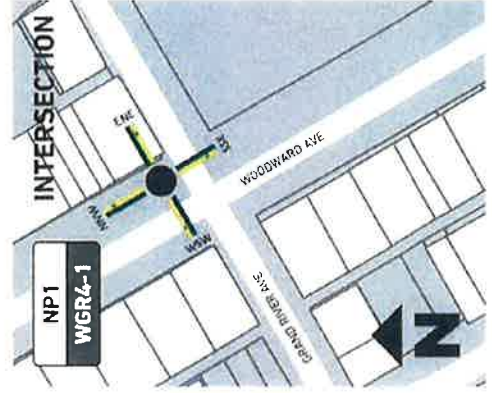

WGR 4-1

NORTH NW (A)

- WOODWARD AVE
- ← Grand Circus Park 5 min ↗
- ← Entertainment District 5 min ↗
- ← Ford Field 10 min ↗
- ← Comerica Park 12 min ↗
- ← Midtown 13 min ↗

15

NORTH NW (B)

- WOODWARD AVE
- → Grand Circus Park 5 min ↖
- → Entertainment District 5 min ↖
- → Ford Field 10 min ↖
- → Comerica Park 12 min ↖
- → Midtown 13 min ↖

15

SOUTH SE (A)

- WOODWARD AVE
- ← Campus Martius Park 4 min ↗
- ← Greektown 10 min ↗
- ← Spirit of Detroit Plaza 10 min ↗
- ← Hart Plaza 11 min ↗
- ← Riverwalk 13 min ↗

16

SOUTH SE (B)

- WOODWARD AVE
- → Campus Martius Park 4 min ↖
- → Greektown 10 min ↖
- → Spirit of Detroit Plaza 10 min ↖
- → Hart Plaza 11 min ↖
- → Riverwalk 13 min ↖

16

EAST NE (A)

- GRAND RIVER AVE
- ← Parker's Alley 1 min ↗
- ← The Belt 2 min ↗
- ← Music Hall 6 min ↗
- WEST SW (A)
- GRAND RIVER AVE
- ← Capitol Park 1 min ↗
- ← Rosa Parks Transit Ctr 5 min ↗
- ← Beacon Park 8 min ↗

EAST NE (B)

- GRAND RIVER AVE
- → Parker's Alley 1 min ↖
- → The Belt 2 min ↖
- → Music Hall 6 min ↖
- WEST SW (B)
- GRAND RIVER AVE
- → Capitol Park 1 min ↖
- → Rosa Parks Transit Ctr 5 min ↖
- → Beacon Park 8 min ↖