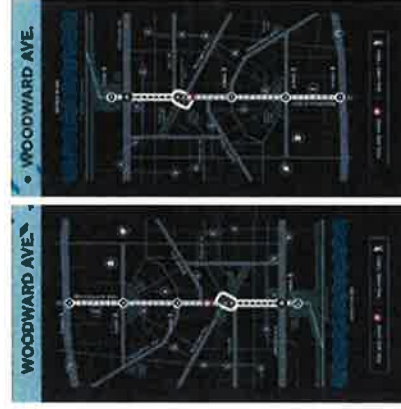

POSSIBLE ADDITIONAL SIGNAGE: WA 6-1

NORTH NW (A)

WOODWARD AVE

← Grand Circus Park 5 min

← Entertainment District 5 min

← Midtown 2 min

SOUTH SE (A)

WOODWARD AVE

← Campus Martius Park 4 min

← Cadillac Square 6 min

← Spirit of Detroit Plaza 9 min

← Hart Plaza 11 min

← Riverwalk 13 min

WEST SW (A)

GRAND RIVER AVE

← Capitol Park 1 min

← Rosa Parks Transit Ctr 5 min

← Beacon Park 8 min

NORTH NW (B)

WOODWARD AVE

→ Grand Circus Park 5 min

→ Entertainment District 5 min

→ Midtown 12 min

SOUTH SE (B)

WOODWARD AVE

→ Campus Martius Park 4 min

→ Cadillac Square 5 min

→ Spirit of Detroit Plaza 9 min

→ Hart Plaza 11 min

→ Riverwalk 13 min

WEST SW (B)

GRAND RIVER AVE

→ Capitol Park 1 min

→ Rosa Parks Transit Ctr 5 min

→ Beacon Park 8 min

EAST NE (A)

GRAND RIVER AVE

← Parker's Alley 1 min

← The Belt 2 min

← Paradise Valley 4 min

← Music Hall 6 min

EAST NE (B)

GRAND RIVER AVE

→ Parker's Alley 1 min

→ The Belt 2 min

→ Paradise Valley 4 min

→ Music Hall 6 min