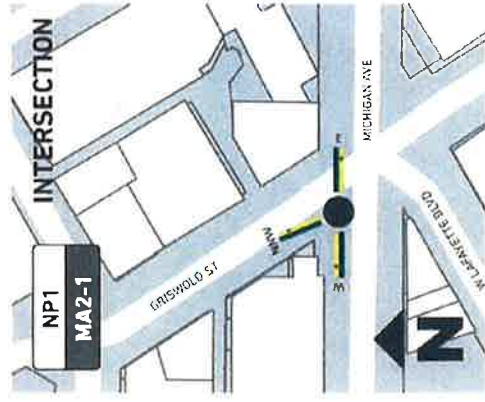

MA 2-1

NORTH NW (A)

← Capitol Park
4 min ↗

NORTH NW (B)

→ Capitol Park
4 min ↘

WEST (A)

← Rosa Parks Transit Ctr
5 min ↗

← Corktown
17 min ↗

← Michigan Cntrl Station
30 min ↗

← Mexicantown
46 min ↗

WEST (B)

→ Rosa Parks Transit Ctr
5 min ↘

→ Corktown
17 min ↘

→ Michigan Cntrl Station
30 min ↘

→ Mexicantown
46 min ↘

EAST (A)

← Woodward Ave
2 min ↗

← Grand Martius Park
2 min ↗

← Cadillac Square
5 min ↗

← Greektown
10 min ↗

EAST (B)

→ Woodward Ave
2 min ↘

→ Grand Martius Park
2 min ↘

→ Cadillac Square
5 min ↘

→ Greektown
10 min ↘

CAMPUS

CAMPUS