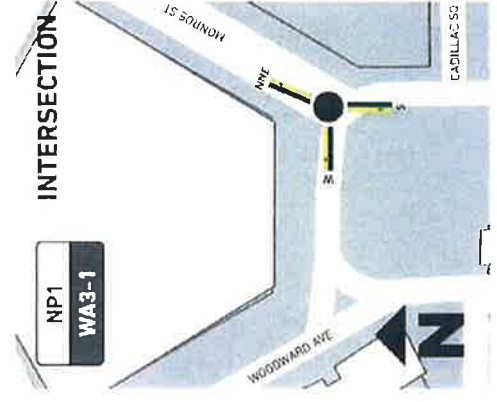

WA 3-1

NORTH NE (A)

← **Greektown**
4 min ↗

NORTH NE (B)

Greektown →
4 min ↘

SOUTH (A)

← **Municipal Center**
4 min ↗

← **Spirit of Detroit Plaza**
4 min ↗

← **Hart Plaza Park**
6 min ↗

← **Riverwalk**
9 min ↗

SOUTH (B)

Municipal Center →
4 min ↘

Spirit of Detroit Plaza →
4 min ↘

Hart Plaza Park →
6 min ↘

Riverwalk →
9 min ↘

WEST (A)

← **Woodward Ave**
3 min ↗

← **Capitol Park**
5 min ↗

← **Rosa Parks Transit Ctr**
8 min ↗

← **Grand Circus Park**
8 min ↗

← **Entertainment District**
11 min ↗

WEST (B)

Woodward Ave →
3 min ↘

Capitol Park →
5 min ↘

Rosa Parks Transit Ctr →
8 min ↘

Grand Circus Park →
8 min ↘

Entertainment District →
11 min ↘