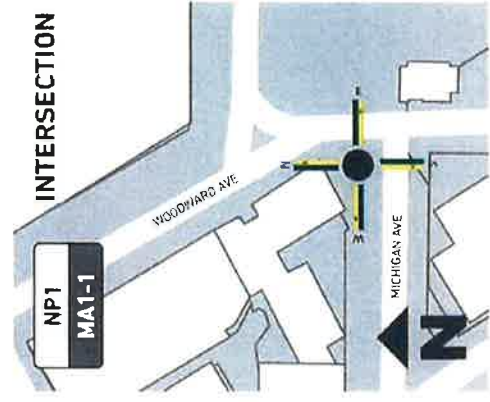

MA 1-1

NORTH (A)

- WOODWARD AVE
- ← The Belt 5 min
- ← Grand Circus Park 7 min
- ← Entertainment District 10 min
- ← Midtown 17 min

25

NORTH (B)

- WOODWARD AVE
- The Belt 6 min
- Grand Circus Park 7 min
- Entertainment District 10 min
- Midtown 17 min

25

SOUTH (A)

- WOODWARD AVE
- ← Municipal Center 2 min
- ← Spirit of Detroit Plaza 2 min
- ← Hart Plaza Park 7 min
- ← Riverwalk 10 min

12

SOUTH (B)

- WOODWARD AVE
- Municipal Center 2 min
- Spirit of Detroit Plaza 2 min
- Hart Plaza Park 7 min
- Riverwalk 10 min

12

EAST (A)

1. MICHIGAN AVE
   - ← Cadillac Square 4 min
   - ← Bricktown 7 min
   - ← Greektown 7 min
2. WEST (A)
3. MICHIGAN AVE
   - ← Capitol Park 3 min
   - ← Rosa Parks Transit Ctr 5 min
   - ← Corktown 17 min

EAST (B)

1. MICHIGAN AVE
   - Cadillac Square 4 min
   - Bricktown 7 min
   - Greektown 7 min
2. WEST (B)
3. MICHIGAN AVE
   - Capitol Park 3 min
   - Rosa Parks Transit Ctr 6 min
   - Corktown 17 min