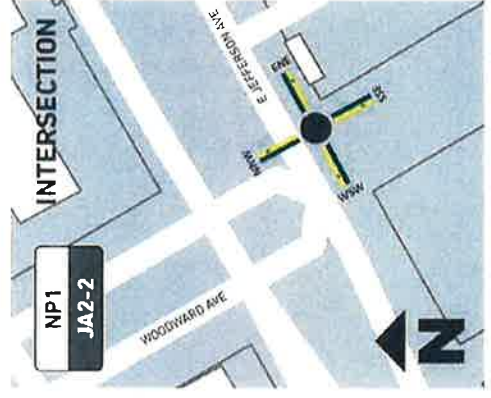

SOUTH SE (B)

- WOODWARD AVE
- Riverwalk 2 min

WEST SW (A)

- JEFFERSON AVE
- ← Huntington Place 4 min

WEST SW (B)

- JEFFERSON AVE
- Huntington Place 4 min

19

19