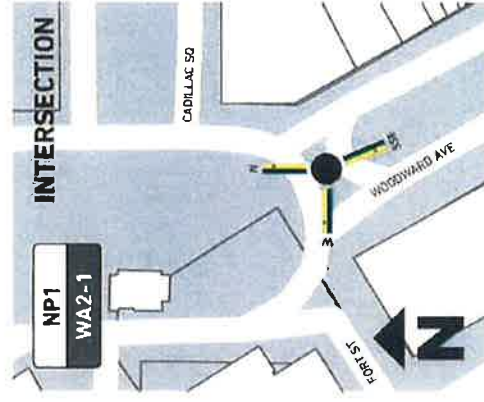

WEST (B)

- WOODWARD AVE
- Capitol Park 5 min
- Rosa Parks Transit Ctr 11 min
- Beacon Park 13 min
- Corktown 20 min

SOUTH SE (A)

- WOODWARD AVE
- Municipal Center 3 min
- Spirit of Detroit Plaza 3 min
- Hart Plaza Park 5 min
- Riverwalk 9 min

SOUTH SE (B)

- WOODWARD AVE
- Municipal Center 3 min
- Spirit of Detroit Plaza 3 min
- Hart Plaza Park 5 min
- Riverwalk 9 min

WA 3-1

NORTH NE (A)

← **Greektown**
4 min ↗

NORTH NE (B)

Greektown →
4 min ↘

SOUTH (A)