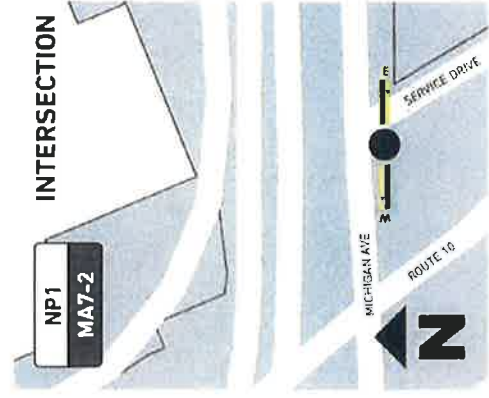

→ Cadillac Square
7 min ↘

→ Greektown
12 min ↘

MA 7-2

WEST (A)

- MICHIGAN AVE
- ← Corktown 5 min ↗
- ← Michigan Cntrl Station 19 min ↗
- ← Mexicantown 29 min ↗

30

WEST (B)

- MICHIGAN AVE
- Corktown 5 min ↘
- Michigan Cntrl Station 19 min ↘
- Mexicantown 29 min ↘

30

EAST (A)

- MICHIGAN AVE
- ← Rosa Parks Transit Ctr 10 min ↖
- ← Woodward Ave 16 min ↖
- ← Campus Martius Park 16 min ↖
- ← Cadillac Square 19 min ↖

EAST (B)

- MICHIGAN AVE
- Rosa Parks Transit Ctr 10 min ↗
- Woodward Ave 16 min ↗
- Campus Martius Park 16 min ↗
- Cadillac Square 19 min ↗