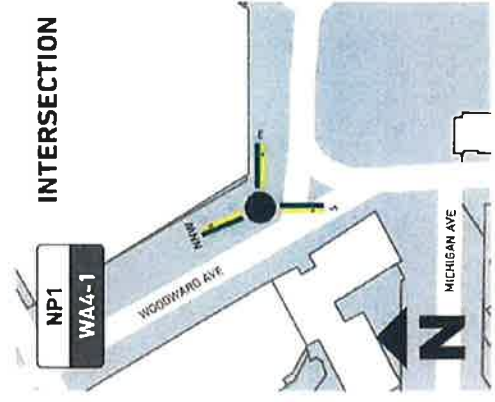

WA 4-1

NORTH NW (A)

- WOODWARD AVE
- ← Capitol Park 3 min
- ← The Belt 5 min
- ← Grand Circus Park 6 min
- ← Entertainment District 9 min

NORTH NW (B)

- WOODWARD AVE
- → Capitol Park 3 min
- → The Belt 5 min
- → Grand Circus Park 6 min
- → Entertainment District 9 min

EAST (A)

- WOODWARD AVE
- ← Cadillac Square 2 min
- ← Bricktown 7 min
- ← Greektown 7 min

EAST (B)

- WOODWARD AVE
- → Cadillac Square 2 min
- → Bricktown 7 min
- → Greektown 7 min

SOUTH (A)

- WOODWARD AVE
- ← Rosa Parks Transit Ctr 7 min
- ← Municipal Center 5 min
- ← Spirit of Detroit Plaza 5 min
- ← Hart Plaza Park 10 min
- ← Riverwalk 13 min

SOUTH (B)

- WOODWARD AVE
- → Rosa Parks Transit Ctr 7 min
- → Municipal Center 5 min
- → Spirit of Detroit Plaza 5 min
- → Hart Plaza Park 10 min
- → Riverwalk 13 min