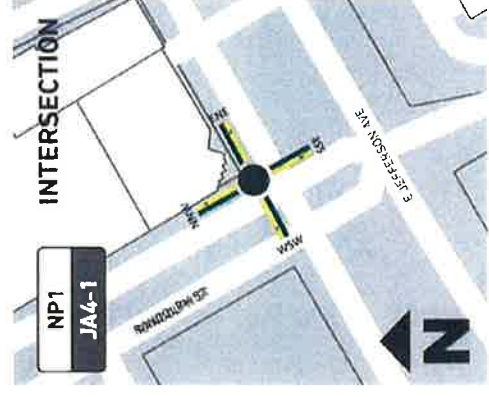

JA 4-1

NORTH NW (A)

- RANDOLPH ST
- ← Bricktown 6 min ↗
- ← Greektown 8 min ↗
- ← Entertainment District 12 min ↗

NORTH NW (B)

- RANDOLPH ST
- → Bricktown 5 min ↘
- → Greektown 8 min ↘
- → Entertainment District 12 min ↘

EAST NE (A)

- JEFFERSON AVE
- ← East Riverfront 10 min ↗
- ← Cullen Plaza 10 min ↗

EAST NE (B)

- JEFFERSON AVE
- → East Riverfront 10 min ↘
- → Cullen Plaza 10 min ↘

SOUTH SE (A)

- RANDOLPH ST
- ← Renaissance Center 2 min ↗
- ← Riverwalk 4 min ↗

SOUTH SE (B)

- RANDOLPH ST
- → Renaissance Center 2 min ↘
- → Riverwalk 4 min ↘

WEST SW (A)

- JEFFERSON AVE
- ← Woodward Ave 3 min ↗
- ← Hart Plaza Park 4 min ↗
- ← Huntington Place 7 min ↗

WEST SW (B)

- JEFFERSON AVE
- → Woodward Ave 3 min ↘
- → Hart Plaza Park 4 min ↘
- → Huntington Place 7 min ↘