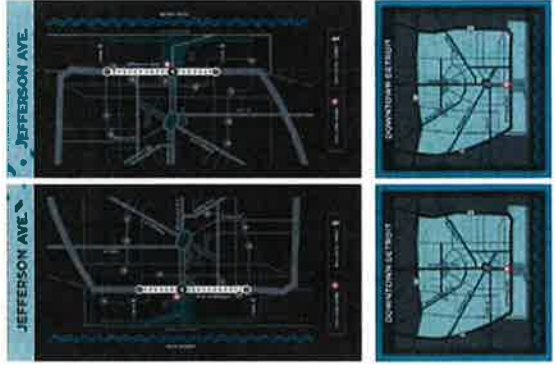

WEST SW (A)

- FORT ST
- Huntington Place 5 min ↖

SOUTH SE (B)

- WOODWARD AVE
- Municipal Center 3 min ↗
- Spirit of Detroit Plaza 3 min ↗
- Hart Plaza Park 5 min ↗
- Riverwalk 9 min ↗

WEST SW (B)

- FORT ST
- Huntington Place 5 min ↗