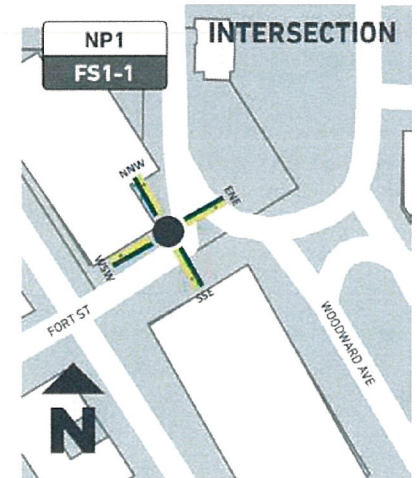

FS 1-1

NORTH NW (A)

WOODWARD AVE

← Rosa Parks Transit Ctr
8 min ⤴

← Grand Circus Park
9 min ⤴

← Entertainment District
12 min ⤴

← Midtown
16 min ⤴

30

NORTH NW (B)

WOODWARD AVE

Rosa Parks Transit Ctr →
8 min ⤵

Grand Circus Park →
9 min ⤵

Entertainment District →
12 min ⤵

Midtown →
16 min ⤵

30

SOUTH SE (A)

WOODWARD AVE

← Municipal Center
3 min ⤴

← Spirit of Detroit Plaza
3 min ⤴

← Hart Plaza Park
5 min ⤴

← Riverwalk
9 min ⤴

SOUTH SE (B)

WOODWARD AVE

Municipal Center →
3 min ⤵

Spirit of Detroit Plaza →
3 min ⤵

Hart Plaza Park →
5 min ⤵

Riverwalk →
9 min ⤵

WEST SW (A)

FORT ST

← Huntington Place
5 min ⤴

WEST SW (B)

FORT ST

Huntington Place →
5 min ⤵

EAST NE (A)

WOODWARD AVE

← Cadillac Square
2 min ⤴

← Bricktown
7 min ⤴

← Greektown
12 min ⤴

10

EAST NE (B)

WOODWARD AVE

Cadillac Square →
2 min ⤵

Bricktown →
7 min ⤵

Greektown →
12 min ⤵

10