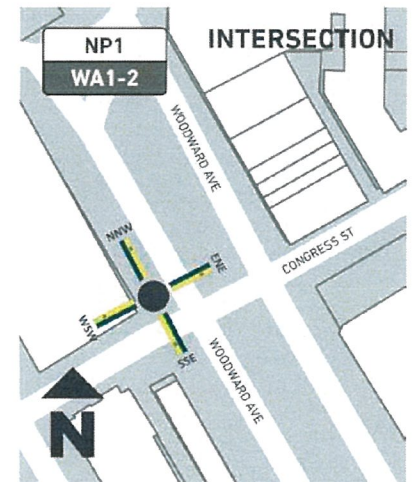

← **Huntington Place**
8 min ⌚ ⓘ

WEST SW (B)

WOODWARD AVE

Huntington Place →
8 min ⌚ ⓘ

SOUTH SE (A)

WOODWARD AVE

← **Municipal Center**
2 min ⌚ ⓘ

← **Spirit of Detroit Plaza**
2 min ⌚ ⓘ

← **Hart Plaza Park**
11 min ⌚ ⓘ

← **Riverwalk**
7 min ⌚ ⓘ

SOUTH SE (B)

WOODWARD AVE

Municipal Center →
2 min ⌚ ⓘ

Spirit of Detroit Plaza →
2 min ⌚ ⓘ

Hart Plaza Park →
11 min ⌚ ⓘ

Riverwalk →
7 min ⌚ ⓘ