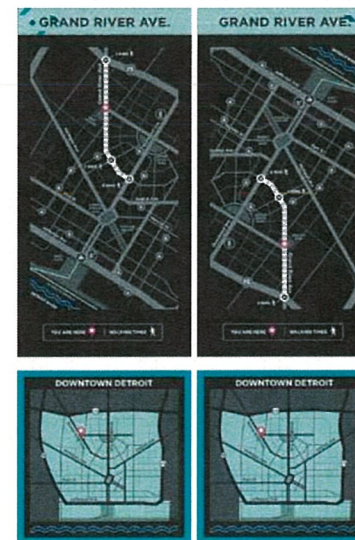

GRAND RIVER AVE

← Capitol Park
1 min ⌚

← Rosa Parks Transit Ctr
5 min ⌚

← Beacon Park
8 min ⌚

EAST NE (B)

GRAND RIVER AVE

Parker's Alley →
1 min ⌚

The Belt →
2 min ⌚

Music Hall →
6 min ⌚

WEST SW (B)

GRAND RIVER AVE

Capitol Park →
1 min ⌚

Rosa Parks Transit Ctr →
5 min ⌚

Beacon Park →
8 min ⌚

CS 1-1

NORTH (A)

← **Greektown** →
6 min ⤴

NORTH (B)

Greektown →
6 min ⤴

WEST (A)

← **Rosa Parks Transit Ctr** →
9 min ⤴

WEST (B)

Rosa Parks Transit Ctr →
9 min ⤴

EAST (A)