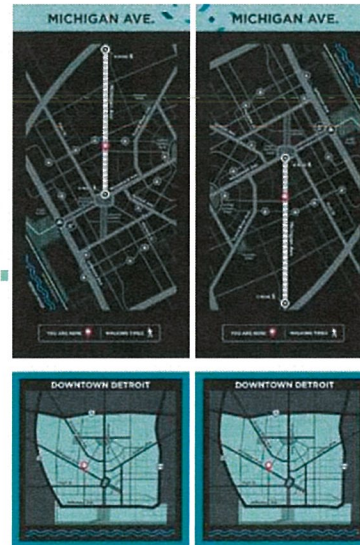

25

SOUTH (A)

WOODWARD AVE

- ← **Municipal Center**
2 min
- ← **Spirit of Detroit Plaza**
2 min
- ← **Hart Plaza Park**
7 min
- ← **Riverwalk**
10 min

12

SOUTH (B)

WOODWARD AVE

- Municipal Center** →
2 min
- Spirit of Detroit Plaza** →
2 min
- Hart Plaza Park** →
7 min
- Riverwalk** →
10 min

12

EAST (A)

MICHIGAN AVE

- ← **Cadillac Square**
4 min
- ← **Bricktown**
7 min
- ← **Greektown**
7 min

EAST (B)

MICHIGAN AVE

- Cadillac Square** →
4 min
- Bricktown** →
7 min
- Greektown** →
7 min

WEST (A)

MICHIGAN AVE

- ← **Capitol Park**
3 min
- ← **Rosa Parks Transit Ctr**
6 min
- ← **Corktown**
17 min

WEST (B)

MICHIGAN AVE

- Capitol Park** →
3 min
- Rosa Parks Transit Ctr** →
6 min
- Corktown** →
17 min

Corktown →
17 min ⌚

Michigan Cntrl Station →
30 min ⌚

Mexicantown →
46 min ⌚

EAST (A)

MICHIGAN AVE

← Woodward Ave →
2 min ⌚

← Grand Martius Park →
2 min ⌚

← Cadillac Square →
5 min ⌚