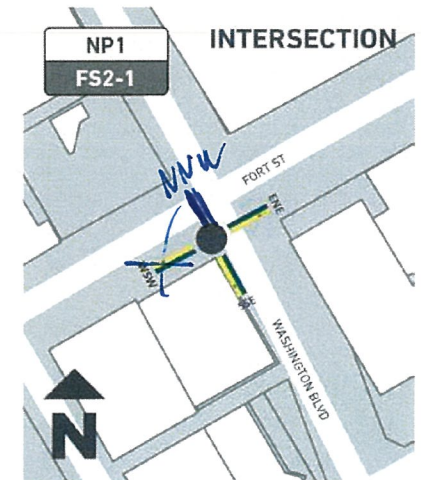

FS 2-1

EAST NE (A)

FORT ST

- ← Woodward Ave
  5 min ⤴
- ← Campus Martius Park
  6 min ⤴
- ← Cadillac Square
  7 min ⤴
- ← Greektown
  15 min ⤴

EAST NE (B)

FORT ST

- Woodward Ave →
  5 min ⤵
- Campus Martius Park →
  6 min ⤵
- Cadillac Square →
  7 min ⤵
- Greektown →
  15 min ⤵

SOUTH SE (A)

Huntington Place

- ← Huntington Place
  2 min ⤴
- ← Riverwalk
  9 min ⤴

SOUTH SE (B)

Huntington Place

- Huntington Place →
  2 min ⤵
- Riverwalk →
  9 min ⤵

North NW

WEST SW (A)

MICHIGAN AVE

- ← Michigan Ave
  5 min ⤴
- ← Rosa Parks Transit Ctr
  6 min ⤴
- ← Beacon Park
  10 min ⤴

15

North NW

WEST SW (B)

MICHIGAN AVE

- Michigan Ave →
  5 min ⤵
- Rosa Parks Transit Ctr →
  6 min ⤵
- Beacon Park →
  10 min ⤵

15