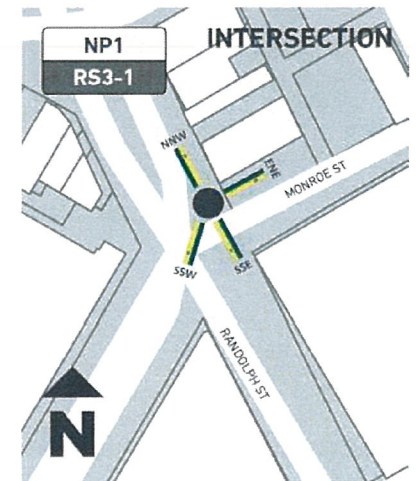

RS 3-1

NORTH NW (A)

RANDOLPH ST

- ← The Belt
  2 min ⤴
- ← Detroit Opera House
  6 min ⤴
- ← Music Hall
  6 min ⤴
- ← Ford Field
  7 min ⤴
- ← Entertainment District
  10 min ⤴

NORTH NW (B)

RANDOLPH ST

- The Belt →
  2 min ⤵
- Detroit Opera House →
  6 min ⤵
- Music Hall →
  6 min ⤵
- Ford Field →
  7 min ⤵
- Entertainment District →
  10 min ⤵

SOUTH SW (A)

MONROE ST

- ← Woodward Ave
  3 min ⤴
- ← Cadillac Square
  6 min ⤴
- ← Campus Martius Park
  7 min ⤴

SOUTH SW (B)

MONROE ST

- Woodward Ave →
  3 min ⤵
- Cadillac Square →
  6 min ⤵
- Campus Martius Park →
  7 min ⤵

SOUTH SE (A)

RANDOLPH ST

- ← Municipal Center
  7 min ⤴
- ← Renaissance Center
  10 min ⤴
- ← Hart Plaza
  12 min ⤴
- ← Riverwalk
  13 min ⤴

SOUTH SE (B)

RANDOLPH ST

- Municipal Center →
  7 min ⤵
- Renaissance Center →
  10 min ⤵
- Hart Plaza →
  12 min ⤵
- Riverwalk →
  13 min ⤵

EAST NE (A)

MONROE ST

- ← Greektown
  5 min ⤴

EAST NE (B)

MONROE ST

- Greektown →
  5 min ⤵