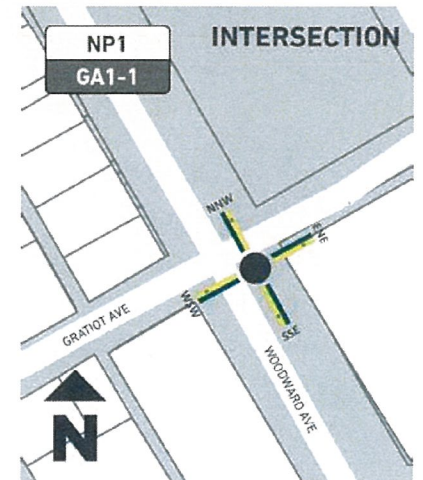

GA 1-1

NORTH NW (A)

WOODWARD AVE

- ← Parker's Alley
  2 min ⤴
- ← Grand Circus Park
  5 min ⤴
- ← Entertainment District
  5 min ⤴
- ← Midtown
  13 min ⤴

25

NORTH NW (B)

WOODWARD AVE

- Parker's Alley →
  2 min ⤵
- Grand Circus Park →
  5 min ⤵
- Entertainment District →
  5 min ⤵
- Midtown →
  13 min ⤵

25

SOUTH SE (A)

WOODWARD AVE

- ← Campus Martius Park
  2 min ⤴
- ← Spirit of Detroit Plaza
  7 min ⤴
- ← Hart Plaza
  9 min ⤴
- ← Riverwalk
  11 min ⤴

15

SOUTH SE (B)

WOODWARD AVE

- Campus Martius Park →
  2 min ⤵
- Spirit of Detroit Plaza →
  7 min ⤵
- Hart Plaza →
  9 min ⤵
- Riverwalk →
  11 min ⤵

15

EAST NE (A)

GRATIOT AVE

- ← The Belt
  3 min ⤴
- ← Greektown
  8 min ⤴
- ← Music Hall
  8 min ⤴
- ← Ford Field
  9 min ⤴
- ← Comerica Park
  10 min ⤴

EAST NE (B)

GRATIOT AVE

- The Belt →
  3 min ⤵
- Greektown →
  8 min ⤵
- Music Hall →
  8 min ⤵
- Ford Field →
  9 min ⤵
- Comerica Park →
  10 min ⤵

WEST SW (A)

Capitol Park
2 min ⤴

WEST SW (B)

Capitol Park
2 min ⤵