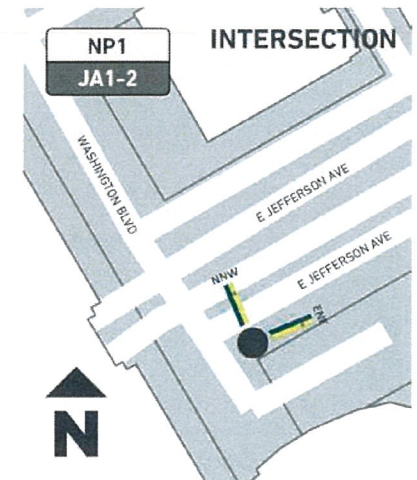

JA 1-2

NORTH NW (A)

← Michigan Ave 9 min ⤴

← Rosa Parks Transit Ctr 10 min ⤴

← Beacon Park 14 min ⤴

← Grand Circus Park 14 min ⤴

← Corktown 12 min ⤴

← Mexicantown 35 min ⤴

17
15
20

50

NORTH NW (B)

Michigan Ave → 9 min ⤵

Rosa Parks Transit Ctr → 10 min ⤵

Beacon Park → 14 min ⤵

Grand Circus Park → 14 min ⤵

Corktown → 12 min ⤵

Mexicantown → 35 min ⤵

17
15
20

50

EAST NE (A)

JEFFERSON AVE

← Woodward Ave 5 min ⤴

← Hart Plaza Park 5 min ⤴

← Riverwalk 6 min ⤴

← Renaissance Center 9 min ⤴

← Greektown 15 min ⤴

EAST NE (B)

JEFFERSON AVE

Woodward Ave → 5 min ⤵

Hart Plaza Park → 5 min ⤵

Riverwalk → 6 min ⤵

Renaissance Center → 9 min ⤵

Greektown → 15 min ⤵