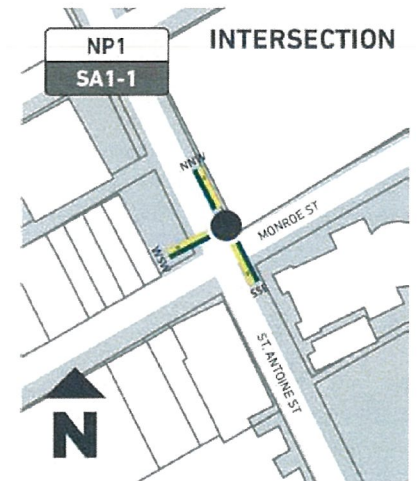

SA 1-1

NORTH NW (A)

ST ANTOINE

- ← Music Hall 9 min ↗
- ← Ford Field 10 min ↗
- ← Comerica Park 11 min ↗
- ← Entertainment District 14 min ↗

NORTH NW (B)

ST ANTOINE

- Music Hall 9 min ↗
- Ford Field 10 min ↗
- Comerica Park 11 min ↗
- Entertainment District 14 min ↗

WEST SW (A)

MONROE ST

- ← Greektown 12 min ↗
- ← Woodward Ave 8 min ↗
- ← Campus Martius Park 9 min ↗
- ← Cadillac Square 10 min ↗

WEST SW (B)

MONROE ST

- Greektown 12 min ↗
- Woodward Ave 8 min ↗
- Campus Martius Park 9 min ↗
- Cadillac Square 10 min ↗

SOUTH SE (A)

ST ANTOINE

- ← Bricktown 6 min ↗
- ← Renaissance Center 12 min ↗
- ← Riverwalk 10 min ↗
- ← Hart Plaza Park 12 min ↗
- ← East Riverfront 15 min ↗

SOUTH SE (B)

ST ANTOINE

- Bricktown 6 min ↗
- Renaissance Center 12 min ↗
- Riverwalk 10 min ↗
- Hart Plaza Park 12 min ↗
- East Riverfront 15 min ↗