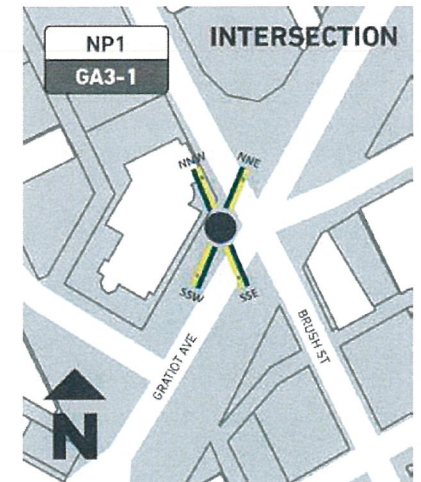

NORTH NW (B)