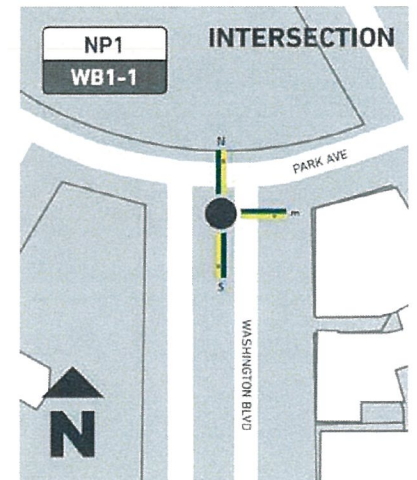

WB 1-1

NORTH (A)

WASHINGTON BLVD

← Grand Circus Park
10 min ⏱

← Entertainment District
3 min ⏱

← Fox Theater
6 min ⏱

NORTH (B)

WASHINGTON BLVD

Grand Circus Park →
10 min ⏱

Entertainment District →
3 min ⏱

Fox Theater →
6 min ⏱

SOUTH (A)

WASHINGTON BLVD

← Rosa Parks Transit Ctr
4 min ⏱

← Capitol Park
4 min ⏱

← Michigan Ave
6 min ⏱

← Huntington Place
13 min ⏱

SOUTH (B)

WASHINGTON BLVD

Rosa Parks Transit Ctr →
4 min ⏱

Capitol Park →
4 min ⏱

Michigan Ave →
6 min ⏱

Huntington Place →
13 min ⏱

EAST (A)

PARK AVE

← Woodward Ave
4 min ⏱

← Detroit Opera House
3 min ⏱

← Comerica Park
4 min ⏱

← Music Hall
7 min ⏱

← Ford Field
8 min ⏱

EAST (B)

PARK AVE

Woodward Ave →
4 min ⏱

Detroit Opera House →
3 min ⏱

Comerica Park →
4 min ⏱

Music Hall →
7 min ⏱

Ford Field →
8 min ⏱