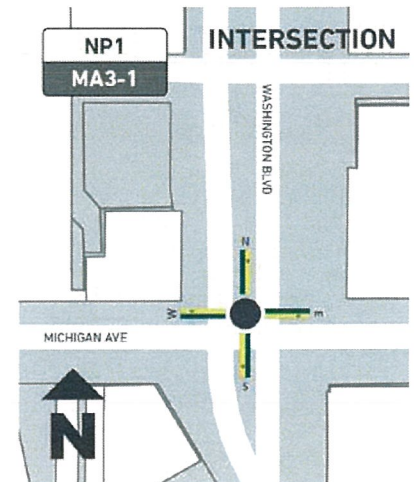

MA 3-1

NORTH (A)

← Grand Circus Park
8 min ⤴

← Entertainment District
10 min ⤴

NORTH (B)

Grand Circus Park →
8 min ⤵

Entertainment District →
10 min ⤵

SOUTH (A)

← Huntington Place
7 min ⤴

← Riverwalk
13 min ⤴

SOUTH (B)

Huntington Place →
7 min ⤵

Riverwalk →
13 min ⤵

WEST (A)

MICHIGAN AVE

← Rosa Parks Transit Ctr
2 min ⤴

← Corktown
13 min ⤴

← Michigan Cntrl Station
30 min ⤴

← Mexicantown
40 min ⤴

WEST (B)

MICHIGAN AVE

Rosa Parks Transit Ctr →
2 min ⤵

Corktown →
13 min ⤵

Michigan Cntrl Station →
30 min ⤵

Mexicantown →
40 min ⤵

EAST (A)

MICHIGAN AVE

← Woodward Ave
4 min ⤴

← Campus Martius Park
4 min ⤴

← Cadillac Square
7 min ⤴

← Greektown
12 min ⤴

EAST (B)

MICHIGAN AVE

Woodward Ave →
4 min ⤵

Campus Martius Park →
4 min ⤵

Cadillac Square →
7 min ⤵

Greektown →
12 min ⤵