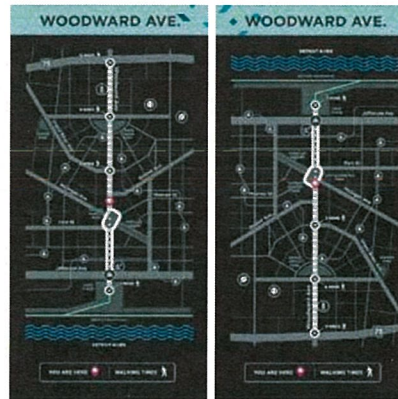

15

20

SOUTH SE (B)

WOODWARD AVE

Campus Martius Park →
7 min ⤵

Cadillac Square →
9 min ⤵

Greektown →
15 min ⤵

Riverwalk →
15 min ⤵

15

20

WEST SW (A)

WOODWARD AVE

← Beacon Park
6 min ⤴

WEST SW (B)

WOODWARD AVE

Beacon Park →
6 min ⤵

MA 1-1

NORTH (A)

WOODWARD AVE

- ← **The Belt**
6 min
- ← **Grand Circus Park**
7 min
- ← **Entertainment District**
10 min
- ← **Midtown**
17 min

25

NORTH (B)

WOODWARD AVE

- The Belt** →
6 min
- Grand Circus Park** →
7 min
- Entertainment District** →
10 min
- Midtown** →
17 min

25

SOUTH (A)

WOODWARD AVE

- ← **Municipal Center**
2 min
- ← **Spirit of Detroit Plaza**
2 min
- ← **Hart Plaza Park**
7 min
- ← **Riverwalk**
10 min

12

SOUTH (B)

WOODWARD AVE

- Municipal Center** →
2 min
- Spirit of Detroit Plaza** →
2 min
- Hart Plaza Park** →
7 min
- Riverwalk** →
10 min