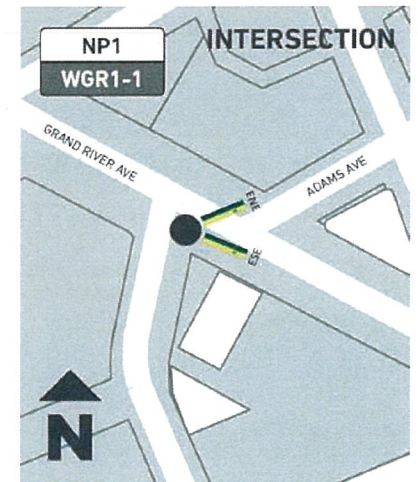

WGR 1-1

EAST NE (A)

ADAMS AVE

- ← Grand Circus Park
  4 min ⌘ (Ⓜ) (Ⓜ) (Ⓜ)
- ← Woodward Ave
  6 min ⌘ (Ⓜ) (Ⓜ) (Ⓜ)
- ← Entertainment District
  6 min ⌘ (Ⓜ) (Ⓜ) (Ⓜ) (Ⓜ) (Ⓜ)
- ← Comerica Park
  10 min ⌘ (Ⓜ)
- ← Ford Field
  12 min ⌘ (Ⓜ) (Ⓜ)

EAST NE (B)

ADAMS AVE

- Grand Circus Park →
  4 min ⌘ (Ⓜ) (Ⓜ) (Ⓜ)
- Woodward Ave →
  6 min ⌘ (Ⓜ) (Ⓜ) (Ⓜ)
- Entertainment District →
  6 min ⌘ (Ⓜ) (Ⓜ) (Ⓜ) (Ⓜ) (Ⓜ)
- Comerica Park →
  10 min ⌘ (Ⓜ)
- Ford Field →
  12 min ⌘ (Ⓜ) (Ⓜ)

EAST SE (A)

GRAND RIVER AVE

- ← Rosa Parks Transit Ctr
  4 min ⌘ (Ⓜ) (Ⓜ) (Ⓜ)
- ← Capitol Park
  7 min ⌘ (Ⓜ) (Ⓜ)
- ← Woodward Ave
  8 min ⌘ (Ⓜ) (Ⓜ) (Ⓜ)
- ← Greektown
  15 min ⌘ (Ⓜ) (Ⓜ)
- ← Huntington Place
  15 min ⌘ (Ⓜ) (Ⓜ) (Ⓜ)
- ← Riverwalk
  22 min ⌘ (Ⓜ) (Ⓜ)

EAST SE (B)

GRAND RIVER AVE

- Rosa Parks Transit Ctr →
  4 min ⌘ (Ⓜ) (Ⓜ) (Ⓜ)
- Capitol Park →
  7 min ⌘ (Ⓜ) (Ⓜ)
- Woodward Ave →
  8 min ⌘ (Ⓜ) (Ⓜ) (Ⓜ)
- Greektown →
  15 min ⌘ (Ⓜ) (Ⓜ)
- Huntington Place →
  15 min ⌘ (Ⓜ) (Ⓜ) (Ⓜ)
- Riverwalk →
  22 min ⌘ (Ⓜ) (Ⓜ)