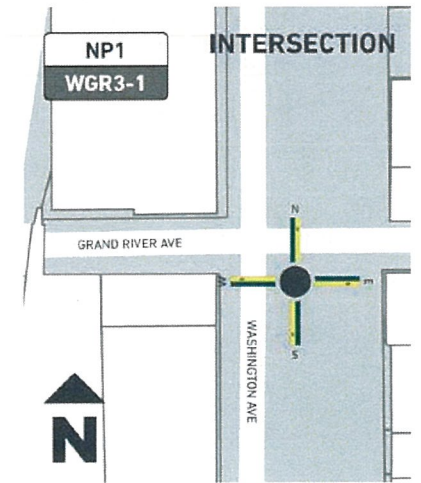

WGR 3-1

NORTH (A)

← Grand Circus Park
3 min ↗

← Entertainment District
6 min ↗

← Midtown
12 min ↗

25

NORTH (B)

Grand Circus Park →
3 min ↗

Entertainment District →
6 min ↗

Midtown →
12 min ↗

25

EAST (A)

GRAND RIVER AVE

← Capitol Park
2 min ↗

← Woodward Ave
3 min ↗

← Parker's Alley
4 min ↗

← The Belt
5 min ↗

EAST (B)

GRAND RIVER AVE

Capitol Park →
2 min ↗

Woodward Ave →
3 min ↗

Parker's Alley →
4 min ↗

The Belt →
5 min ↗

SOUTH (A)

← Michigan Ave
3 min ↗

← Huntington Place
9 min ↗

← Riverwalk
14 min ↗

15

SOUTH (B)

Michigan Ave →
3 min ↗

Huntington Place →
9 min ↗

Riverwalk →
14 min ↗

15

WEST (A)

GRAND RIVER AVE

← Rosa Parks Transit Ctr
1 min ↗

← Beacon Park
4 min ↗

WEST (B)

GRAND RIVER AVE

Rosa Parks Transit Ctr →
1 min ↗

Beacon Park →
4 min ↗