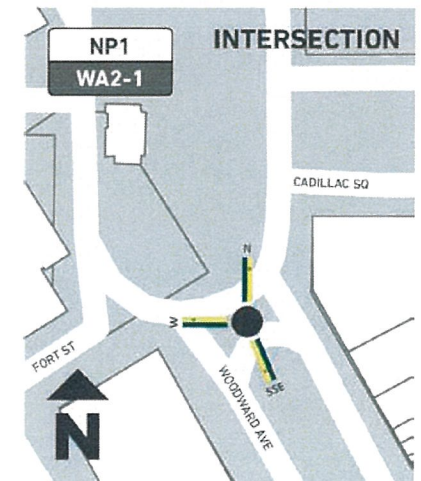

WEST (B)

WOODWARD AVE

- Capitol Park** →
5 min ⤵ (1, 2)
- Rosa Parks Transit Ctr** →
11 min ⤵ (2, 2, 2)
- Beacon Park** →
13 min ⤵ (2, 1)
- Corktown** →
20 min ⤵ (2, 1, 2)

SOUTH SE (A)

WOODWARD AVE

- ← **Municipal Center**
3 min ⤴ (2, 1, 2)
- ← **Spirit of Detroit Plaza**
3 min ⤴
- ← **Hart Plaza Park**
5 min ⤴ (2)
- ← **Riverwalk**
9 min ⤴

SOUTH SE (B)

WOODWARD AVE

- Municipal Center** →
3 min ⤵ (2, 1, 2)
- Spirit of Detroit Plaza** →
3 min ⤵
- Hart Plaza Park** →
5 min ⤵ (2)
- Riverwalk** →
9 min ⤵

WA 3-1

NORTH NE (A)

WOODWARD AVE

← Greektown →
4 min ⏱