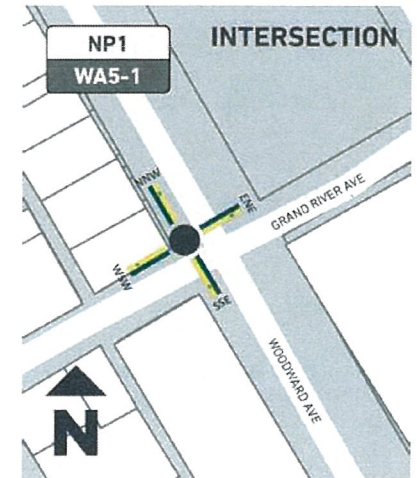

WA 5-1

NORTH NW (A)

WOODWARD AVE

- ← Parker's Alley
  2 min ↗
- ← Grand Circus Park
  5 min ↗
- ← Entertainment District
  5 min ↗
- ← Midtown
  12 min ↗

23

NORTH NW (B)

WOODWARD AVE

- Parker's Alley →
  2 min ↗
- Grand Circus Park →
  5 min ↗
- Entertainment District →
  5 min ↗
- Midtown →
  13 min ↗

23

SOUTH SE (A)

WOODWARD AVE

- ← Campus Martius Park
  2 min ↗
- ← Cadillac Square
  4 min ↗
- ← Spirit of Detroit Plaza
  7 min ↗
- ← Hart Plaza
  9 min ↗
- ← Riverwalk
  11 min ↗

SOUTH SE (B)

WOODWARD AVE

- Campus Martius Park →
  2 min ↗
- Cadillac Square →
  4 min ↗
- Spirit of Detroit Plaza →
  7 min ↗
- Hart Plaza →
  9 min ↗
- Riverwalk →
  11 min ↗

EAST NE (A)

GRATIOT AVE

- ← Music Hall
  8 min ↗
- ← Ford Field
  9 min ↗
- ← Comerica Park
  10 min ↗

EAST NE (B)

GRATIOT AVE

- Music Hall →
  8 min ↗
- Ford Field →
  9 min ↗
- Comerica Park →
  10 min ↗

WEST SW (A)

Capitol Park
2 min ↗

WEST SW (B)

Capitol Park
2 min ↗