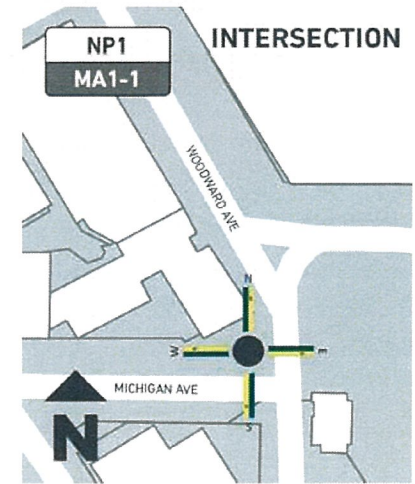

MA 1-1

NORTH (A)

WOODWARD AVE

- ← **The Belt**
  6 min
- ← **Grand Circus Park**
  7 min
- ← **Entertainment District**
  10 min
- ← **Midtown**
  17 min

25

NORTH (B)

WOODWARD AVE

- **The Belt** →
  6 min
- **Grand Circus Park** →
  7 min
- **Entertainment District** →
  10 min
- **Midtown** →
  17 min

25

SOUTH (A)

WOODWARD AVE

- ← **Municipal Center**
  2 min
- ← **Spirit of Detroit Plaza**
  2 min
- ← **Hart Plaza Park**
  7 min
- ← **Riverwalk**
  10 min

12

SOUTH (B)

WOODWARD AVE

- **Municipal Center** →
  2 min
- **Spirit of Detroit Plaza** →
  2 min
- **Hart Plaza Park** →
  7 min
- **Riverwalk** →
  10 min

12

EAST (A)

MICHIGAN AVE

- ← **Cadillac Square**
  4 min
- ← **Bricktown**
  7 min
- ← **Greektown**
  7 min

EAST (B)

MICHIGAN AVE

- **Cadillac Square** →
  4 min
- **Bricktown** →
  7 min
- **Greektown** →
  7 min

WEST (A)

MICHIGAN AVE

- ← **Capitol Park**
  3 min
- ← **Rosa Parks Transit Ctr**
  6 min
- ← **Corktown**
  17 min

WEST (B)

MICHIGAN AVE

- **Capitol Park** →
  3 min
- **Rosa Parks Transit Ctr** →
  6 min
- **Corktown** →
  17 min