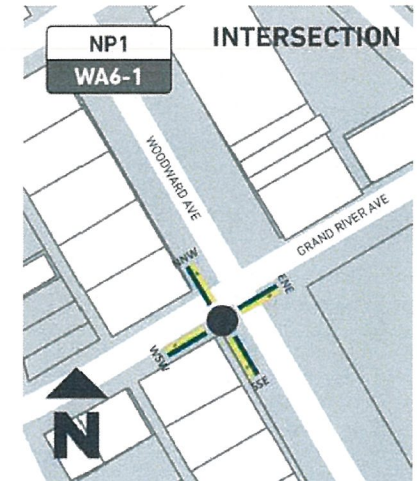

← Rosa Parks Transit Ctr 5 min ⌘

← Beacon Park 8 min ⌘

WEST SW (B)

GRAND RIVER AVE

Capitol Park → 1 min ⌘

Rosa Parks Transit Ctr → 5 min ⌘

Beacon Park → 8 min ⌘

POSSIBLE ADDITIONAL SIGNAGE: GA 3-1