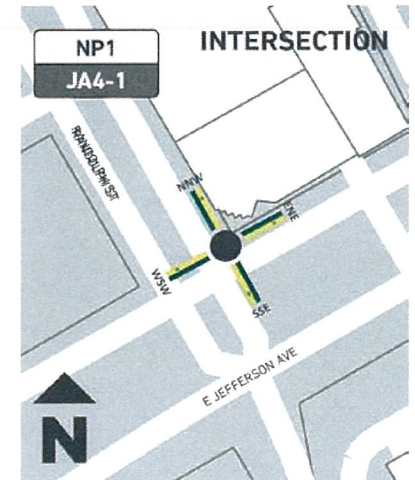

JA 4-1

NORTH NW (A)

RANDOLPH ST

← **Bricktown**
6 min ⤴

← **Greektown**
8 min ⤴

← **Entertainment District**
12 min ⤴

NORTH NW (B)

RANDOLPH ST

Bricktown →
6 min ⤵

Greektown →
8 min ⤵

Entertainment District →
12 min ⤵

SOUTH SE (A)

RANDOLPH ST

← **Renaissance Center**
2 min ⤴

← **Riverwalk**
4 min ⤴

SOUTH SE (B)

RANDOLPH ST

Renaissance Center →
2 min ⤵

Riverwalk →
4 min ⤵

EAST NE (A)

JEFFERSON AVE

← **East Riverfront**
10 min ⤴

← **Cullen Plaza**
10 min ⤴

EAST NE (B)

JEFFERSON AVE

East Riverfront →
10 min ⤵

Cullen Plaza →
10 min ⤵

WEST SW (A)

JEFFERSON AVE

← **Woodward Ave**
3 min ⤴

← **Hart Plaza Park**
4 min ⤴

← **Huntington Place**
7 min ⤴

WEST SW (B)

JEFFERSON AVE

Woodward Ave →
3 min ⤵

Hart Plaza Park →
4 min ⤵

Huntington Place →
7 min ⤵