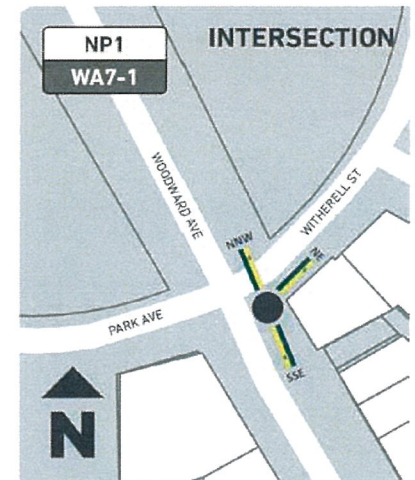

WA 7-1

NORTH NW (A)

WOODWARD AVE

← Fox Theater
4 min ↗

← Midtown
8 min ↗

20

NORTH NW (B)

WOODWARD AVE

Fox Theater →
4 min ↗

Midtown →
8 min ↗

20

NORTH E (A)

← Detroit Opera House
3 min ↗

← Comerica Park
3 min ↗

← Music Hall
6 min ↗

← Ford Field
7 min ↗

NORTH E (B)

Detroit Opera House →
3 min ↗

Comerica Park →
3 min ↗

Music Hall →
6 min ↗

Ford Field →
7 min ↗

SOUTH SE (A)

WOODWARD AVE

← Parker's Alley
4 min ↗

← Campus Martius Park
7 min ↗

← Greektown
12 min ↗

← Spirit of Detroit Plaza
12 min ↗

← Hart Plaza
15 min ↗

SOUTH SE (B)

WOODWARD AVE

Parker's Alley →
4 min ↗

Campus Martius Park →
7 min ↗

Greektown →
12 min ↗

Spirit of Detroit Plaza →
12 min ↗

Hart Plaza →
15 min ↗