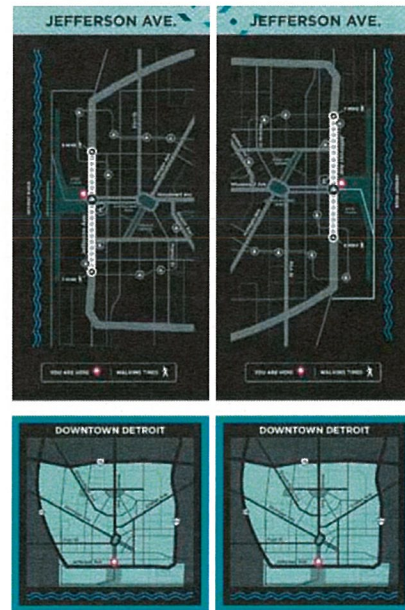

JA 1-1

NORTH NW (A)

← Michigan Ave 8 min ⌘

← Rosa Parks Transit Ctr 9 min ⌘

← Beacon Park 12 min ⌘

← Grand Circus Park 13 min ⌘

← Corktown 13 min ⌘

← Mexicantown 35 min ⌘

17
15
20

50

NORTH NW (B)

Michigan Ave → 8 min ⌘

Rosa Parks Transit Ctr → 9 min ⌘

Beacon Park → 12 min ⌘

Grand Circus Park → 12 min ⌘

Corktown → 13 min ⌘

Mexicantown → 35 min ⌘

17
15
20

50

SOUTH SE (A)

← Hart Plaza Park 5 min ⌘

← Riverwalk 6 min ⌘

SOUTH SE (B)

Hart Plaza Park → 5 min ⌘

Riverwalk → 6 min ⌘

EAST NE (A)

JEFFERSON AVE

← Woodward Ave 5 min ⌘

← Spirit of Detroit Plaza 5 min ⌘

← Renaissance Center 9 min ⌘

← Greektown 15 min ⌘

EAST NE (B)

JEFFERSON AVE

Woodward Ave → 5 min ⌘

Spirit of Detroit Plaza → 5 min ⌘

Renaissance Center → 9 min ⌘

Greektown → 15 min ⌘