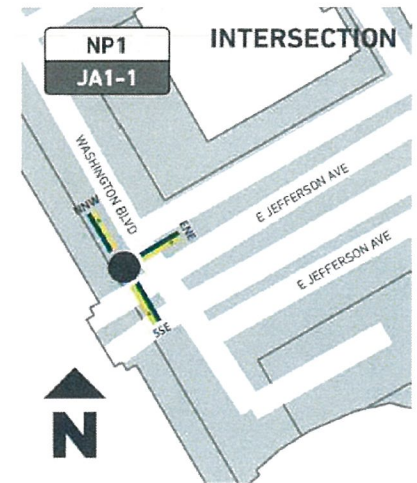

JA 1-1

NORTH NW (A)

← Michigan Ave 8 min ⌘

← Rosa Parks Transit Ctr 9 min ⌘

← Beacon Park 12 min ⌘

← Grand Circus Park 13 min ⌘

← Corktown 13 min ⌘

← Mexicantown 35 min ⌘

17
15
20

50

NORTH NW (B)

Michigan Ave → 8 min ⌘

Rosa Parks Transit Ctr → 9 min ⌘

Beacon Park → 12 min ⌘

Grand Circus Park → 12 min ⌘

Corktown → 13 min ⌘

Mexicantown → 35 min ⌘

17
15
20

50

SOUTH SE (A)

← Hart Plaza Park 5 min ⌘

← Riverwalk 6 min ⌘

SOUTH SE (B)

Hart Plaza Park → 5 min ⌘

Riverwalk → 6 min ⌘

EAST NE (A)

JEFFERSON AVE

← Woodward Ave 5 min ⌘

← Spirit of Detroit Plaza 5 min ⌘

← Renaissance Center 9 min ⌘

← Greektown 15 min ⌘

EAST NE (B)

JEFFERSON AVE

Woodward Ave → 5 min ⌘

Spirit of Detroit Plaza → 5 min ⌘

Renaissance Center → 9 min ⌘

Greektown → 15 min ⌘