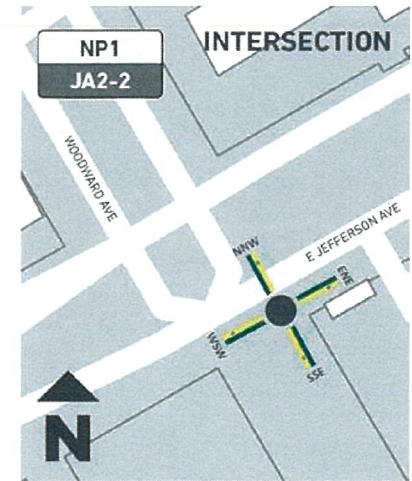

JA 2-2

NORTH NW (A)

WOODWARD AVE

← **Campus Martius Park** →
6 min ⤴

← **Cadillac Square** →
6 min ⤴

← **Grand Circus Park** →
14 min ⤴

← **Entertainment District** →
16 min ⤴

← **Greektown** →
15 min ⤴

NORTH NW (B)

WOODWARD AVE

Campus Martius Park →
6 min ⤴

Cadillac Square →
6 min ⤴

Grand Circus Park →
14 min ⤴

Entertainment District →
16 min ⤴

Greektown →
15 min ⤴

SOUTH SE (A)

WOODWARD AVE

← **Riverwalk** →
2 min ⤴

SOUTH SE (B)

WOODWARD AVE

Riverwalk →
2 min ⤴

WEST SW (A)

JEFFERSON AVE

← **Huntington Place** →
4 min ⤴

WEST SW (B)

JEFFERSON AVE

Huntington Place →
4 min ⤴

EAST NE (A)

JEFFERSON AVE

← **Renaissance Center** →
6 min ⤴

← **East Riverfront** →
15 min ⤴

EAST NE (B)

JEFFERSON AVE

Renaissance Center →
6 min ⤴

East Riverfront →
15 min ⤴

19

19