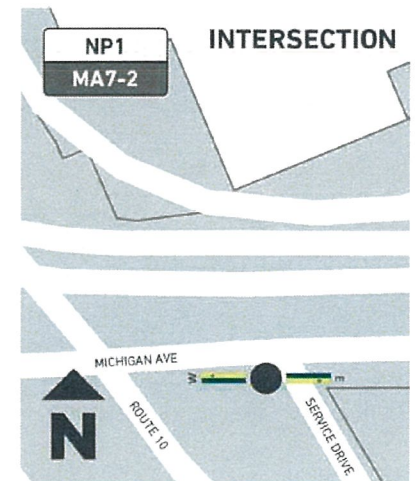

30

EAST (A)

MICHIGAN AVE	
← Rosa Parks Transit Ctr	10 min ↗
← Woodward Ave	16 min ↗
← Campus Martius Park	16 min ↗
← Cadillac Square	19 min ↗

EAST (B)

MICHIGAN AVE	
Rosa Parks Transit Ctr →	10 min ↘
Woodward Ave →	16 min ↘
Campus Martius Park →	16 min ↘
Cadillac Square →	19 min ↘