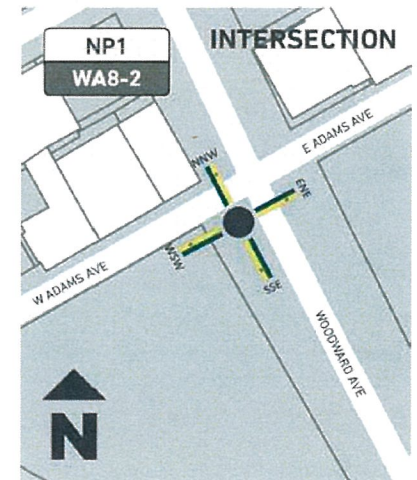

15

20

WEST SW (A)

WOODWARD AVE

← Beacon Park
6 min ⤴

WEST SW (B)

WOODWARD AVE

Beacon Park →
6 min ⤵

MA 1-1

NORTH (A)

WOODWARD AVE

- ← **The Belt**
6 min
- ← **Grand Circus Park**
7 min
- ← **Entertainment District**
10 min
- ← **Midtown**
17 min

25

NORTH (B)

WOODWARD AVE

- The Belt** →
6 min
- Grand Circus Park** →
7 min
- Entertainment District** →
10 min
- Midtown** →
17 min