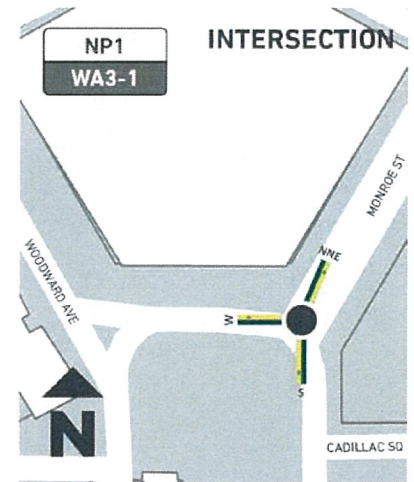

← Riverwalk →
9 min ⏱

SOUTH (B)

WOODWARD AVE

← Municipal Center →
4 min ⏱

← Spirit of Detroit Plaza →
4 min ⏱

← Hart Plaza Park →
6 min ⏱

← Riverwalk →
9 min ⏱

WEST (A)

WOODWARD AVE

← Woodward Ave →
8 min ⏱

← Capitol Park →
5 min ⏱

← Rosa Parks Transit Ctr →
8 min ⏱

← Grand Circus Park →
8 min ⏱

← Entertainment District →
11 min ⏱

WEST (B)

WOODWARD AVE

← Woodward Ave →
8 min ⏱

← Capitol Park →
5 min ⏱

← Rosa Parks Transit Ctr →
8 min ⏱

← Grand Circus Park →
8 min ⏱

← Entertainment District →
11 min ⏱

WA 4-1

NORTH NW (A)

WOODWARD AVE