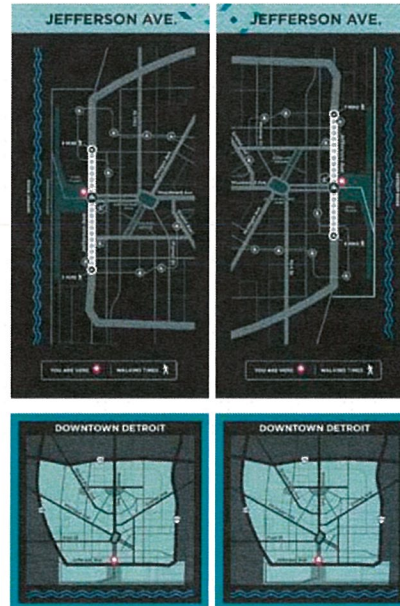

← **Hart Plaza Park** →
3 min ⌚

← **Woodward Ave** →
4 min ⌚

← **Riverwalk** →
4 min ⌚

← **Huntington Place** →
7 min ⌚

WEST SW (B)

JEFFERSON AVE

Hart Plaza Park →
3 min ⌚

Woodward Ave →
4 min ⌚

Riverwalk →
4 min ⌚

Huntington Place →
7 min ⌚

EAST NE (A)

JEFFERSON AVE

← **Renaissance Center** →
2 min ⌚

← **East Riverfront** →
10 min ⌚

← **Cullen Plaza** →
10 min ⌚

EAST NE (B)

JEFFERSON AVE

Renaissance Center →
2 min ⌚

East Riverfront →
10 min ⌚

Cullen Plaza →
10 min ⌚

FS 1-1

NORTH NW (A)

WOODWARD AVE

← Rosa Parks Transit Ctr
8 min ⤴

Entertainment District →
12 min ⤵

Midtown →
16 min ⤵

30

SOUTH SE (A)

WOODWARD AVE

← Municipal Center
3 min ⤴

← Spirit of Detroit Plaza
3 min ⤴

← Hart Plaza Park
5 min ⤴