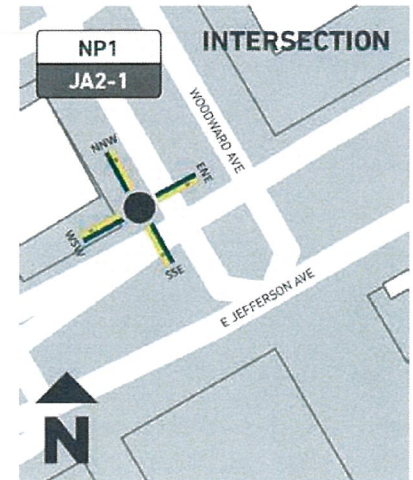

JA 2-1

NORTH NW (A)

WOODWARD AVE

← Campus Martius Park 5 min ⤴

← Cadillac Square 5 min ⤴

← Grand Circus Park 13 min ⤴

← Entertainment District 15 min ⤴

← Greektown 15 min ⤴

NORTH NW (B)

WOODWARD AVE

Campus Martius Park → 5 min ⤵

Cadillac Square → 5 min ⤵

Grand Circus Park → 13 min ⤵

Entertainment District → 15 min ⤵

Greektown → 15 min ⤵

SOUTH SE (A)

WOODWARD AVE

← Hart Plaza Park 1 min ⤴

← Riverwalk 4 min ⤴

SOUTH SE (B)

WOODWARD AVE

Hart Plaza Park → 1 min ⤵

Riverwalk → 4 min ⤵

WEST SW (A)

JEFFERSON AVE

← Huntington Place 4 min ⤴

WEST SW (B)

JEFFERSON AVE

Huntington Place → 4 min ⤵

EAST NE (A)

JEFFERSON AVE

← Renaissance Center 6 min ⤴

← East Riverfront 15 min ⤴

EAST NE (B)

JEFFERSON AVE

Renaissance Center → 6 min ⤵

East Riverfront → 15 min ⤵

19

19