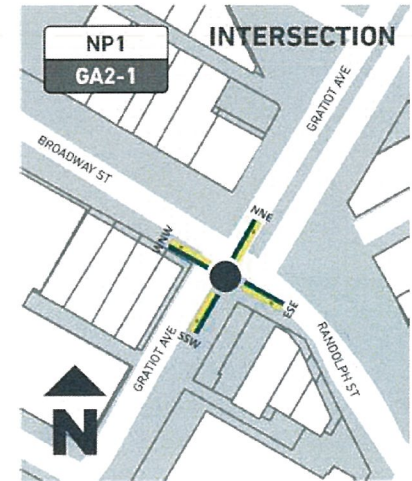

GA 2-1

NORTH NE (A)

GRATIOT AVE

← **Music Hall** →
5 min ⤴

← **Ford Field** →
6 min ⤴

← **Comerica Park** →
7 min ⤴

NORTH NE (B)

GRATIOT AVE

Music Hall →
5 min ⤴

Ford Field →
6 min ⤴

Comerica Park →
7 min ⤴

SOUTH SW (A)

GRATIOT AVE

← **The Belt** →
3 min ⤴

← **Woodward Ave** →
3 min ⤴

SOUTH SW (B)

GRATIOT AVE

The Belt →
3 min ⤴

Woodward Ave →
3 min ⤴

EAST SE (A)

RANDOLPH ST

← **Greektown** →
4 min ⤴

← **Cadillac Square** →
6 min ⤴

← **Municipal Center** →
9 min ⤴

← **Hart Plaza** →
12 min ⤴

EAST SE (B)

RANDOLPH ST

Greektown →
4 min ⤴

Cadillac Square →
6 min ⤴

Municipal Center →
9 min ⤴

Hart Plaza →
12 min ⤴

WEST NW (A)

BROADWAY ST

← **Detroit Opera House** →
4 min ⤴

← **Grand Circus Park** →
5 min ⤴

← **Fox Theater** →
10 min ⤴

WEST NW (B)

BROADWAY ST

Detroit Opera House →
4 min ⤴

Grand Circus Park →
5 min ⤴

Fox Theater →
10 min ⤴