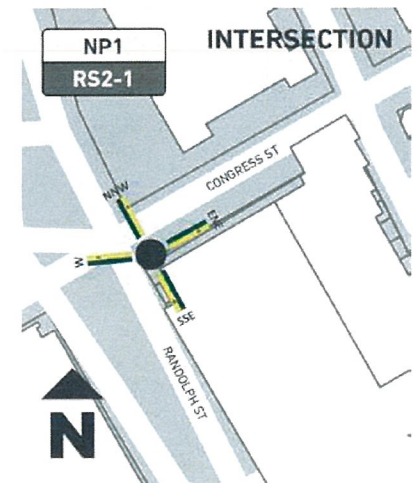

RS 2-1

NORTH NW (A)

RANDOLPH ST

- ← **Greektown**
  5 min ⤴ (1) (2)
- ← **The Belt**
  6 min ⤴
- ← **Detroit Opera House**
  9 min ⤴
- ← **Music Hall**
  10 min ⤴ (3)

NORTH NW (B)

RANDOLPH ST

- **Greektown** →
  5 min ⤵ (1) (2)
- **The Belt** →
  6 min ⤵
- **Detroit Opera House** →
  9 min ⤵
- **Music Hall** →
  10 min ⤵ (3)

SOUTH SE (A)

RANDOLPH ST

- ← **Municipal Center**
  3 min ⤴ (1) (2) (3)
- ← **Renaissance Center**
  6 min ⤴ (1) (2) (3)
- ← **Hart Plaza**
  7 min ⤴ (3)
- ← **Riverwalk**
  8 min ⤴

SOUTH SE (B)

RANDOLPH ST

- **Municipal Center** →
  3 min ⤵ (1) (2) (3)
- **Renaissance Center** →
  6 min ⤵ (1) (2) (3)
- **Hart Plaza** →
  7 min ⤵ (3)
- **Riverwalk** →
  8 min ⤵

WEST (A)

RANDOLPH ST

- ← **Cadillac Square**
  7 min ⤴ (1) (2)
- ← **Woodward Ave**
  3 min ⤴ (1) (2) (3)
- ← **Campus Martius Park**
  3 min ⤴ (1)
- ← **Rosa Parks Transit Ctr**
  15 min ⤴ (1) (2) (3)

WEST (B)

RANDOLPH ST

- **Cadillac Square** →
  7 min ⤵ (1) (2)
- **Woodward Ave** →
  3 min ⤵ (1) (2) (3)
- **Campus Martius Park** →
  3 min ⤵ (1)
- **Rosa Parks Transit Ctr** →
  15 min ⤵ (1) (2) (3)

EAST NE (A)

RANDOLPH ST

- ← **Bricktown**
  7 min ⤴ (1) (2) (3)

EAST NE (B)

RANDOLPH ST

- **Bricktown** →
  7 min ⤵ (1) (2) (3)