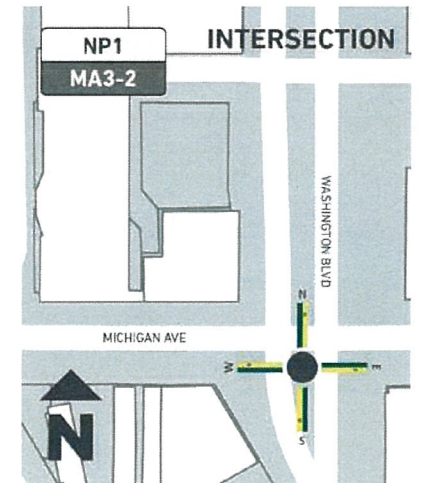

MA 3-2

NORTH (A)

← Grand Circus Park
8 min ⤴

NORTH (B)

Grand Circus Park →
8 min ⤴

SOUTH (A)

← Huntington Place
7 min ⤴

← Riverwalk
13 min ⤴

SOUTH (B)

Huntington Place →
7 min ⤴

Riverwalk →
13 min ⤴

WEST (A)

MICHIGAN AVE

← Rosa Parks Transit Ctr
2 min ⤴

← Corktown
13 min ⤴

← Michigan Cntrl Station
30 min ⤴

← Mexicantown
40 min ⤴

WEST (B)

MICHIGAN AVE

Rosa Parks Transit Ctr →
2 min ⤴

Corktown →
13 min ⤴

Michigan Cntrl Station →
30 min ⤴

Mexicantown →
40 min ⤴

EAST (A)

MICHIGAN AVE

← Woodward Ave
4 min ⤴

← Campus Martius Park
4 min ⤴

← Cadillac Square
7 min ⤴

← Greektown
12 min ⤴

EAST (B)

MICHIGAN AVE

Woodward Ave →
4 min ⤴

Campus Martius Park →
4 min ⤴

Cadillac Square →
7 min ⤴

Greektown →
12 min ⤴