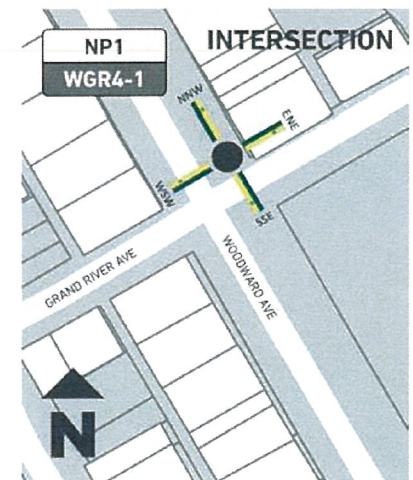

Music Hall →
6 min ⌚

WEST SW (B)

GRAND RIVER AVE

Capitol Park →
1 min ⌚

Rosa Parks Transit Ctr →
5 min ⌚

Beacon Park →
8 min ⌚

CS 1-1

NORTH (A)