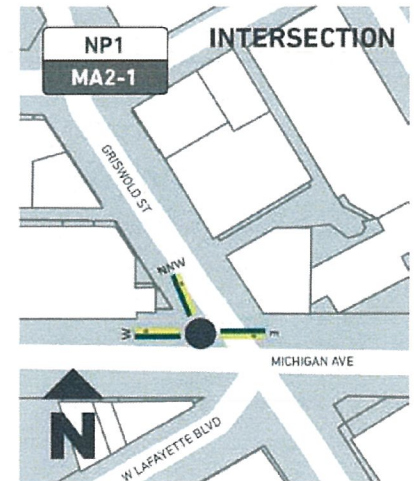

MA 2-1

NORTH NW (A)

MICHIGAN AVE

← Capitol Park →
4 min ⌚

NORTH NW (B)

MICHIGAN AVE

Capitol Park →
4 min ⌚

WEST (A)

MICHIGAN AVE

← Rosa Parks Transit Ctr →
5 min ⌚

← Corktown →
17 min ⌚

← Michigan Cntrl Station →
30 min ⌚

← Mexicantown →
46 min ⌚

WEST (B)

MICHIGAN AVE

Rosa Parks Transit Ctr →
5 min ⌚

Corktown →
17 min ⌚

Michigan Cntrl Station →
30 min ⌚

Mexicantown →
46 min ⌚

EAST (A)

MICHIGAN AVE

← Woodward Ave →
2 min ⌚

← Grand Martius Park →
2 min ⌚

← Cadillac Square →
5 min ⌚

← Greektown →
10 min ⌚

EAST (B)

MICHIGAN AVE

Woodward Ave →
2 min ⌚

Grand Martius Park →
2 min ⌚

Cadillac Square →
5 min ⌚

Greektown →
10 min ⌚

CAMPUS

CAMPUS