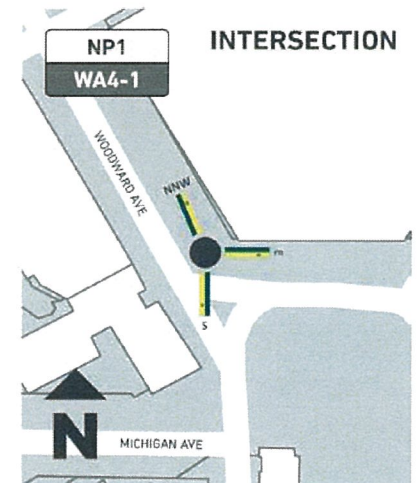

SOUTH (A)

WOODWARD AVE

- ← Rosa Parks Transit Ctr 7 min ⤴ (2, 3, 4)
- ← Municipal Center 5 min ⤴ (2, 1, 3)
- ← Spirit of Detroit Plaza 5 min ⤴
- ← Hart Plaza Park 10 min ⤴ (2)
- ← Riverwalk 13 min ⤴

SOUTH (B)

WOODWARD AVE

- Rosa Parks Transit Ctr → 7 min ⤵ (2, 3, 4)
- Municipal Center → 5 min ⤵ (2, 1, 3)
- Spirit of Detroit Plaza → 5 min ⤵
- Hart Plaza Park → 10 min ⤵ (2)
- Riverwalk → 13 min ⤵

WA 5-1

NORTH NW (A)