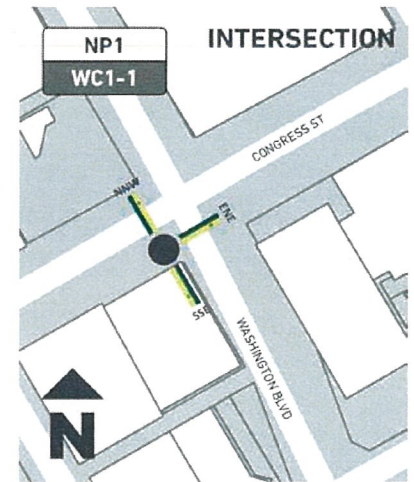

WC 1-1

NORTH NW (A)

WASHINGTON BLVD

← Michigan Ave →
5 min ⤴

← Rosa Parks Transit Ctr →
7 min ⤴

← Grand Circus Park →
10 min ⤴

← Entertainment District →
15 min ⤴

NORTH NW (B)

WASHINGTON BLVD

Michigan Ave →
5 min ⤴

Rosa Parks Transit Ctr →
7 min ⤴

Grand Circus Park →
10 min ⤴

Entertainment District →
15 min ⤴

SOUTH SE (A)

WASHINGTON BLVD

← Huntington Place →
3 min ⤴

← Riverwalk →
5 min ⤴

SOUTH SE (B)

WASHINGTON BLVD

Huntington Place →
3 min ⤴

Riverwalk →
5 min ⤴

EAST NE (A)

CONGRESS ST

← Woodward Ave →
4 min ⤴

← Campus Martius Park →
5 min ⤴

← Cadillac Square →
8 min ⤴

← Greektown →
12 min ⤴

EAST NE (B)

CONGRESS ST

Woodward Ave →
4 min ⤴

Campus Martius Park →
5 min ⤴

Cadillac Square →
8 min ⤴

Greektown →
12 min ⤴