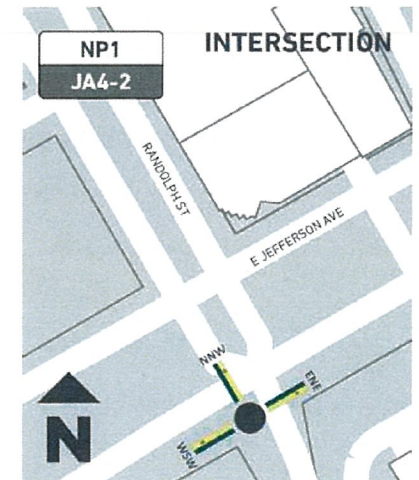

JA 4-2

NORTH NW (A)

RANDOLPH ST

← **Bricktown** →
7 min ⌚

← **Greektown** →
9 min ⌚

← **Entertainment District** →
13 min ⌚

NORTH NW (B)

RANDOLPH ST

Bricktown →
7 min ⌚

Greektown →
9 min ⌚

Entertainment District →
13 min ⌚

WEST SW (A)

JEFFERSON AVE

← **Hart Plaza Park** →
3 min ⌚

← **Woodward Ave** →
4 min ⌚

← **Riverwalk** →
4 min ⌚

← **Huntington Place** →
7 min ⌚

WEST SW (B)

JEFFERSON AVE

Hart Plaza Park →
3 min ⌚

Woodward Ave →
4 min ⌚

Riverwalk →
4 min ⌚

Huntington Place →
7 min ⌚

EAST NE (A)

JEFFERSON AVE

← **Renaissance Center** →
2 min ⌚

← **East Riverfront** →
10 min ⌚

← **Cullen Plaza** →
10 min ⌚

EAST NE (B)

JEFFERSON AVE

Renaissance Center →
2 min ⌚

East Riverfront →
10 min ⌚

Cullen Plaza →
10 min ⌚