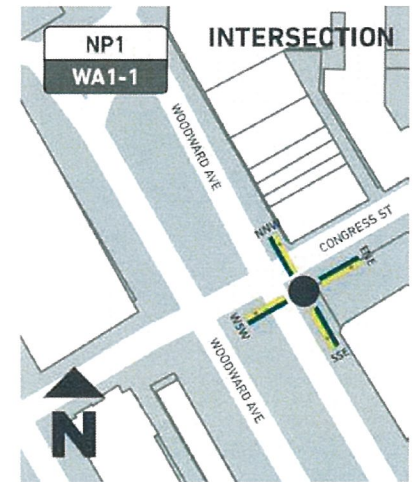

Huntington Place →
8 min ⤴ ⤵

SOUTH SE (A)

WOODWARD AVE

← **Municipal Center** →
2 min ⤴ ⤵

← **Spirit of Detroit Plaza** →
2 min ⤴ ⤵

← **Hart Plaza Park** →
11 min ⤴ ⤵

← **Riverwalk** →
7 min ⤴ ⤵

7 min
11 min

SOUTH SE (B)

WOODWARD AVE

Municipal Center →
2 min ⤴ ⤵

Spirit of Detroit Plaza →
2 min ⤴ ⤵

Hart Plaza Park →
11 min ⤴ ⤵

Riverwalk →
7 min ⤴ ⤵

7
11

WA 1-2