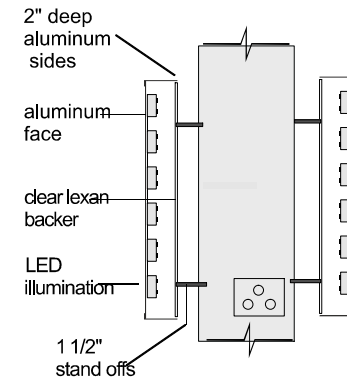

**Halo Channel Letters Mounted on Extrusion Blade Sign**

Side Elevation - No Scale

Aluminum extruded sign cabinet with halo lit letters mounted to both sides

Owner & tenant agree maximum illumination for this sign will not exceed 3500 NITS during the hours of 6am - 10pm or 40 NITS from 10pm - 6am