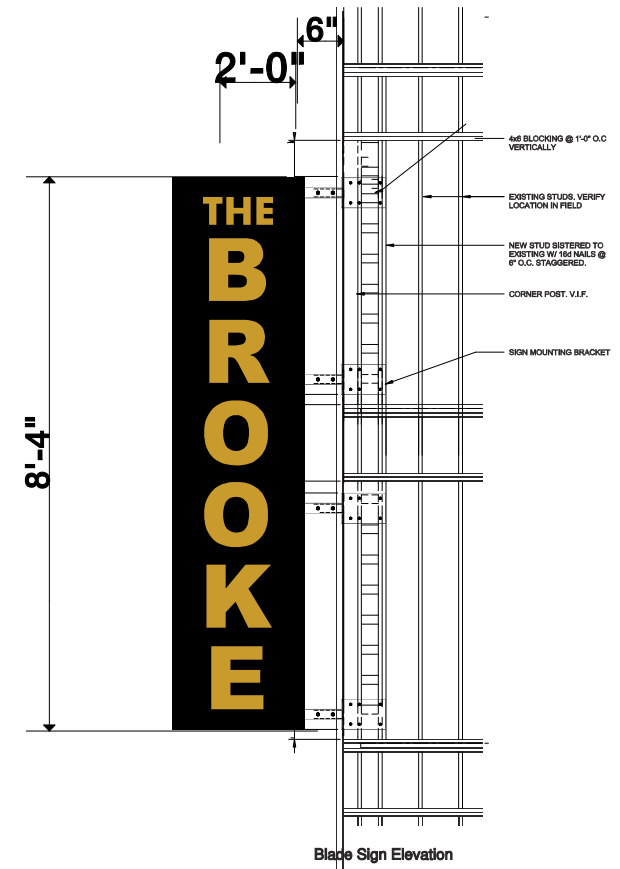

**Halo Channel Letters Mounted on Extrusion Blade Sign**

Side Elevation - No Scale

Aluminum extruded sign cabinet with halo lit letters mounted to both sides

Owner & tenant agree maximum illumination for this sign will not exceed 3500 NITS during the hours of 6am - 10pm or 40 NITS from 10pm - 6am

Projecting sign mounted to corner of building

The Brooke on Bagley  
 2420 Bagley  
 Detroit, MI

10-20-2023

INTERCITY NEON  
 P.O. Box 3762  
 Centerline, MI 48015  
 ph: 586-754-6020  
 fax: 586-754-7436