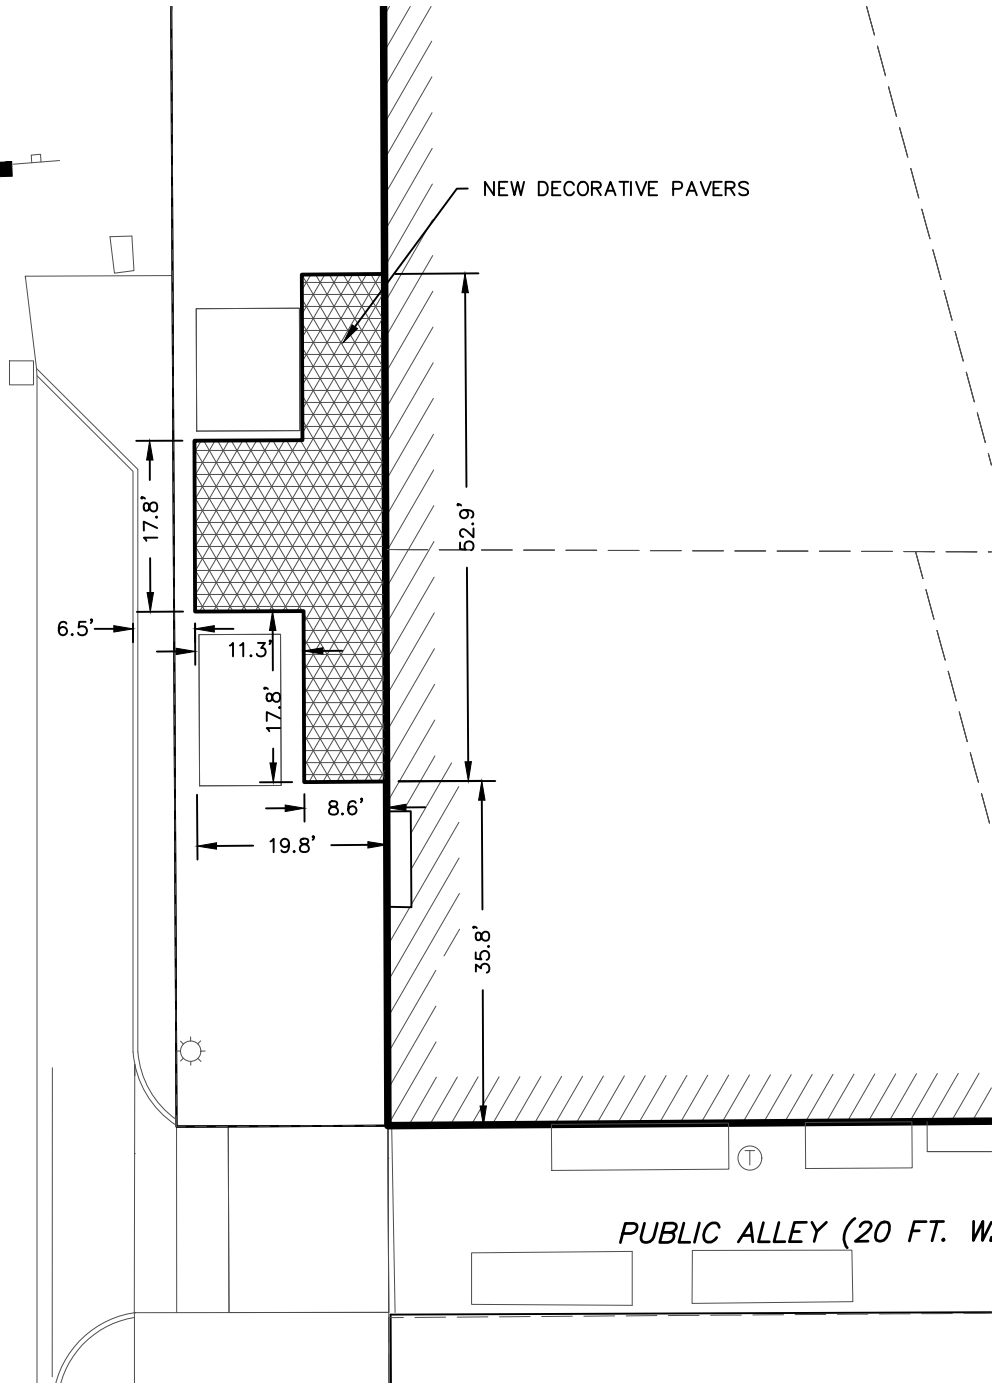

WASHINGTON BOULEVARD
(195 FT. WD.) (PUBLIC)

EXHIBIT 4

LEGEND

PROPOSED AT GRADE ENCROACHMENT FOR NEW DECORATIVE PAVERS INTO WASHINGTON BLVD.