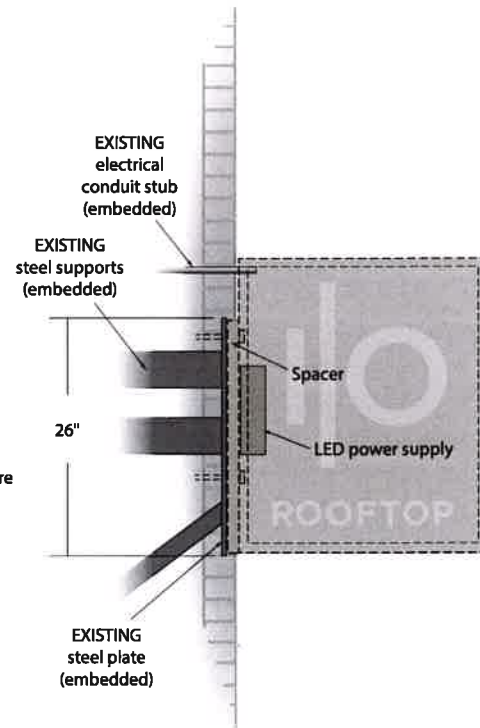

SCALE - 3/4" = 1'-0"
6 Square Foot Surface Area

SIDEVIEW

THE GODFREY	Sales Person: Matt Thomas	Drawn By: Steve	Date: 5/18/2022	File Name: The Godfrey	Revision: 06/06/2023	 11444 Kaltz Ave Warren, MI 48089 Phone: 586-759-2700 Fax: 586-759-2703
	<p style="font-size: small; color: red;">This drawing and design/layout is the property of Metro Detroit Signs. The use of which in part or in whole is not permitted without prior written consent from Metro Detroit Signs. All rights reserved. Copyright 2018</p> <p>Customer Signature _____ Date _____</p>				Work Order#: XXX	