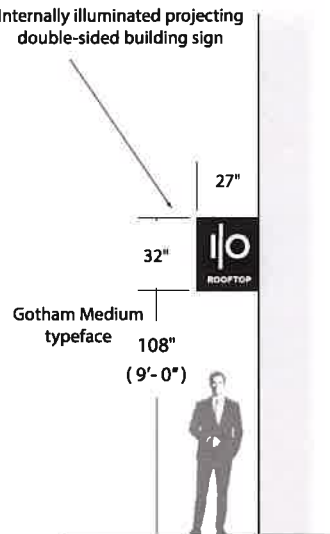

CONCEPT - 3/16" = 1'-0"

Internally illuminated projecting double-sided building sign

ELEVATION

SIDE VIEW

with White LED modules.
Routed-out pushed thru
White opaque graphics.

DAY LIGHT SIMULATION

NIGHT SIMULATION

COLORS

Opaque White Vinyl Diffuser Film MAP Back

THE GODFREY	Sales Person: Matt Thomas	Drawn By: Steve	Date: 5/18/2022	File Name: The Godfrey	Revision: 06/06/2023	 11444 Kaltz Ave Warren, MI 48089 Phone: 586-759-2700 Fax: 586-759-2703
	This drawing and design/layout is the property of Metro Detroit Signs. The use of which in part or in whole is not permitted without prior written consent from Metro Detroit Signs. All rights reserved. Copyright 2018				Work Order#: XXX	
Customer Signature _____				Date _____		