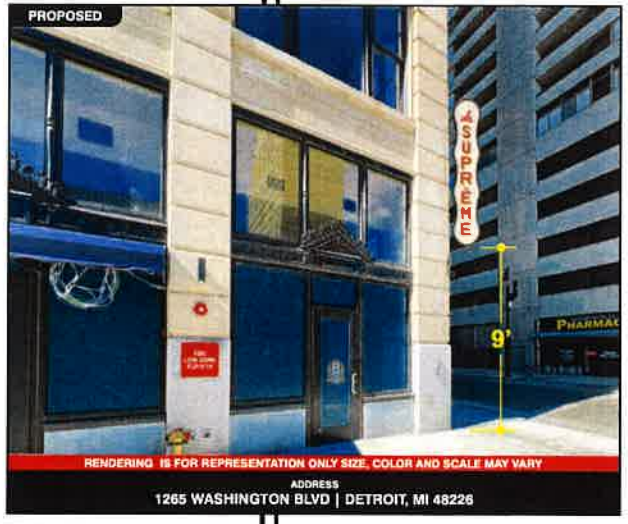

SIGN DIMENSIONS
 96"x18' Sign Face - 12 Sq. Ft.

NOTES
 • Double Sided Blade Sign with Exposed Neon

Le Supreme

Sales Person: Joe Stelzer Drawn By: Connie Fotiu Date: 4/25/2023 File Name: Le Supreme 230773.cdr
 Blade Sign Design01 Pg 1