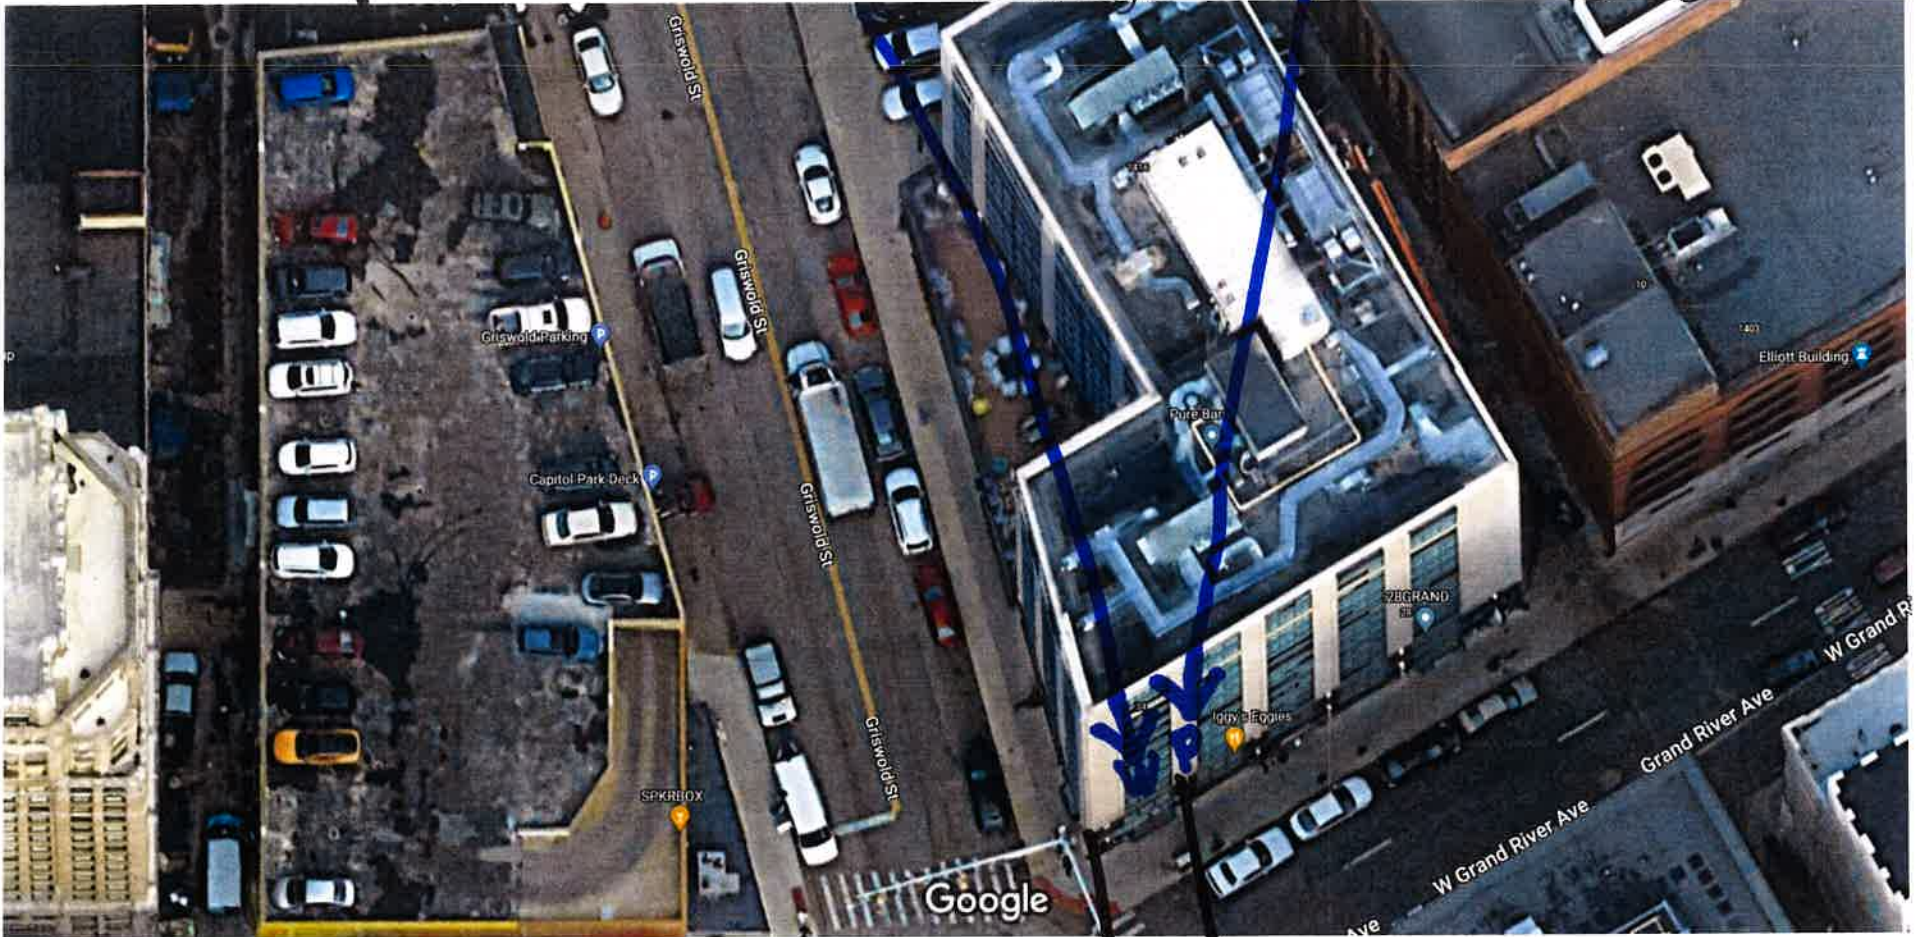

Google Maps

N ↑ Site Plan

W = Throwbacks Home
Wall Sign

P = Face change on
Projecting Sign

Map data ©2023, Map data ©2023 Google 20 ft

35'
tenant frontage