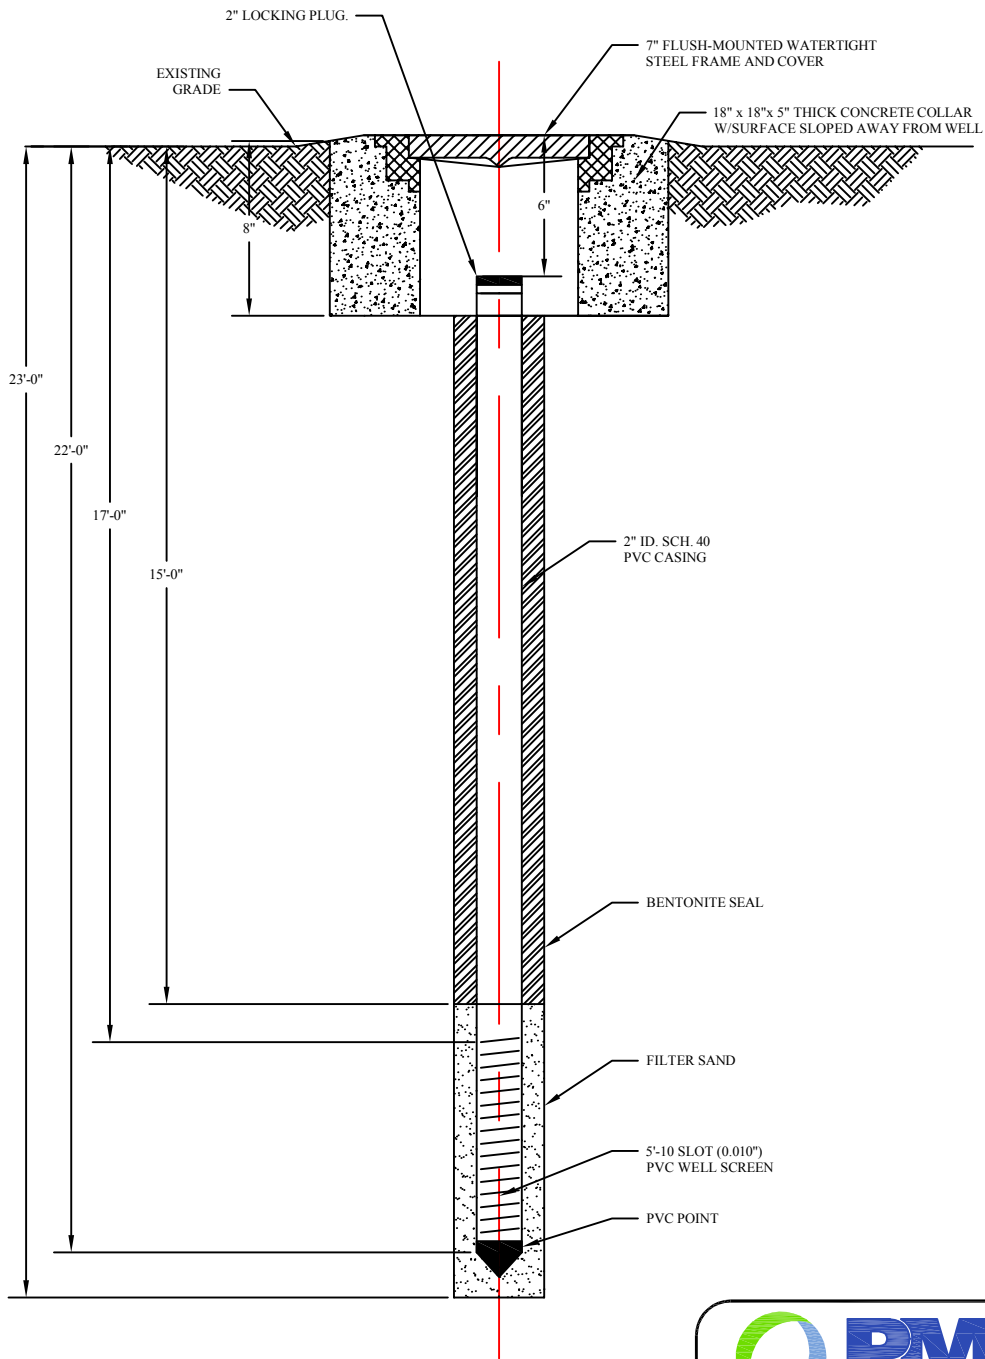

TYPICAL MONITORING WELL DIAGRAM

FIGURE X
TYPICAL MONITORING WELL DIAGRAM

PROJ: MONITORING WELL DIAGRAM

<p>THIS IS NOT A LEGAL SURVEY</p> <p>VERIFY SCALE</p> <p>0 NTS</p> <p>IF NOT 1" ON THIS SHEET, ADJUST SCALES ACCORDINGLY.</p>	DRN BY: CS	DATE: 1/16/2018
	CHKD BY: WW	SCALE: NTS
FILE NAME: Monitoring Well Detail		