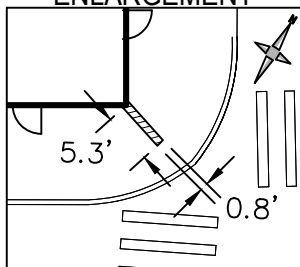

LEGEND

ABOVE GRADE ENCROACHMENT FOR
SIGN BEGINNING 8.0 FEET ABOVE GRADE
TO 16.0 FEET ABOVE GRADE

ENCROACHMENT ENLARGEMENT

SCALE: 1" = 20'

EDDYSTONE SIGN ENCROACHMENT