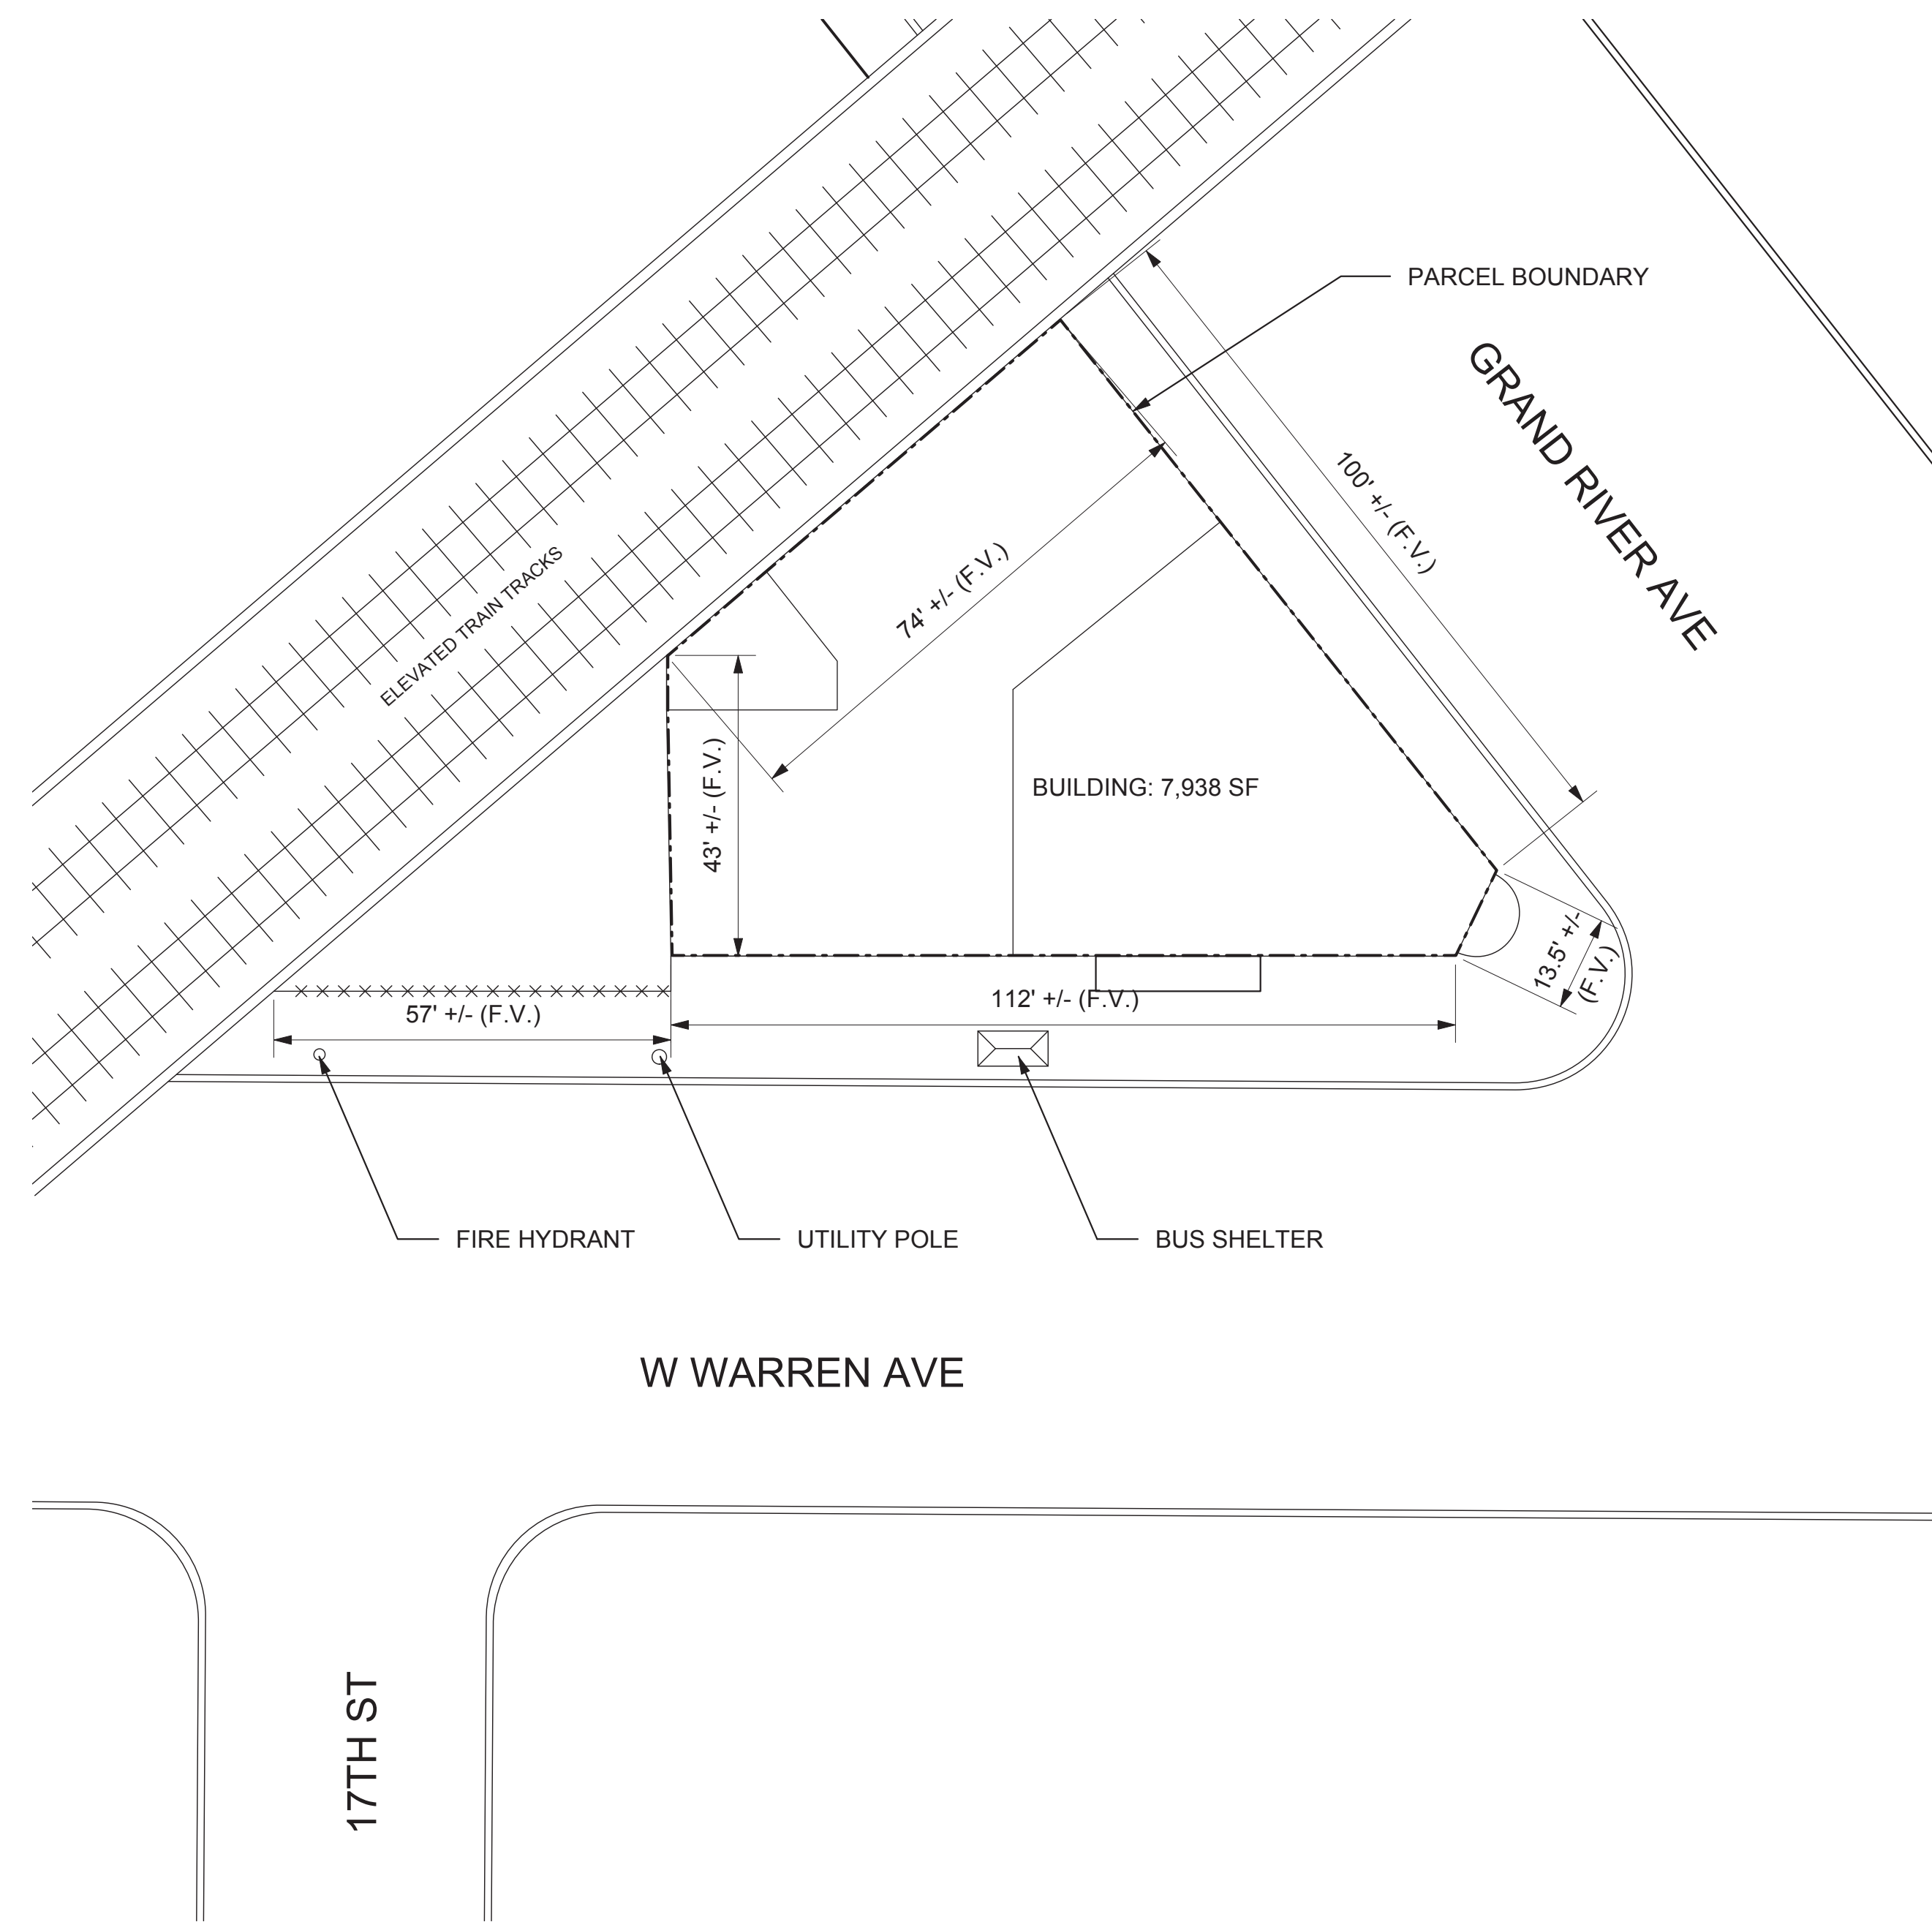

ISSUE	DATE
REVIEW	XX/XX/23

SHEET TITLE
SITE PLAN

SHEET
S1.0

NUMBER 1 OF 1

PROJECT INFORMATION

OWNER BRUNO VANZIELEGHEM
ADDRESS 5001 GRAND RIVER AVE
DETROIT, MI, 48208

PARCEL ID 10000546

ZONING M4
ZONING OVERLAY GATEWAY RADIAL THOROUGHFARE
(GRAND RIVER AVE)

LOT AREA 0.164 AC
BUILDING AREA 7,938 SF

SITE PLAN
SCALE: 1" = 20'