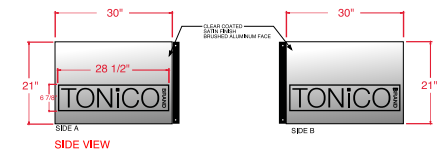

SITE PLAN

sign sq. ft.=4.375

NOTE: EXTERNALLY ILLUMINATED DOUBLE SIDED BLADE SIGN
w/ PUSH THRU COPY

TONICO BRAND SITE PLAN

File Name: TONICO BRAND	Date: 6-24-22	Drawn by: AS
Customer: MIDTOWN	This drawing is the property of SPECTRUM NEON CO, DETROIT MI. And is submitted in connection with the transaction to which it pertains and is not to be traced or copied. It must not be used in any manner detrimental to our interests and must be returned upon request.	
Location: 66 E. Forest Ave, Detroit MI-48201	Checked by: KPK	