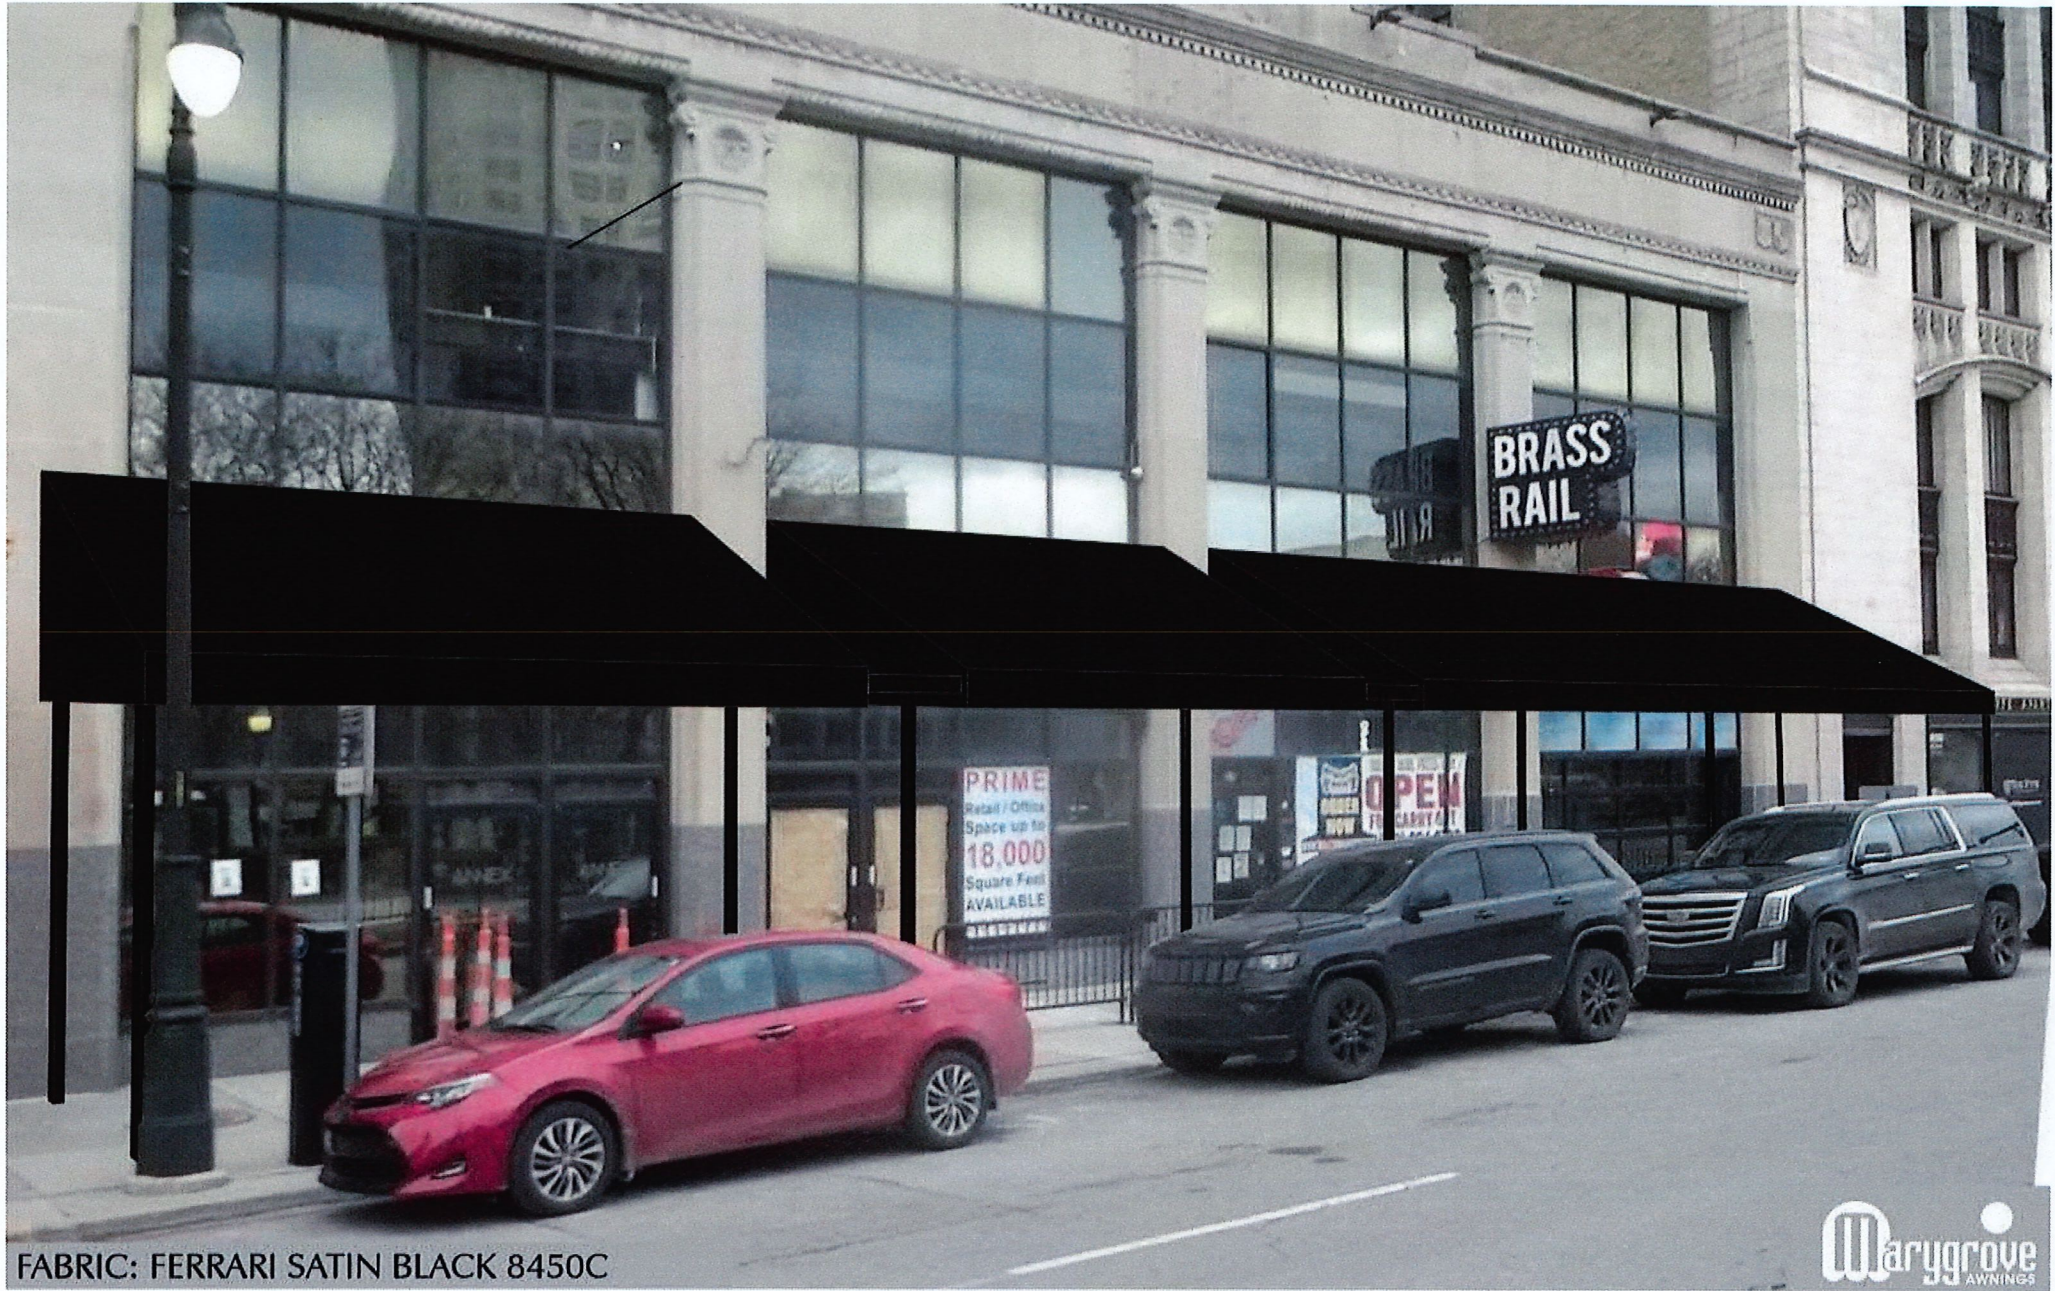

Graphic Rendering AWN2021-00012

FABRIC: FERRARI SATIN BLACK 8450C