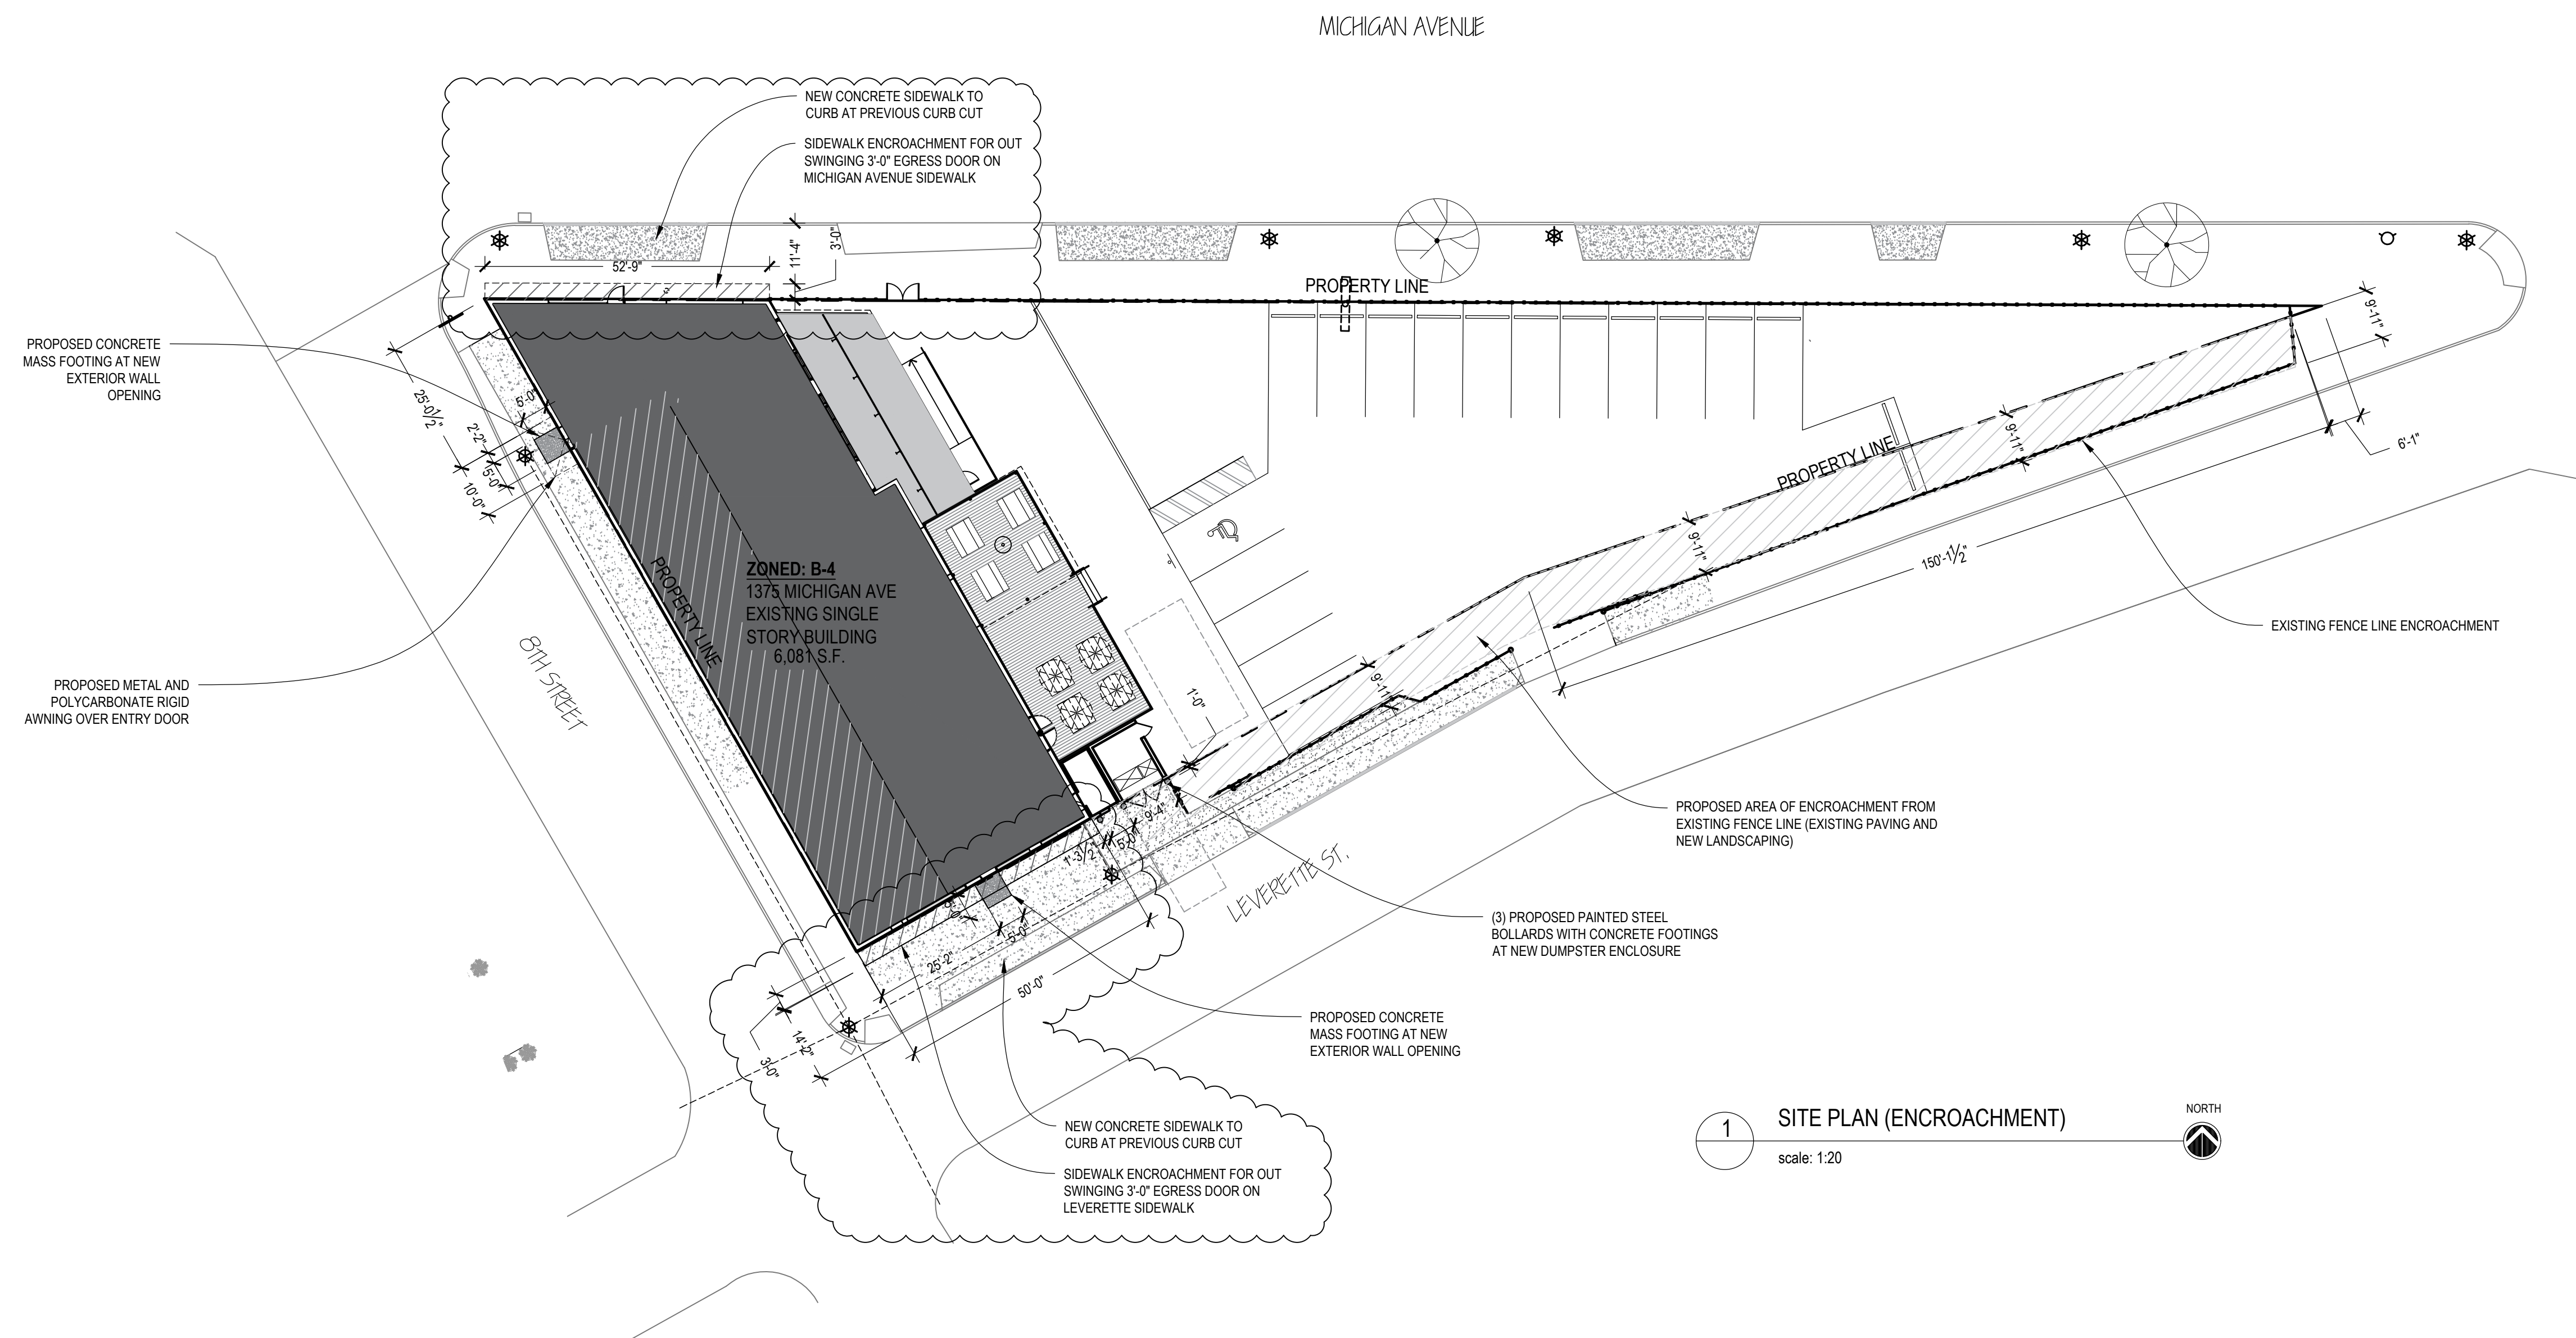

Project:

DETROIT AXE
NEW BAR AND ABE THROWING VENUE
1375 MICHIGAN AVE DETROIT MI 48226

Seal:

Issue Date:

ENCROACHMENT	12/17/2020

Sheet Title:

SITE PLAN

Sheet Number:

SP-101

1 SITE PLAN (ENCROACHMENT)
scale: 1:20