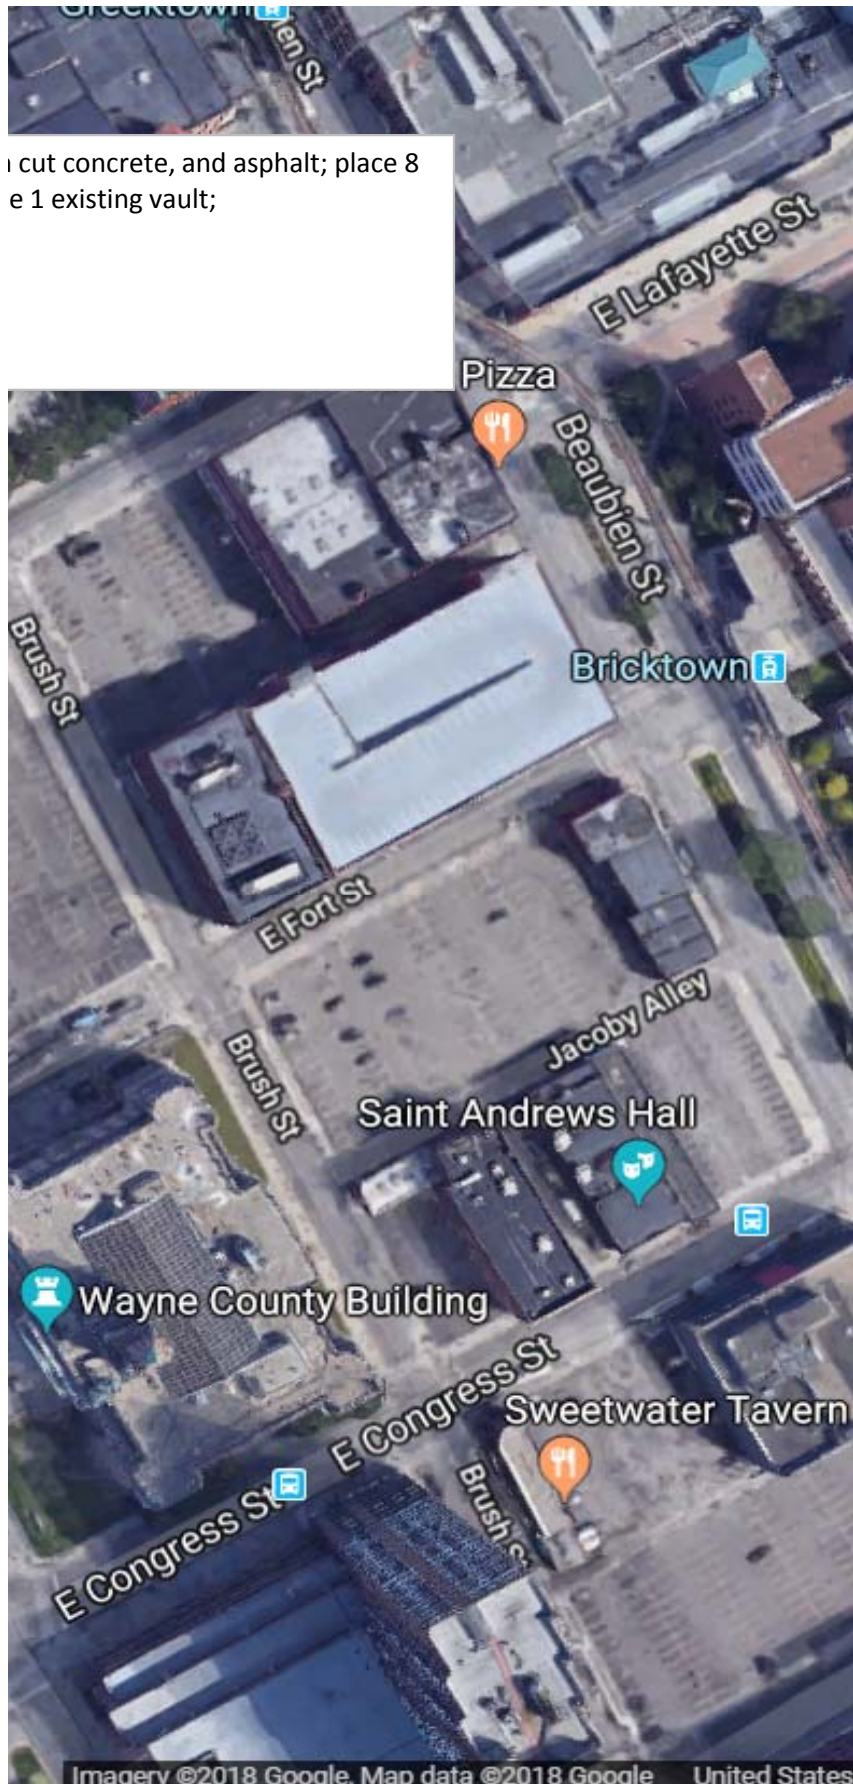

cut concrete, and asphalt; place 8 e 1 existing vault;