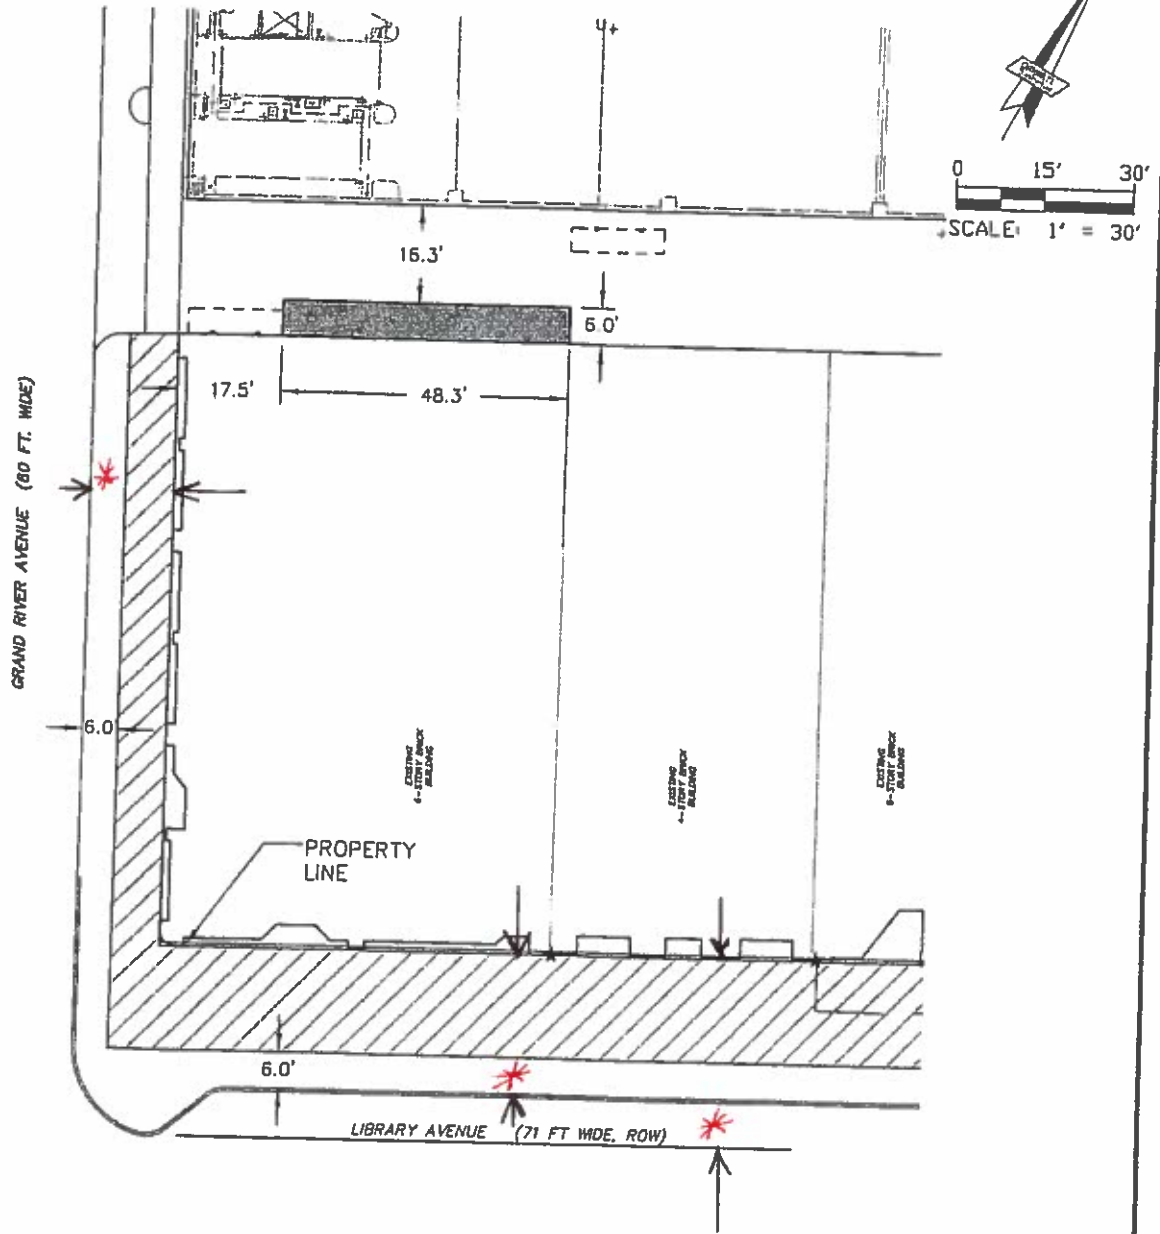

BANKRATE BALCONY ENCROACHMENT

Know what's below.
Call before you dig.

1274 LIBRARY ST.

CITY OF DETROIT, WAYNE COUNTY, MICHIGAN

giffels webster

28 West Adams Road
Suite 1200
Detroit, MI 48226
p (313) 952-4442
f (313) 962-5068
www.giffelswebster.com

Executive: MWM
Manager: MWM
Designer: AMG
Quality Control: TET

DATE:	ISSUE:

Date: 08.22.2017
Scale: 1"=30'
Sheet: 1 OF 1
Project: 0

Copyright © 2017 Giffels Webster
No reproduction shall be made
without the prior written consent of
Giffels Webster