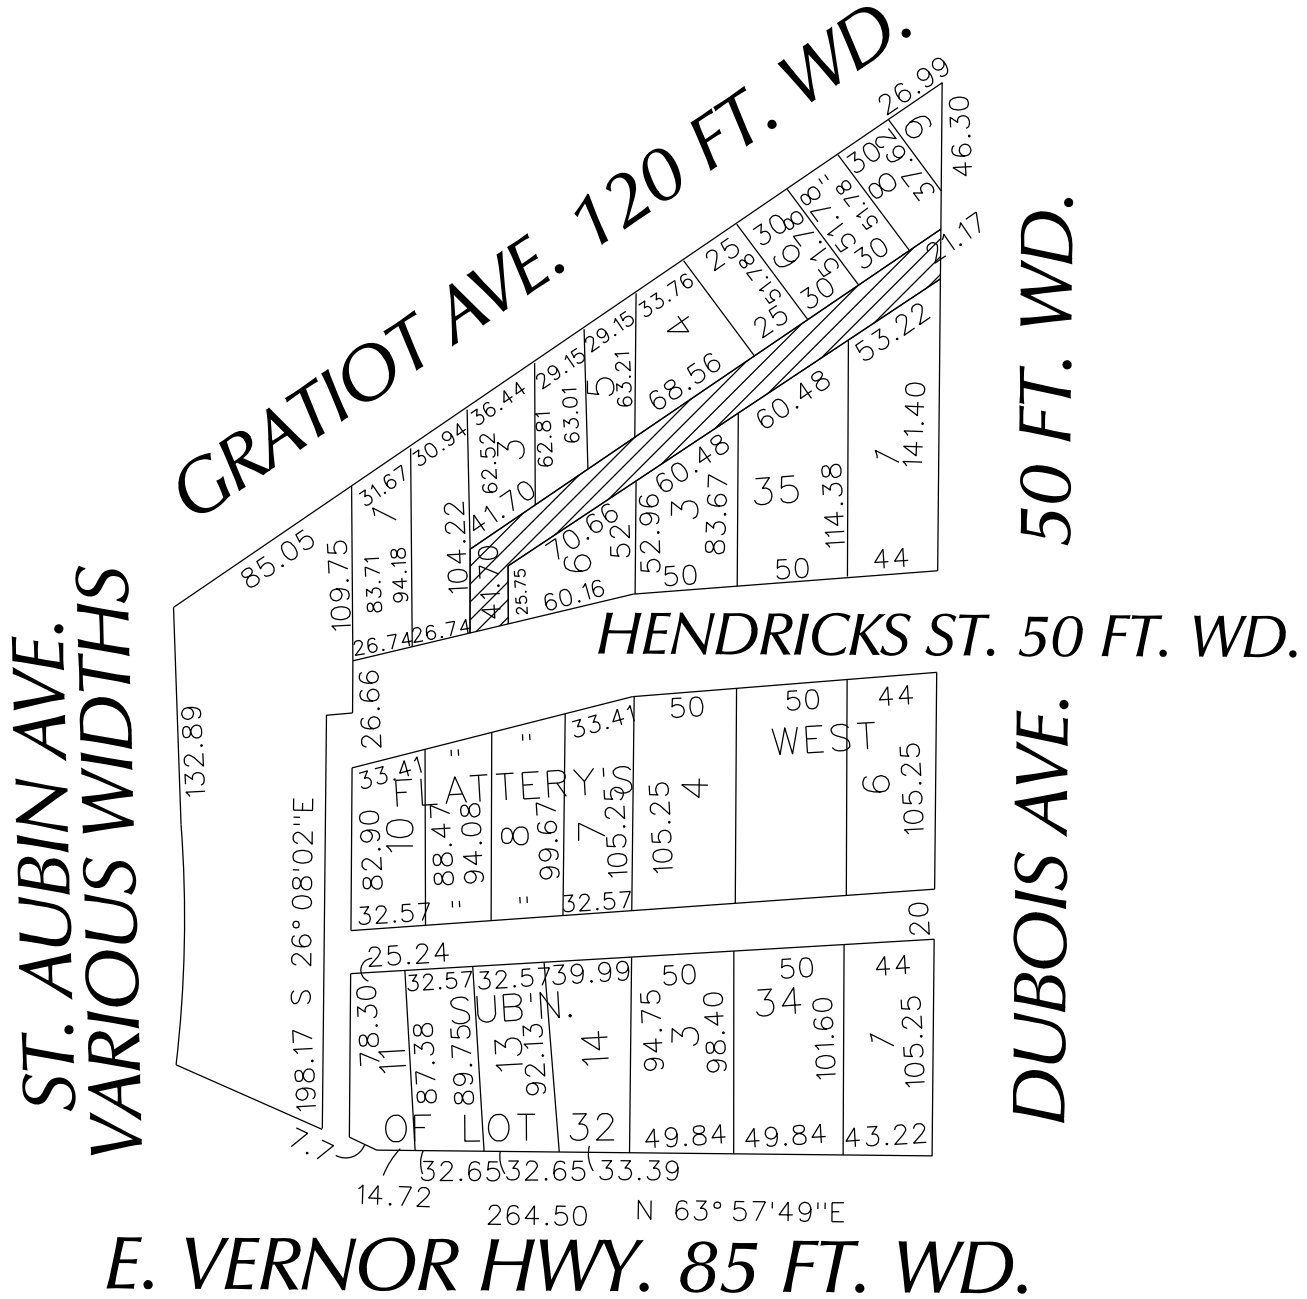

PETITION NO. 1416
 RHOADES MCKEE
 55 CAMPAU AVE. NW
 GRAND RAPIDS, MICHIGAN 48503
 SCOTT J. STEINER
 PHONE NO. 616 235-3500

 - REQUESTED CONVERSION TO EASEMENT

(FOR OFFICE USE ONLY)

CARTO 39 E

B					
A					
DESCRIPTION	DRWN	CHKD	APPD	DATE	
REVISIONS					
DRAWN BY	WLW	CHECKED			
DATE	03-20-17	APPROVED			

REQUEST TO CONVERT TO EASEMENT
 THE EAST/WEST AND NORTH/SOUTH
 PUBLIC ALLEY, 21.17 FT. WD.
 IN THE AREA BOUND BY
 ST. AUBIN, GRATIOT, DUBOIS AVE.
 AND E. VERNOR HWY.

CITY OF DETROIT CITY ENGINEERING DEPARTMENT SURVEY BUREAU	
JOB NO.	01-01
DRWG. NO.	X 1416