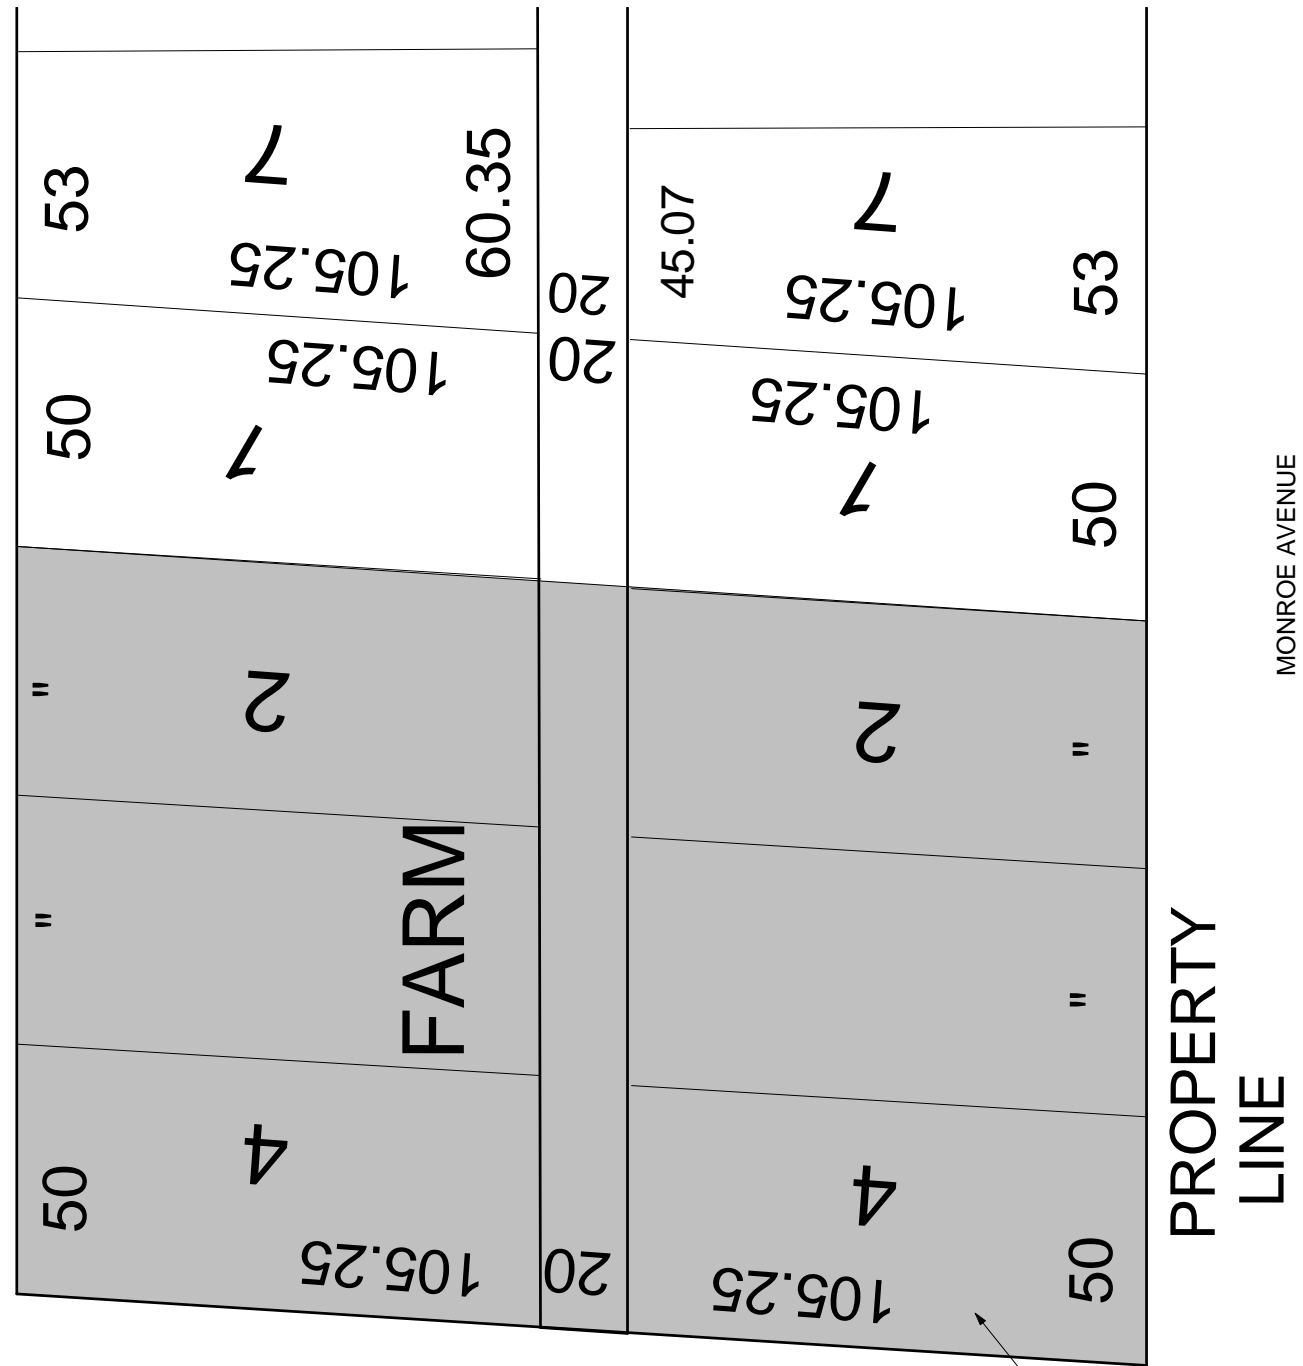

ST. ANTOINE STREET

**IN PROGRESS - DESIGN
DEVELOPMENT ONLY - NOT
INTENDED FOR CONSTRUCTION**

GREETTOWN CASINO, MI - 03/25/2015
PRELIMINARY PLAN SKETCH
NOTE: FOR PRELIMINARY USE ONLY.
NOT FOR CONSTRUCTION.
THESE DRAWINGS ARE INTENDED TO EXPRESS DESIGN INTENT, WHICH IS SUBJECT
TO CHANGE AT ANYTIME AND DO NOT REFLECT FINAL APPROVED SITE CONDITIONS.

MONROE AVENUE

ST. ANTOINE STREET

MONROE AVENUE

APPROXIMATE GREEKTOWN CASINO PARCELS SHOWN GREY

**IN PROGRESS - DESIGN
DEVELOPMENT ONLY - NOT
INTENDED FOR CONSTRUCTION**

GREEKTOWN CASINO, MI - 03/25/2015
PRELIMINARY PLAN SKETCH
NOTE: FOR PRELIMINARY USE ONLY.
NOT FOR CONSTRUCTION.
THESE DRAWINGS ARE INTENDED TO EXPRESS DESIGN INTENT (WHICH IS SUBJECT
TO CHANGE AT ANYTIME) AND DO NOT REFLECT FINAL APPROVED SITE CONDITIONS.