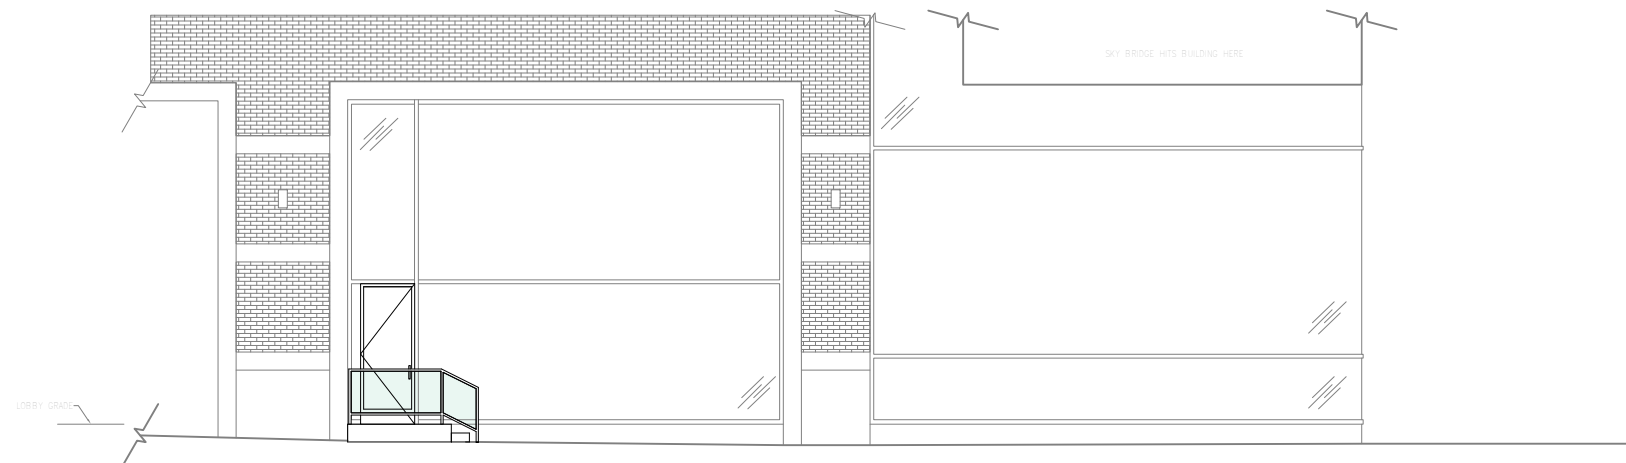

ST. ANTOINE STREET

**IN PROGRESS - DESIGN
DEVELOPMENT ONLY - NOT
INTENDED FOR CONSTRUCTION**

GREETTOWN CASINO, MI - 03/25/2015
PRELIMINARY PLAN SKETCH
NOTE: FOR PRELIMINARY USE ONLY.
NOT FOR CONSTRUCTION.
THESE DRAWINGS ARE INTENDED TO EXPRESS DESIGN INTENT, WHICH IS SUBJECT
TO CHANGE AT ANYTIME AND DO NOT REFLECT FINAL APPROVED SITE CONDITIONS.

MONROE AVENUE

ST. ANTOINE STREET

MONROE AVENUE

APPROXIMATE GREEKTOWN CASINO PARCELS SHOWN GREY

**IN PROGRESS - DESIGN
DEVELOPMENT ONLY - NOT
INTENDED FOR CONSTRUCTION**

GREEKTOWN CASINO, MI - 03/25/2015
PRELIMINARY PLAN SKETCH
NOTE: FOR PRELIMINARY USE ONLY.
NOT FOR CONSTRUCTION.
THESE DRAWINGS ARE INTENDED TO EXPRESS DESIGN INTENT (WHICH IS SUBJECT
TO CHANGE AT ANYTIME) AND DO NOT REFLECT FINAL APPROVED SITE CONDITIONS.

**IN PROGRESS - DESIGN
DEVELOPMENT ONLY - NOT
INTENDED FOR CONSTRUCTION**

GREEKTOWN CASINO, MI - 03/25/2015
PRELIMINARY ELEVATION SKETCH
NOTE: FOR PRELIMINARY USE ONLY.
NOT FOR CONSTRUCTION.
THESE DRAWINGS ARE INTENDED TO EXPRESS DESIGN INTENT (WHICH IS SUBJECT
TO CHANGE AT ANYTIME) AND DO NOT REFLECT FINAL APPROVED SITE CONDITIONS.