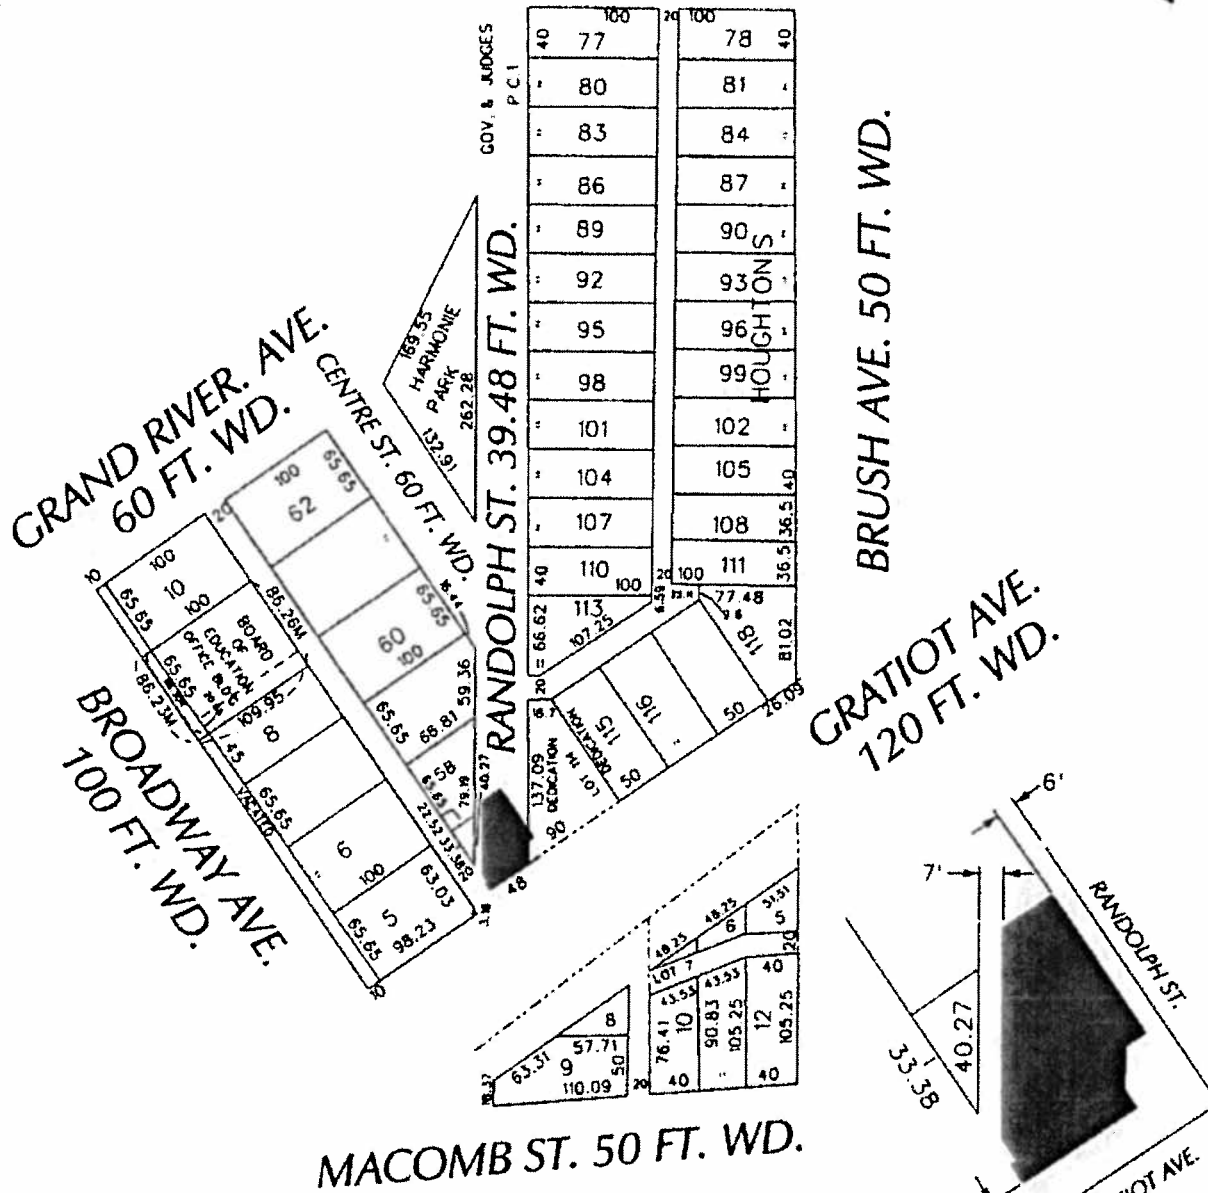

A petition drawing is attached. Property shown on the attached print is proposed to be changed as indicated.

Kindly report (using the back of this sheet) the nature of your services (if any) affected by the proposed change and the estimated costs of removing and rerouting such services (if necessary).

MADISON ST. 90 FT. WD.

BRUSH AVE. 50 FT. WD.

GRATIOT AVE. 120 FT. WD.

- REQUEST ENCROACHMENT
 (With Outdoor Seating)

(FOR OFFICE USE ONLY)

B				
A				
DESCRIPTION				
REVISIONS				
DRAWN BY	WLW	CHECKED		
DATE	02-10-15	APPROVED		