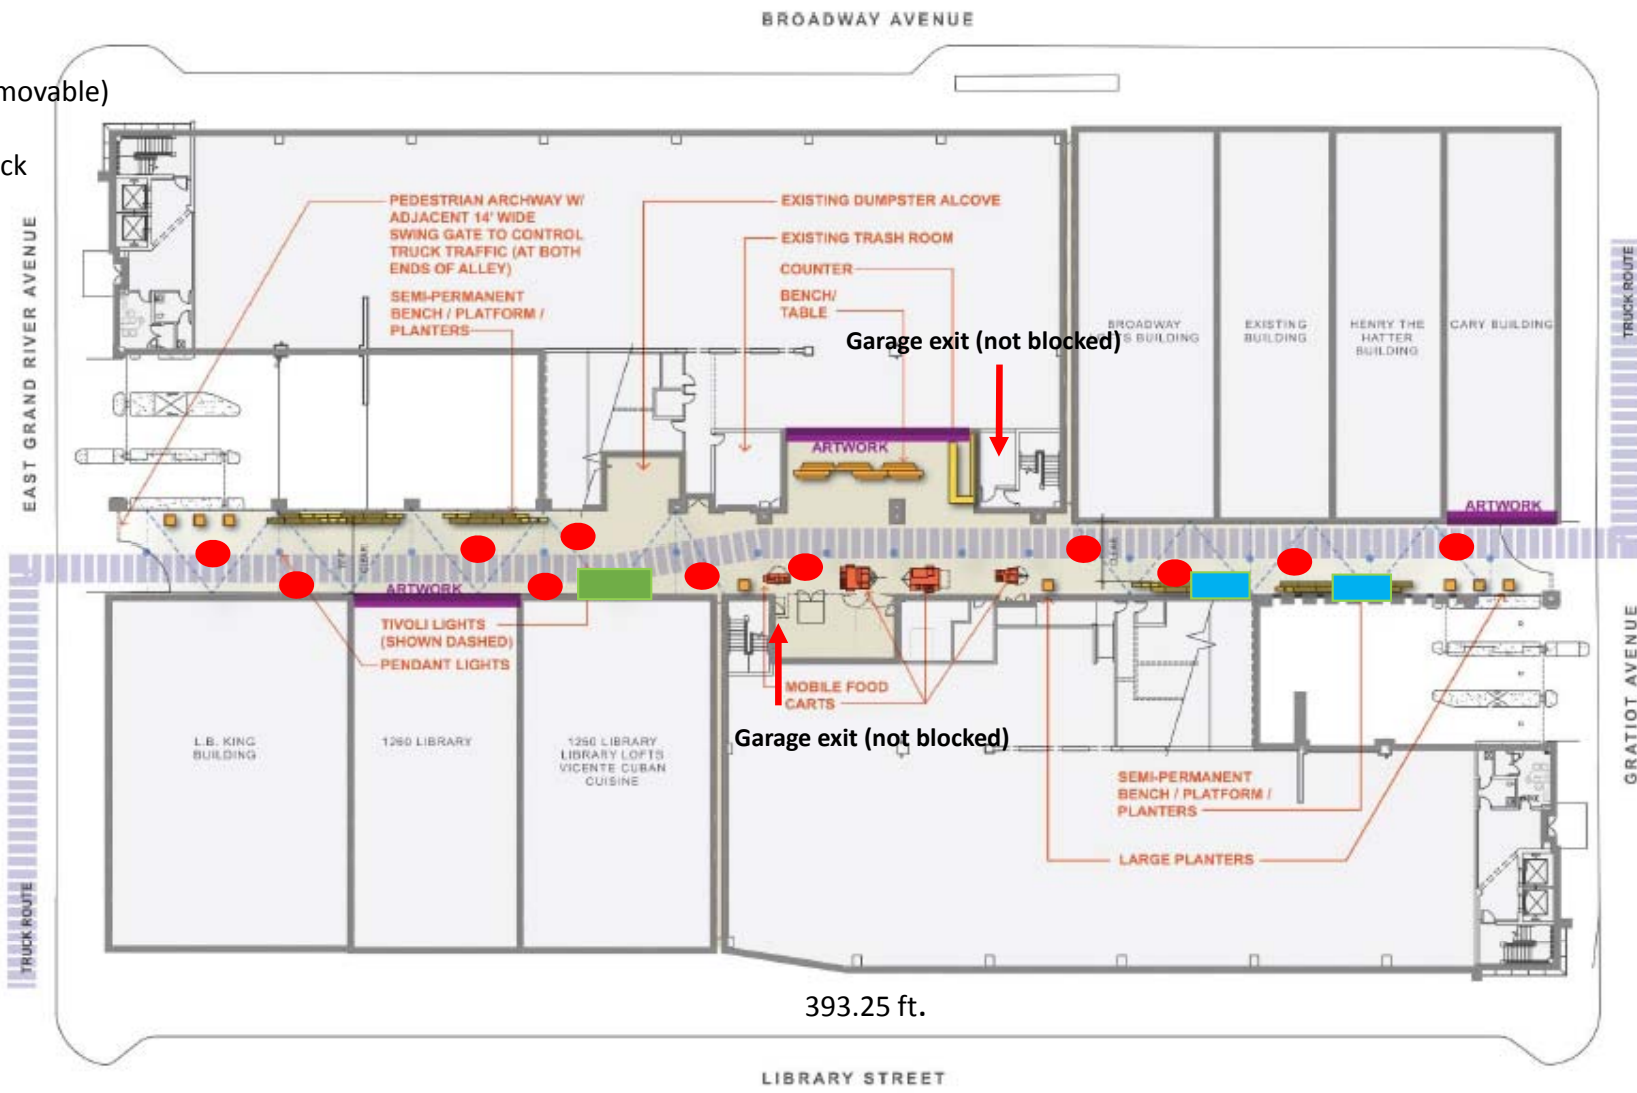

Legend

- Tables (movable)
- DJ
- Food Truck

19.63 ft.

393.25 ft.

LIBRARY STREET