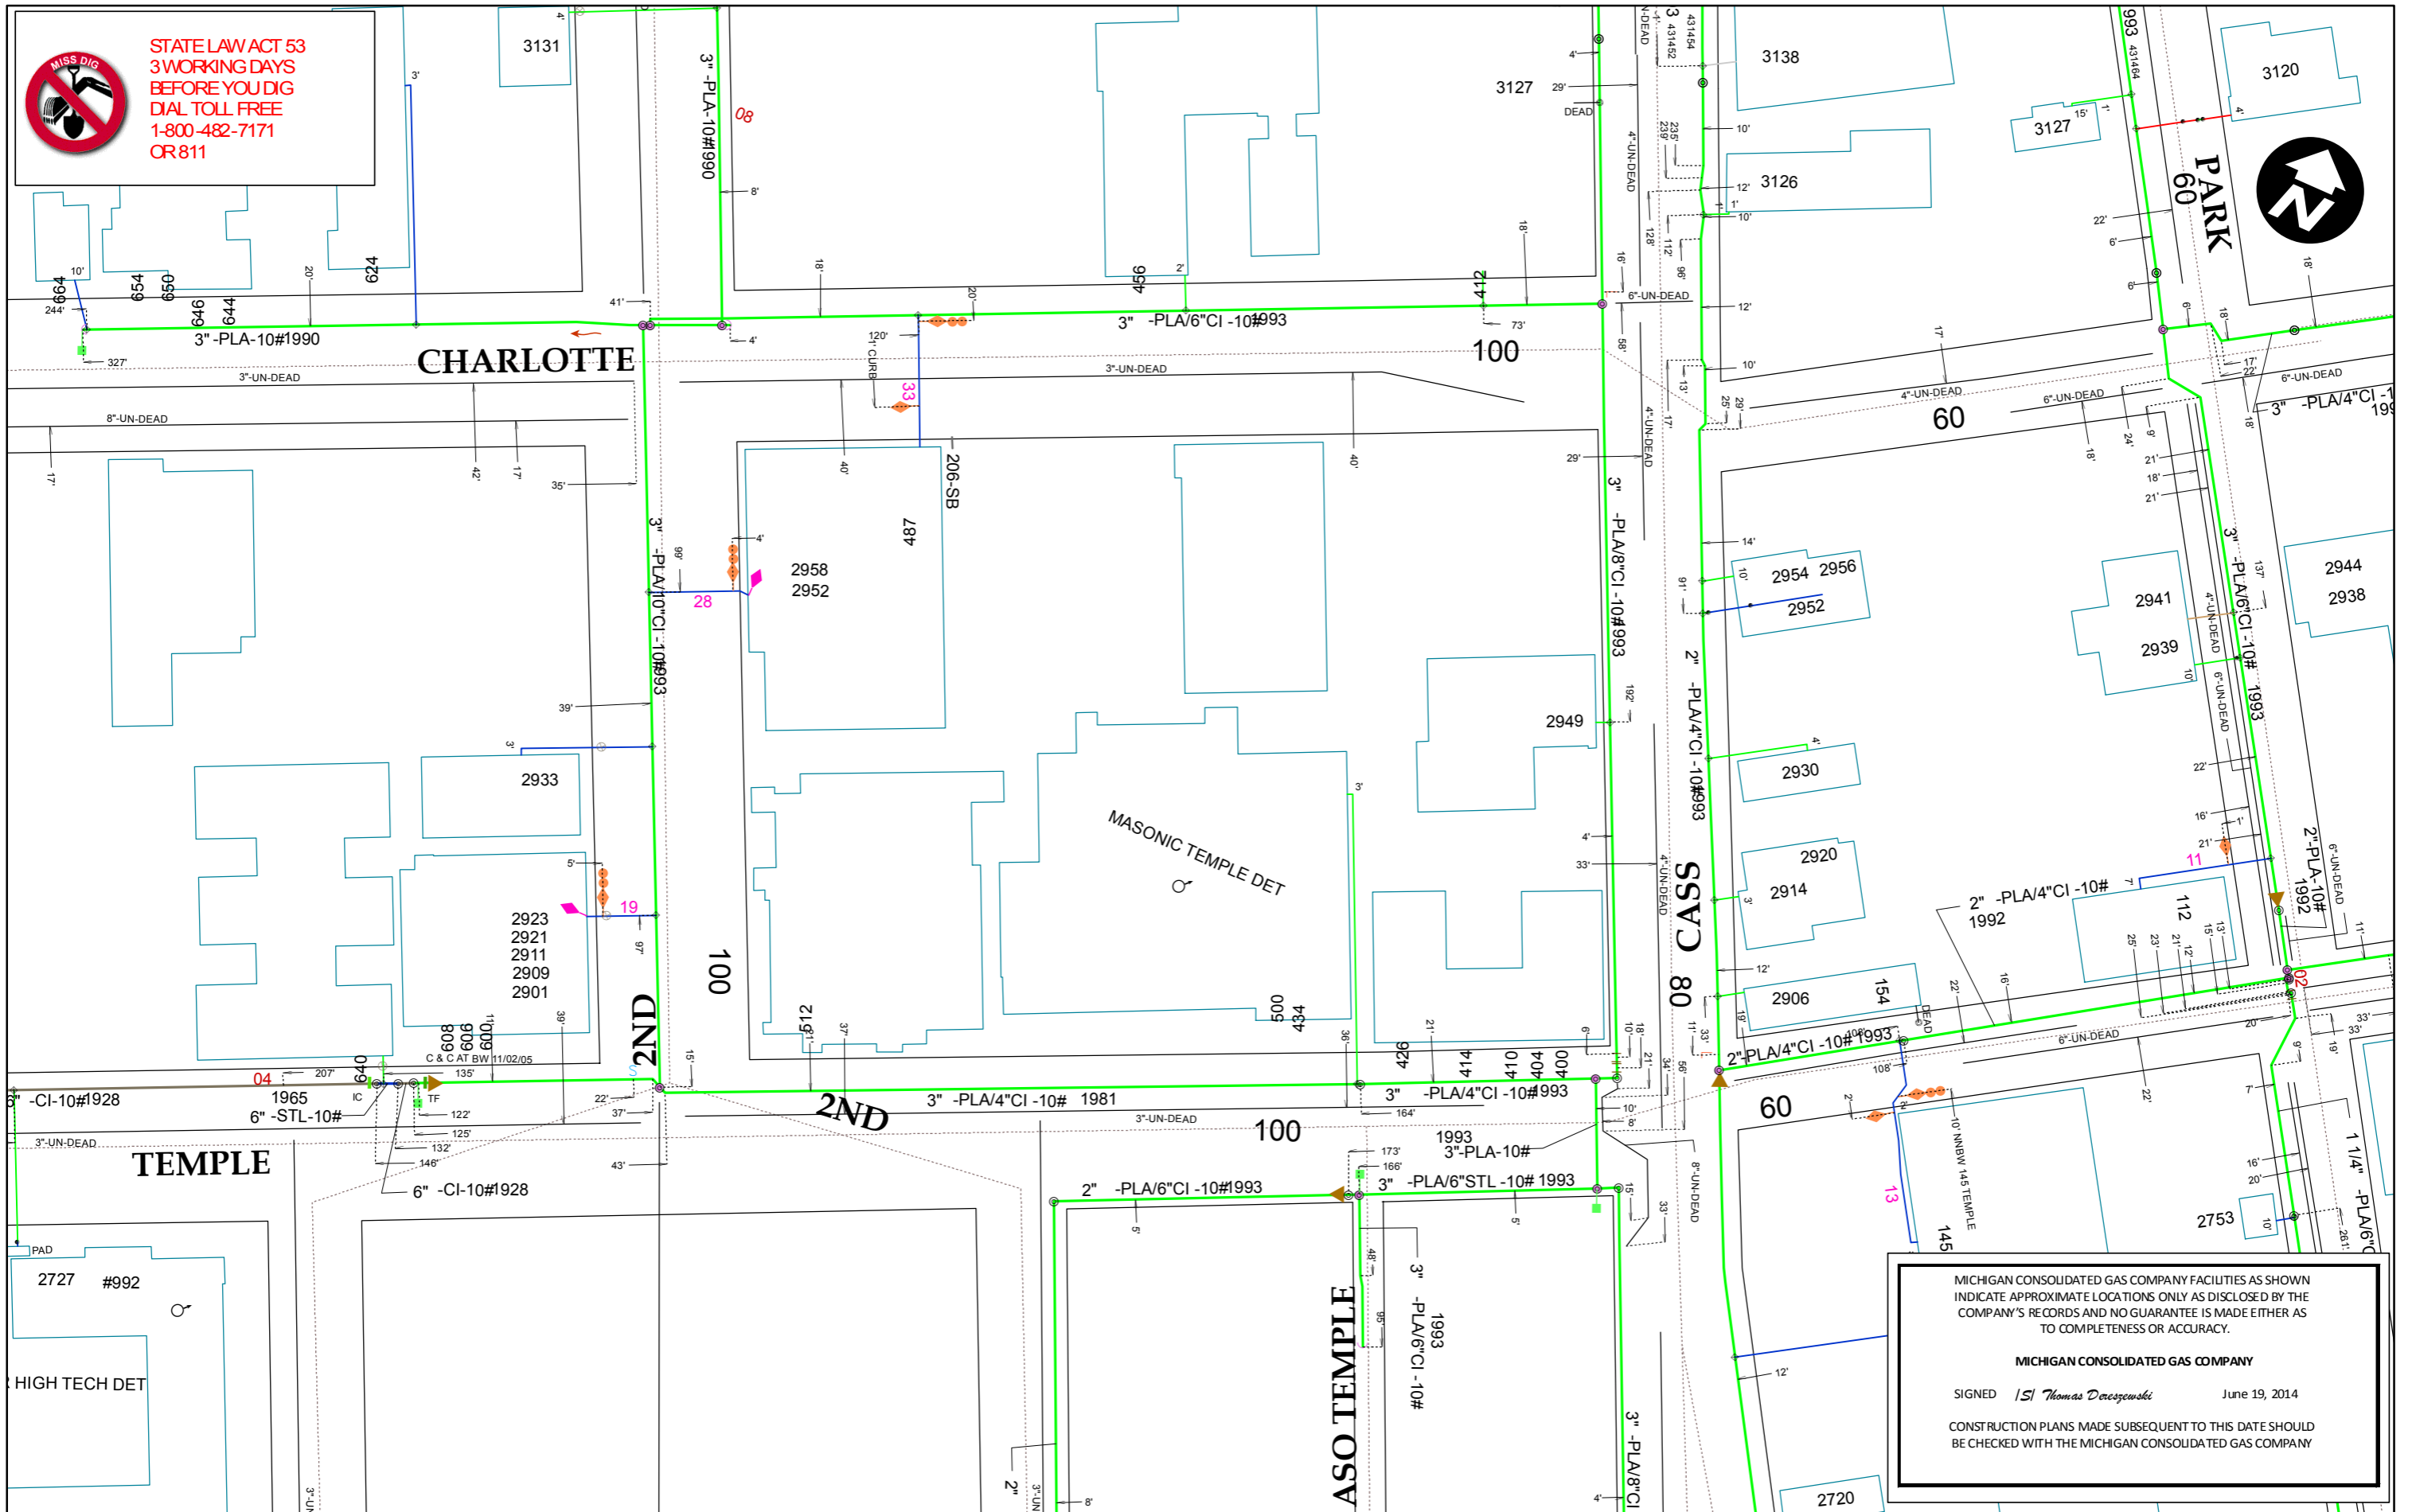

STATE LAW ACT 53
 3 WORKING DAYS
 BEFORE YOU DIG
 DIAL TOLL FREE
 1-800-482-7171
 OR 811

MICHIGAN CONSOLIDATED GAS COMPANY FACILITIES AS SHOWN
 INDICATE APPROXIMATE LOCATIONS ONLY AS DISCLOSED BY THE
 COMPANY'S RECORDS AND NO GUARANTEE IS MADE EITHER AS
 TO COMPLETENESS OR ACCURACY.