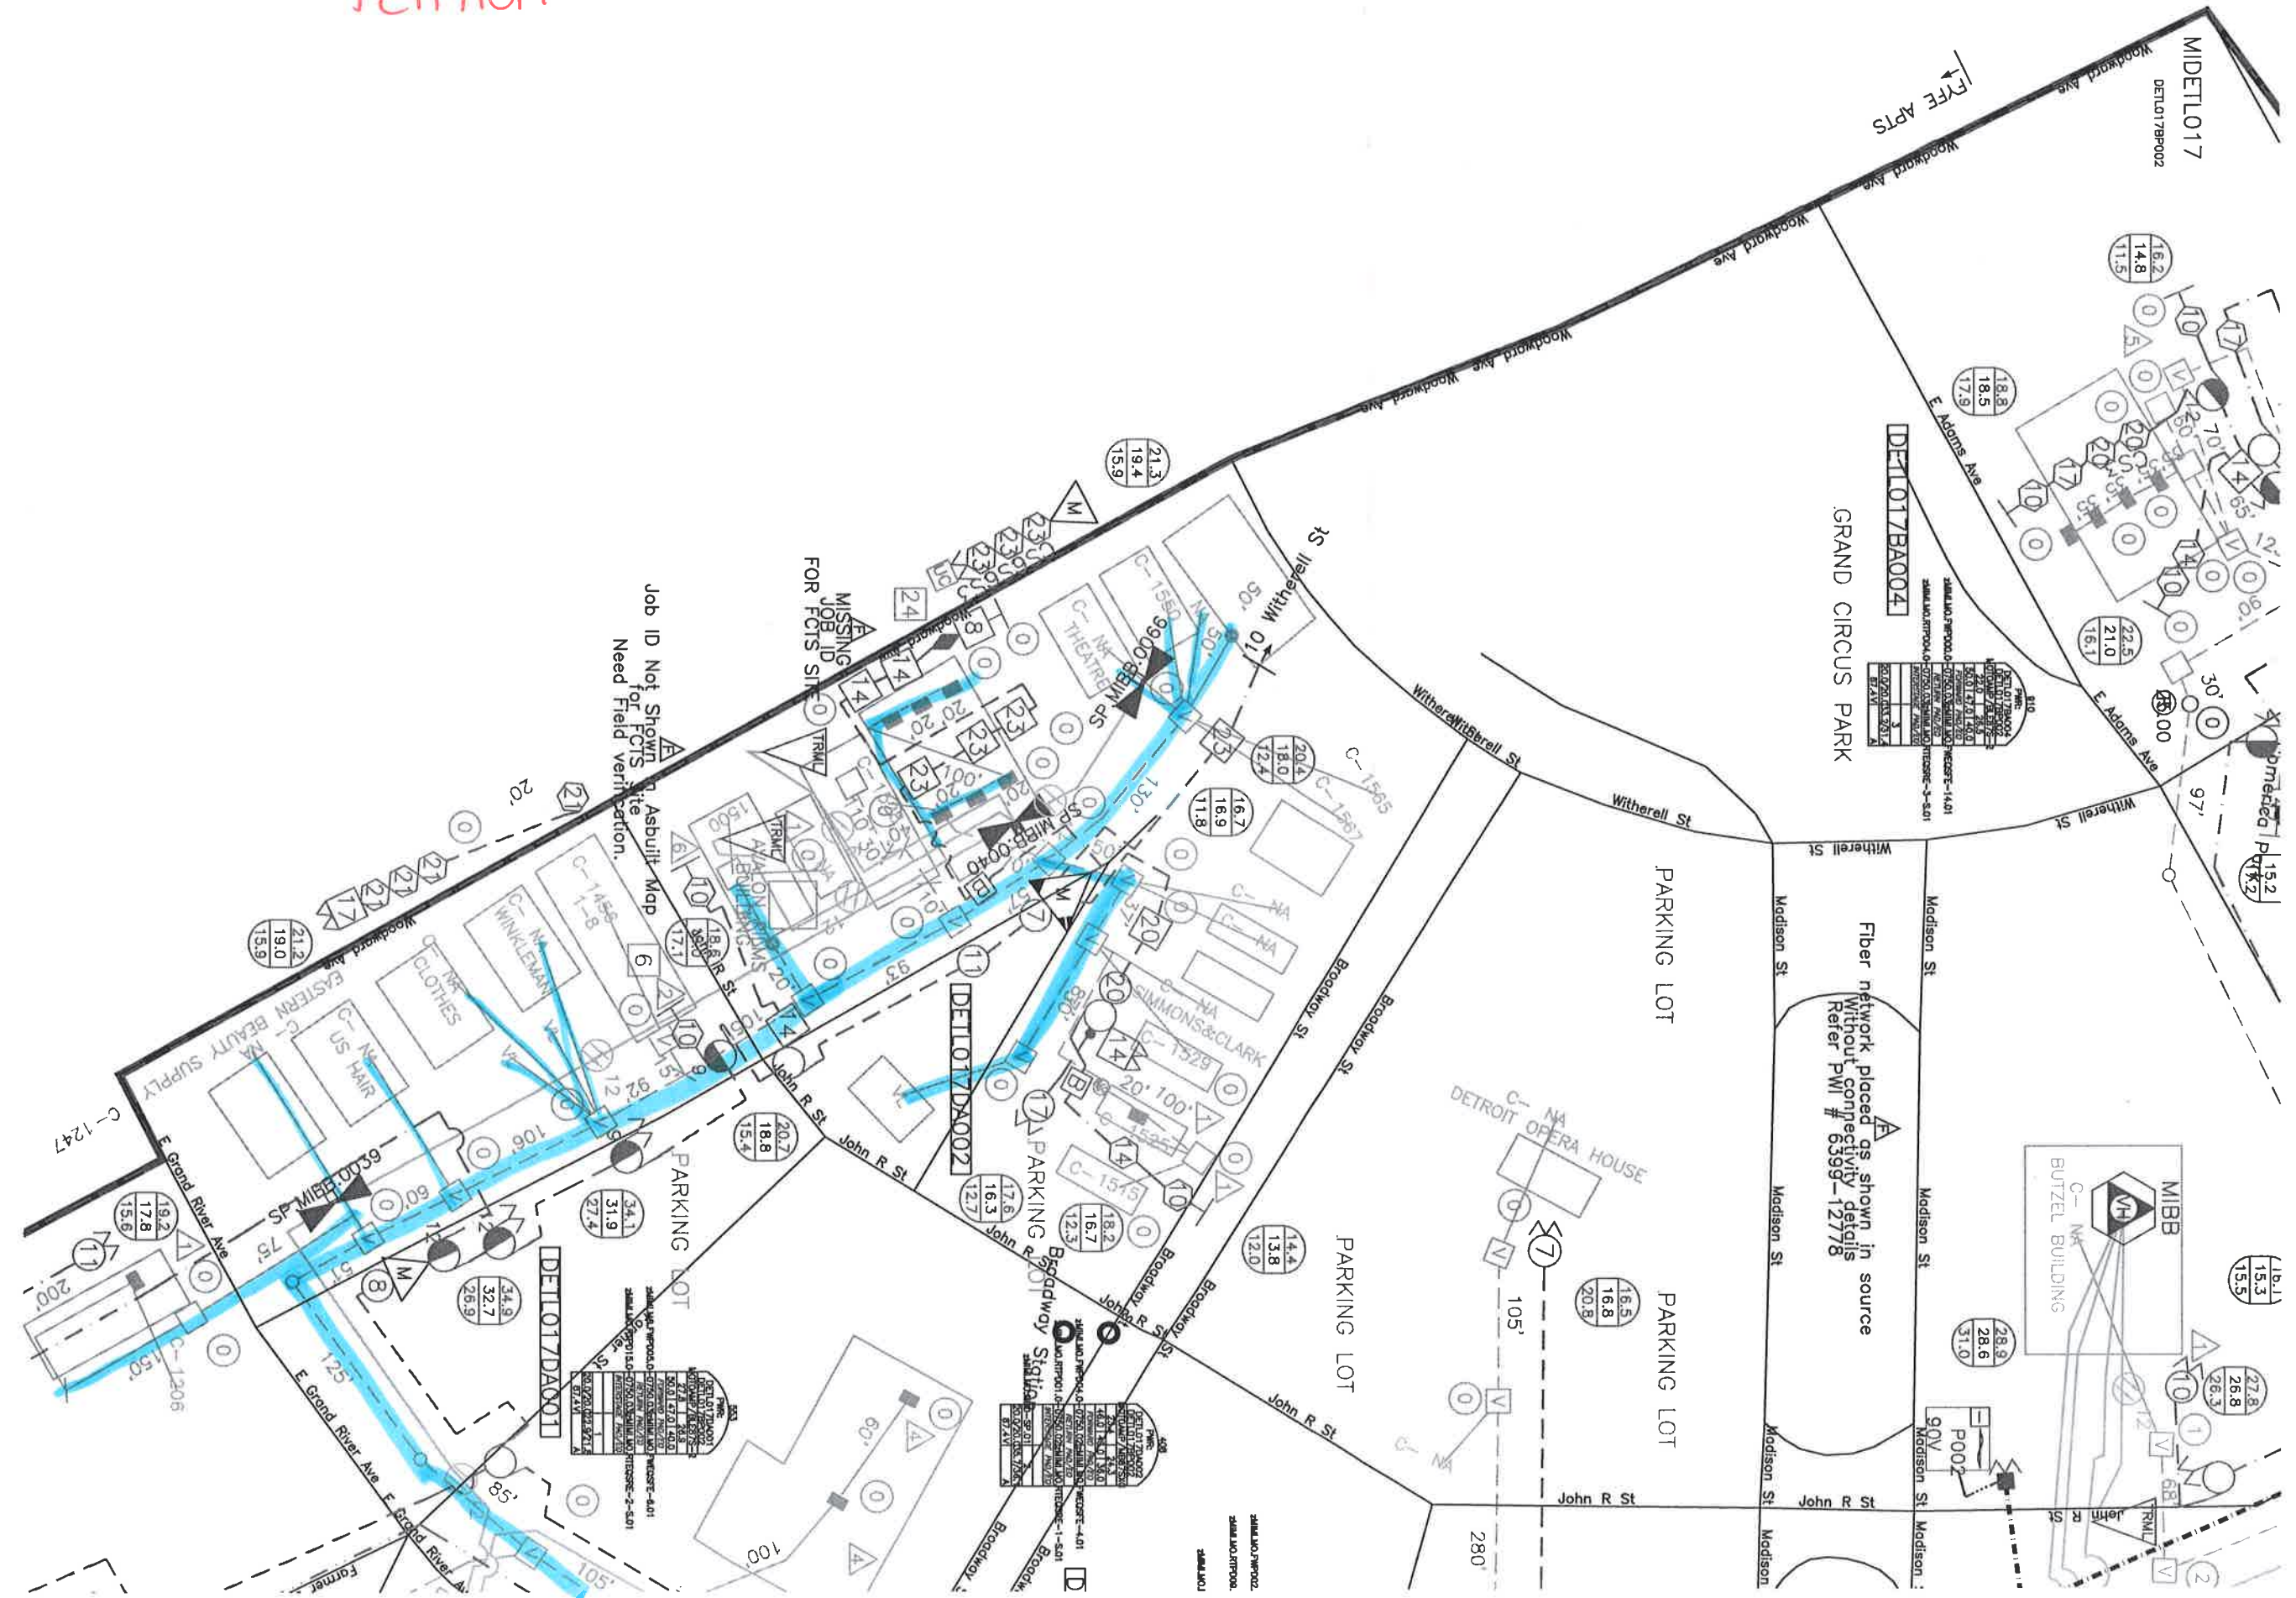

Petition #167

GRAND CIRCUS PARK

Fiber network placed as shown in source
Without connectivity details
Refer PWI # 6399-12778

Job ID Not Shown for FCIS.
Need Field Verification.
Asbuilt Map

MISSING JOB ID FOR FCIS SITE

FIBER ID	LENGTH	TYPE	STATUS
FIBER-11	600'	PL	AS-BUILT
FIBER-12	650'	PL	AS-BUILT
FIBER-13	700'	PL	AS-BUILT
FIBER-14	750'	PL	AS-BUILT
FIBER-15	800'	PL	AS-BUILT
FIBER-16	850'	PL	AS-BUILT
FIBER-17	900'	PL	AS-BUILT
FIBER-18	950'	PL	AS-BUILT
FIBER-19	1000'	PL	AS-BUILT
FIBER-20	1050'	PL	AS-BUILT