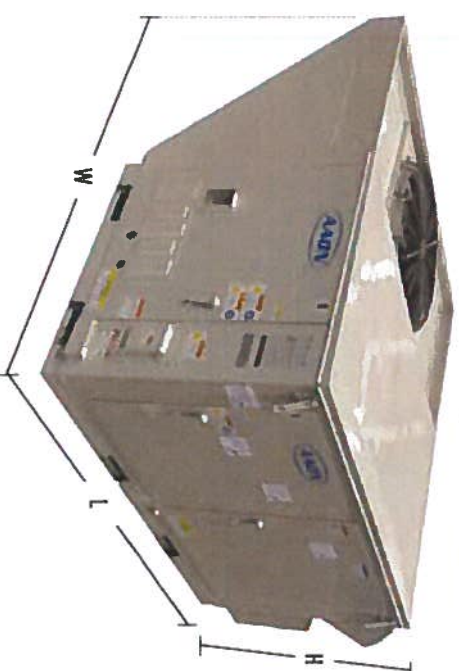

Aluminum Fence Example

Aluminum Gate Example

12' long HP- 65 DBA

8' long HP - 61 DBA

Condenser Packaged Rooftop Unit

RTU - 66 DBA