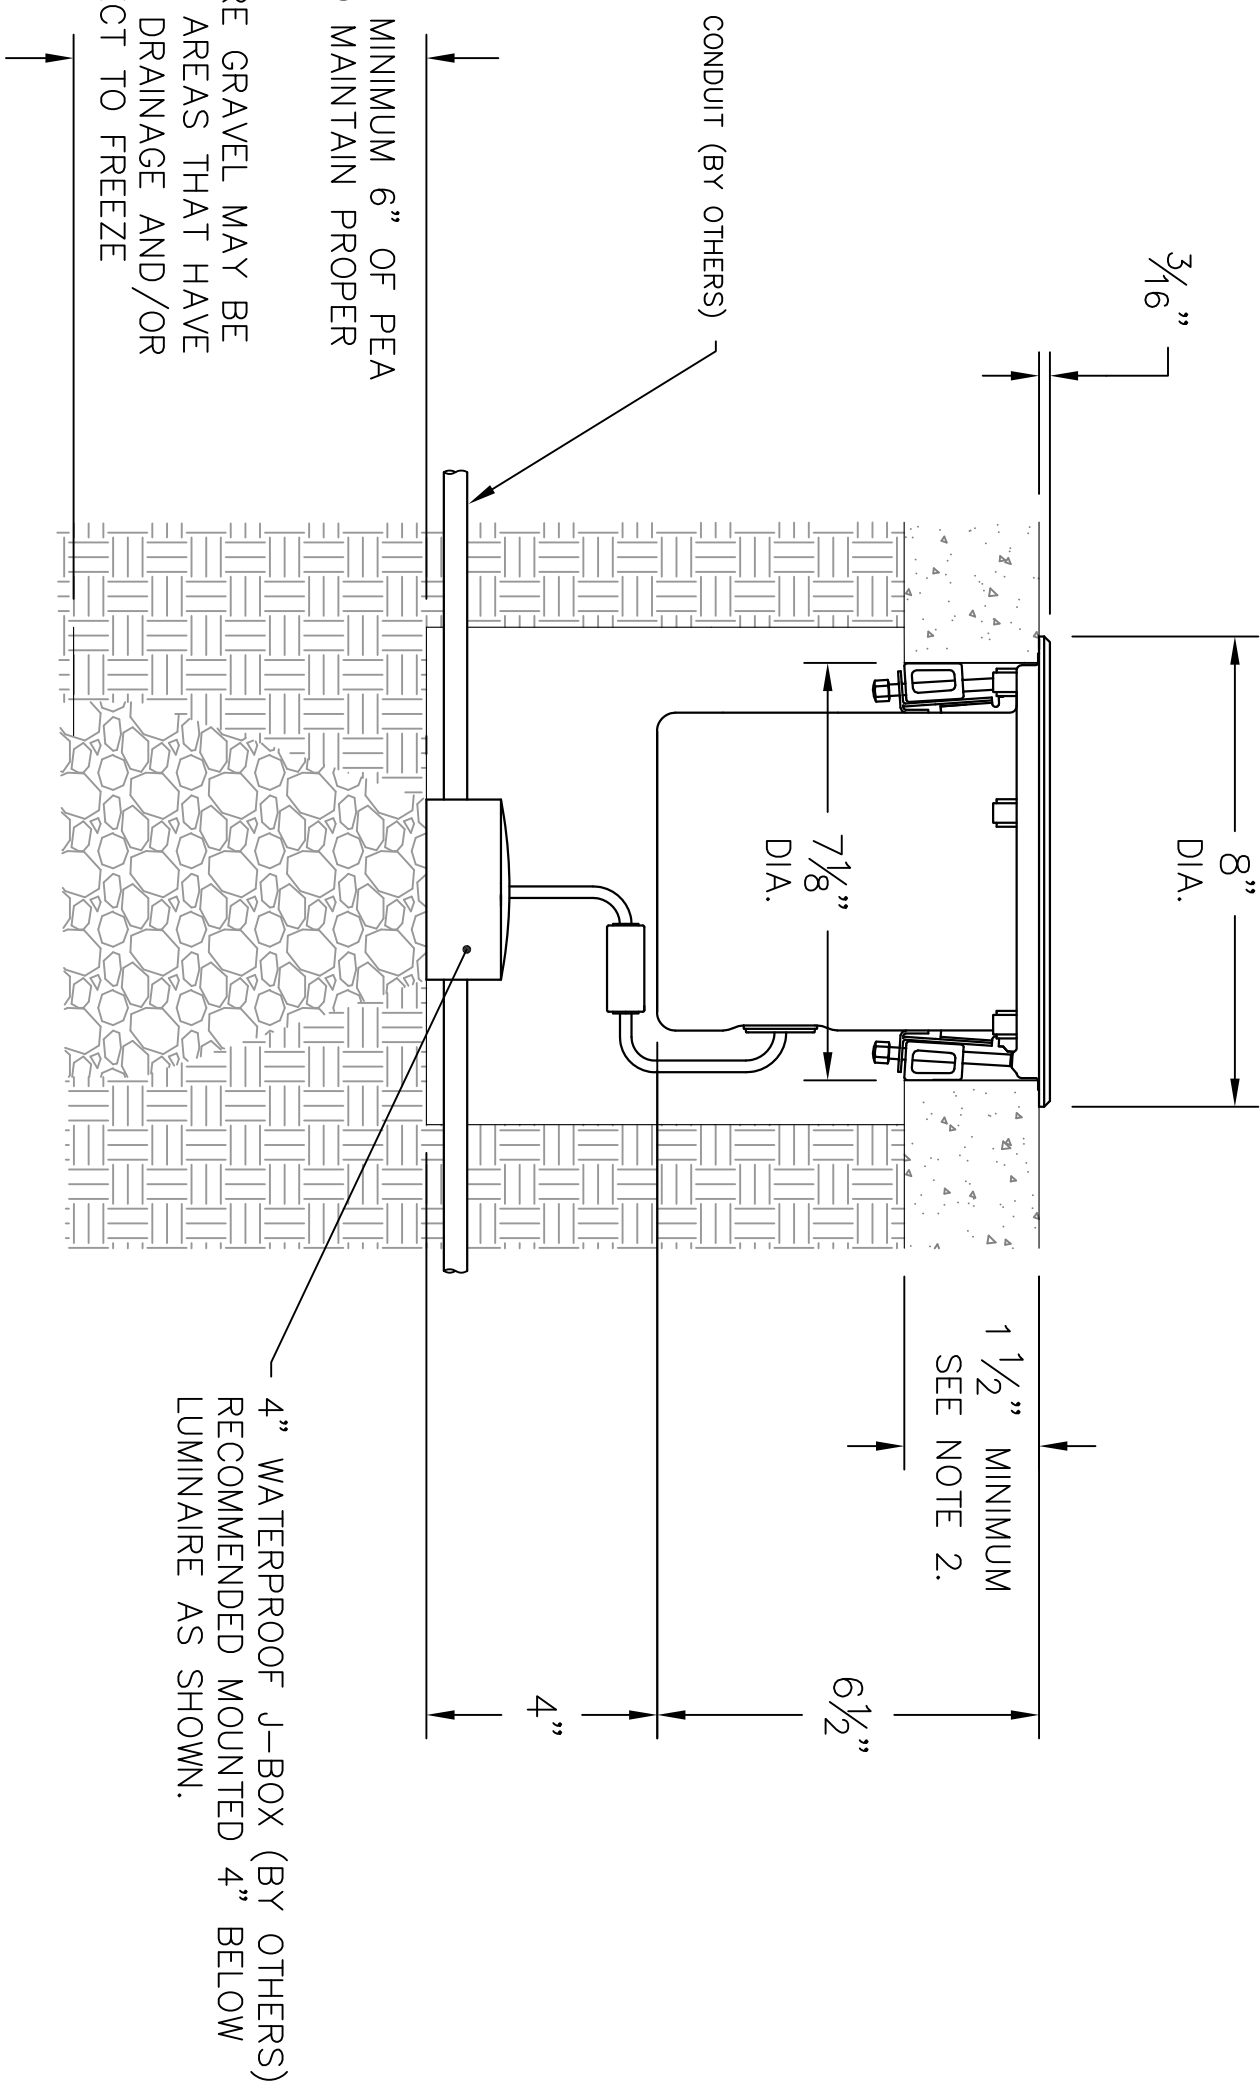

NOTES:

1. LUMINAIRE #8828LED – SEE SPECIFICATIONS:

This print contains confidential information which is the property of BEGA/US. By accepting this information, the borrower agrees that it will not be used for any other purpose other than that which is was loaned.

Catalog No.: 8828LED

Description: Drive-over In-grade Luminaire - for pre-cored holes

Drawn by: Bob Mc Date: 4/16/12 File Name: 8828LED

SCALE: NONE – DO NOT SCALE DRAWING

BEGA

1000 Bega Way
Carpinteria, Ca. 93013
(805) 684-0533