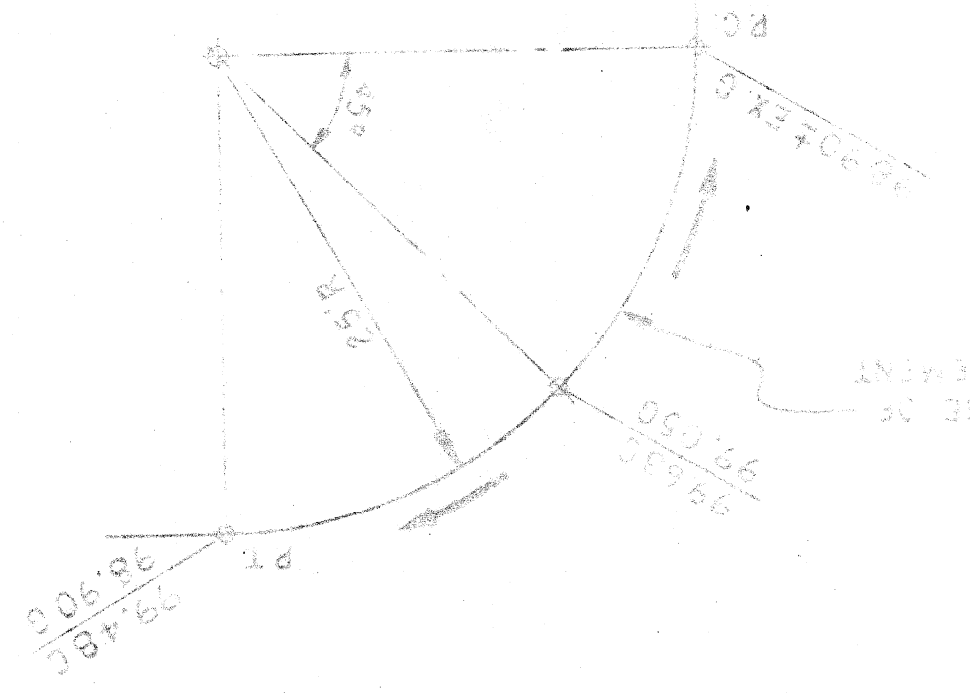

DETAILED GRADES AT NE CORNER
 OF JEFFERSON AND LYCASTE
 SCALE: 1"=10'

NOTES:
 1) FOR CONSTRUCTION LEGEND SEE SHEET N9 3.
 2) FOR UTILITIES LEGEND SEE CITY OF DETROIT STREETS DETAIL PAVING AND DRAINAGE STANDARDS, STANDARD DRAWING C-902-A.
 3) LOCATION OF PROPOSED BUS SHELTER PAD TO BE VERIFIED IN THE FIELD BY THE ENGINEER.
 4) DRIVEWAY APPROACHES SHALL CONFORM TO CITY OF DETROIT STREETS DETAIL PAVING AND DRAINAGE STANDARDS, STANDARD DRAWING C-4384.
 5) SIDEWALK RAMPS SHALL CONFORM TO CITY OF DETROIT STREETS DETAIL PAVING AND DRAINAGE STANDARDS, DETAIL STANDARD NO. 84.