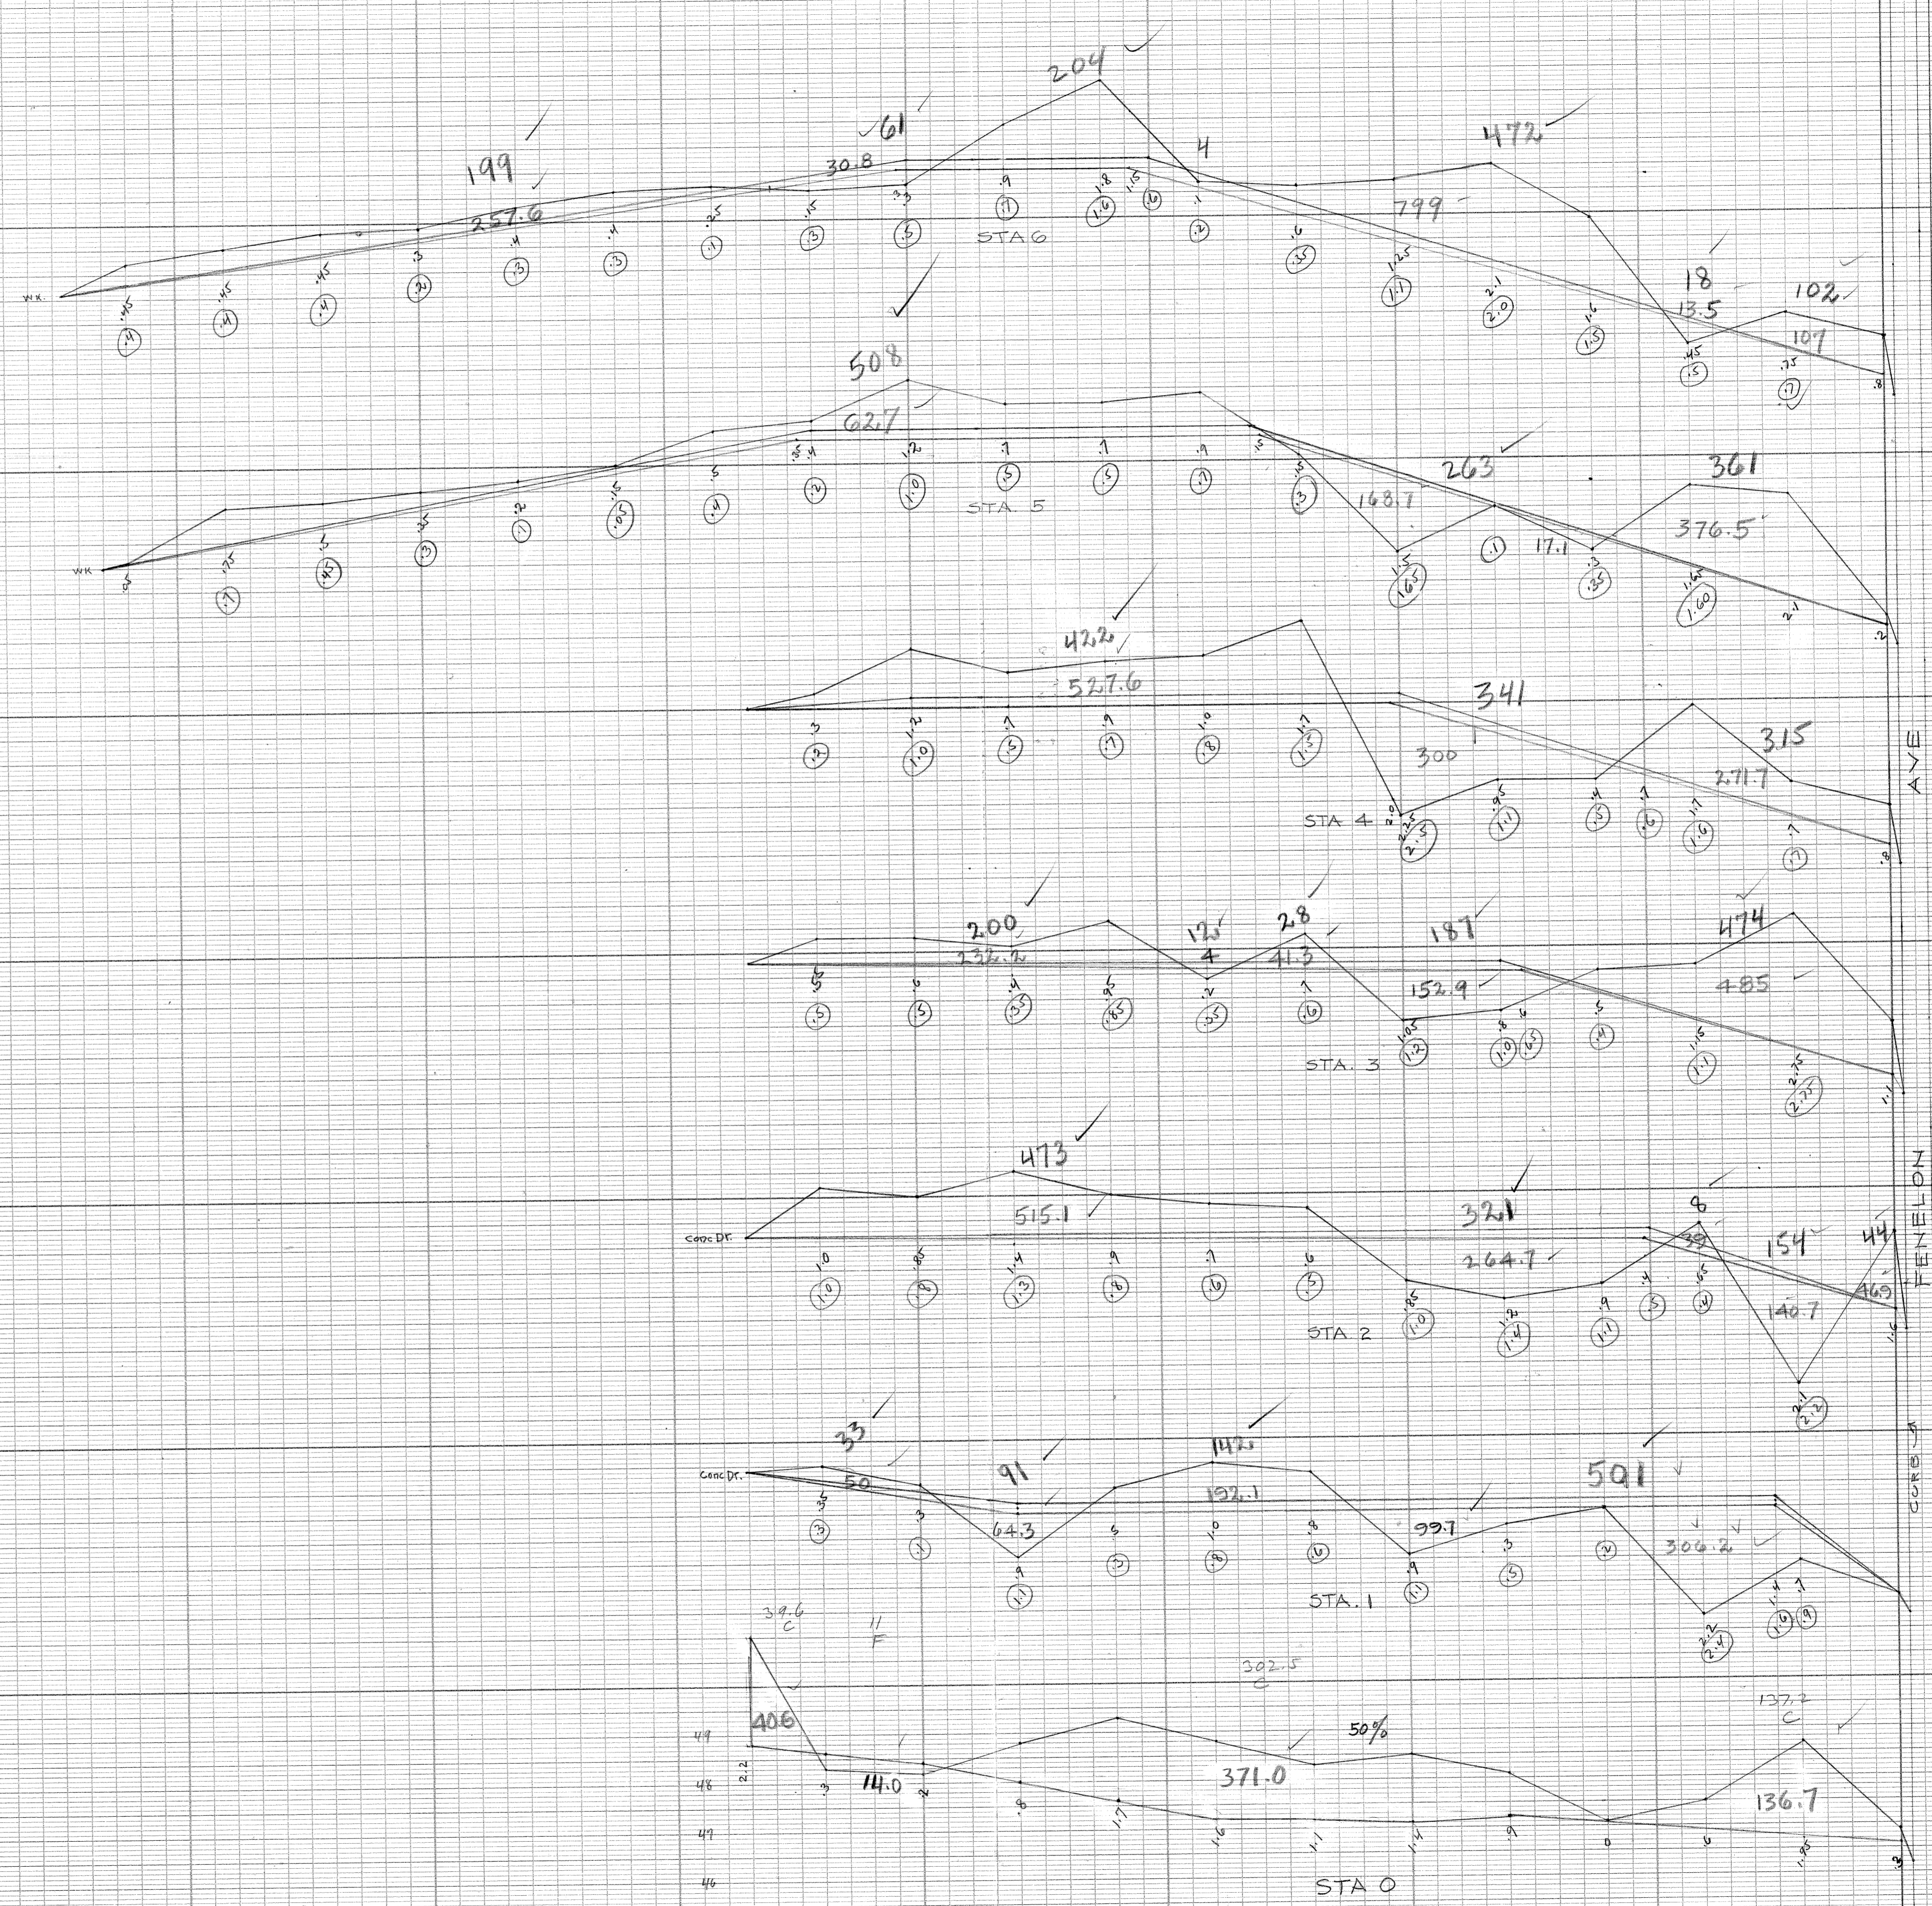

CHARLES AVE

LOCE AVE

JAYNE PLAFIELD #5  
SECTION EAST OF FENELON

"Perfect" PROFILE  
PLATE A.  
EUGENE DIETZEN Co.

960312374

21 20 19 18 17 16 15 14 13 12 11 10 9 8 7 6 5 4 3 2 1 0  
 Defect PROFILE PLATE A. EUGENE DIETZGEN Co. 960312372

JAYNE PLAYFIELD #5  
 Section West of Fenelon Ave.

20 19 18 17 16 15 14 13 12 11 10 9 8 7 6 5 4 3 2 1 0  
 Defect PROFILE PLATE A. EUGENE DIETZGEN Co.