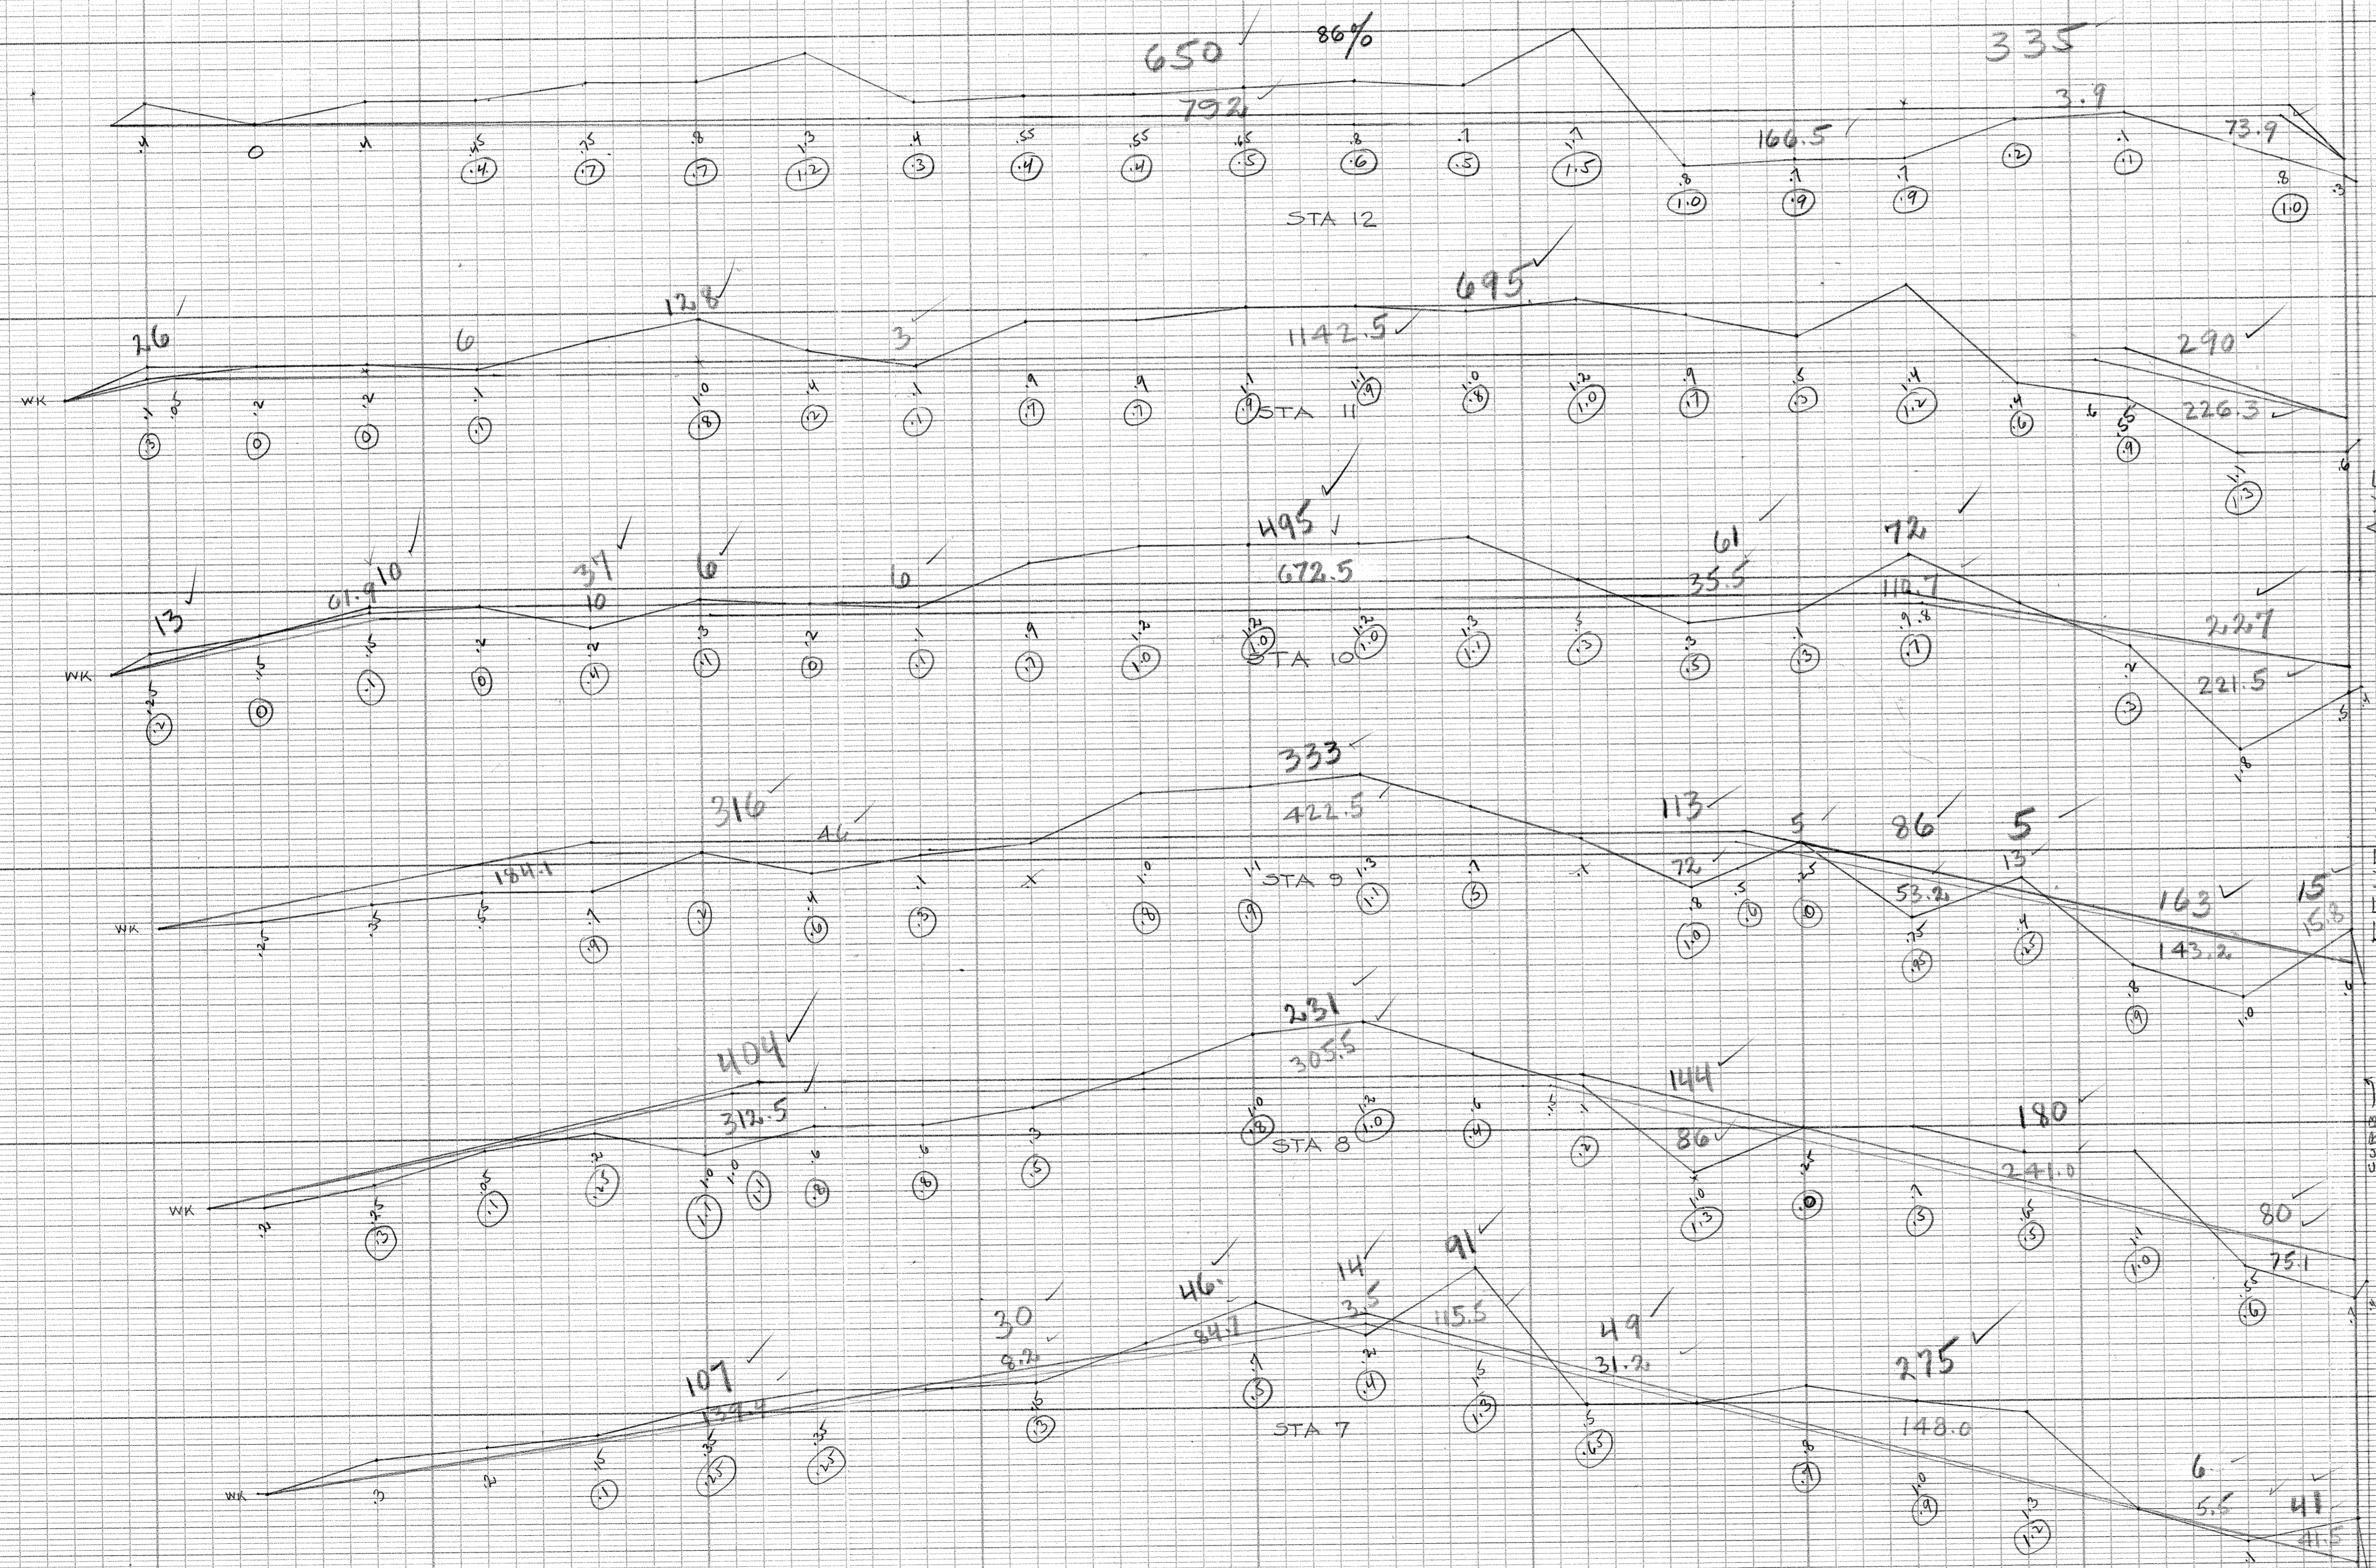

CHARLES AVE

LOCE AVE

JAYNE PLAFIELD #5  
SECTION EAST OF FENELON

"Perfect" PROFILE  
PLATE A.  
EUGENE DIETZEN Co.

960312374

21 20 19 18 17 16 15 14 13 12 11 10 9 8 7 6 5 4 3 2 1 0  
 Defect PROFILE PLATE A. EUGENE DIETZGEN Co. 960312372

JAYNE PLAYFIELD #5  
 Section West of Fenelon Ave.

20 19 18 17 16 15 14 13 12 11 10 9 8 7 6 5 4 3 2 1 0  
 Defect PROFILE PLATE A. EUGENE DIETZGEN Co.