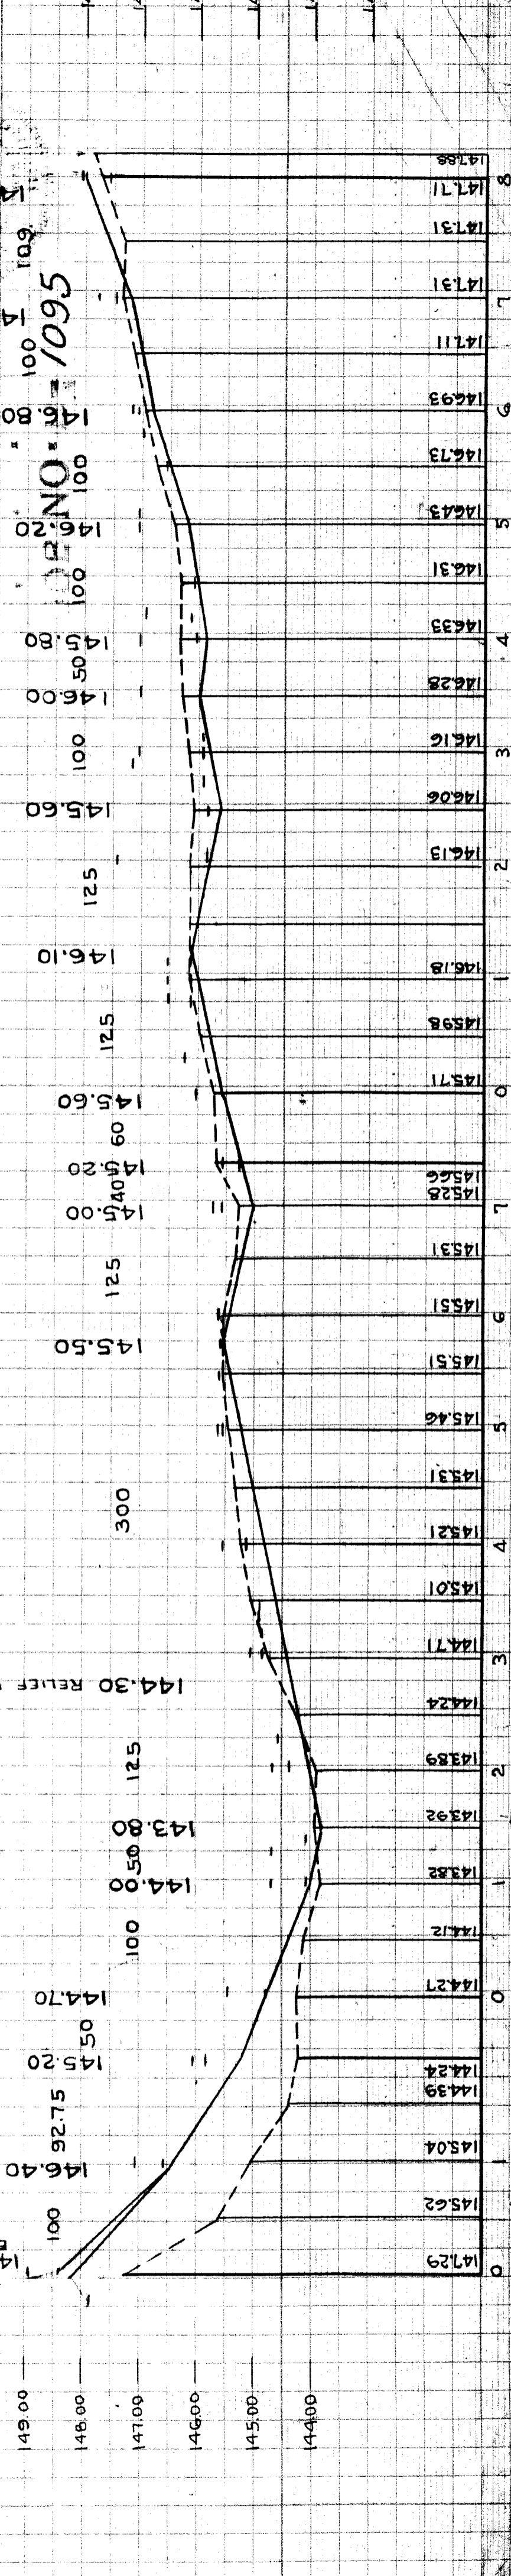

DEPARTMENT OF PUBLIC WORKS DETROIT

CITY ENGINEER'S OFFICE - DIVISION OF PAVING DESIGN

STREET PAVING PLAN

CARD NO. 0

INDEX TO PO NO. 71 122

RECORD NO. 0

NAME OF STREET: RIVERVIEW AVE.

FROM: GRAND RIVER AVE.

TO: SEVEN MILE RD.

TYPE OF PAVEMENT: _____

DESIGNED BY <i>M. J. Morgan</i>	BOOK 1441	PAGE 7
DRAWN BY <i>Edw. McGeer</i>	DATE 9-19-39	COMPUTED
TRACED BY <i>Edw. McGeer</i>	PLAN E.M.	CHECKED
CHECKED BY <i>Edw. McGeer</i>	CHECKED	CHECKED
APPROVED <i>W. J. Williams</i>	LENGTH	LENGTH
<i>Martin A. Fisher</i>	CITY	CITY
ENGINEER OF STREETS	TOTAL	LENGTH
CITY ENGINEER	ADVERTISING	BLANKS
	COST	INSPECTION

HOR. SCALE 1"=100'	VER. SCALE 1"=2'	PROFILE	GRADE
CHECKED	CHECKED	CHECKED	CHECKED
LOTS	2L	LENGTH	LENGTH
CITY	2L	LENGTH	LENGTH
TOTAL	2L	LENGTH	LENGTH
CITY	2L	LENGTH	LENGTH
CITY	2L	LENGTH	LENGTH

QUANTITIES	LOTS	CITY	LOTS	CITY	QUANTITIES
EXCAVATION					
STRAIGHT CURB NEW					
OLD CURB RESET					
CIRCULAR CURB					
PAVING					
CONCRETE BASE					

PROGRESS	DATE	START	FINISH

DEPT. OF WATER SUPPLY	GAS CO.