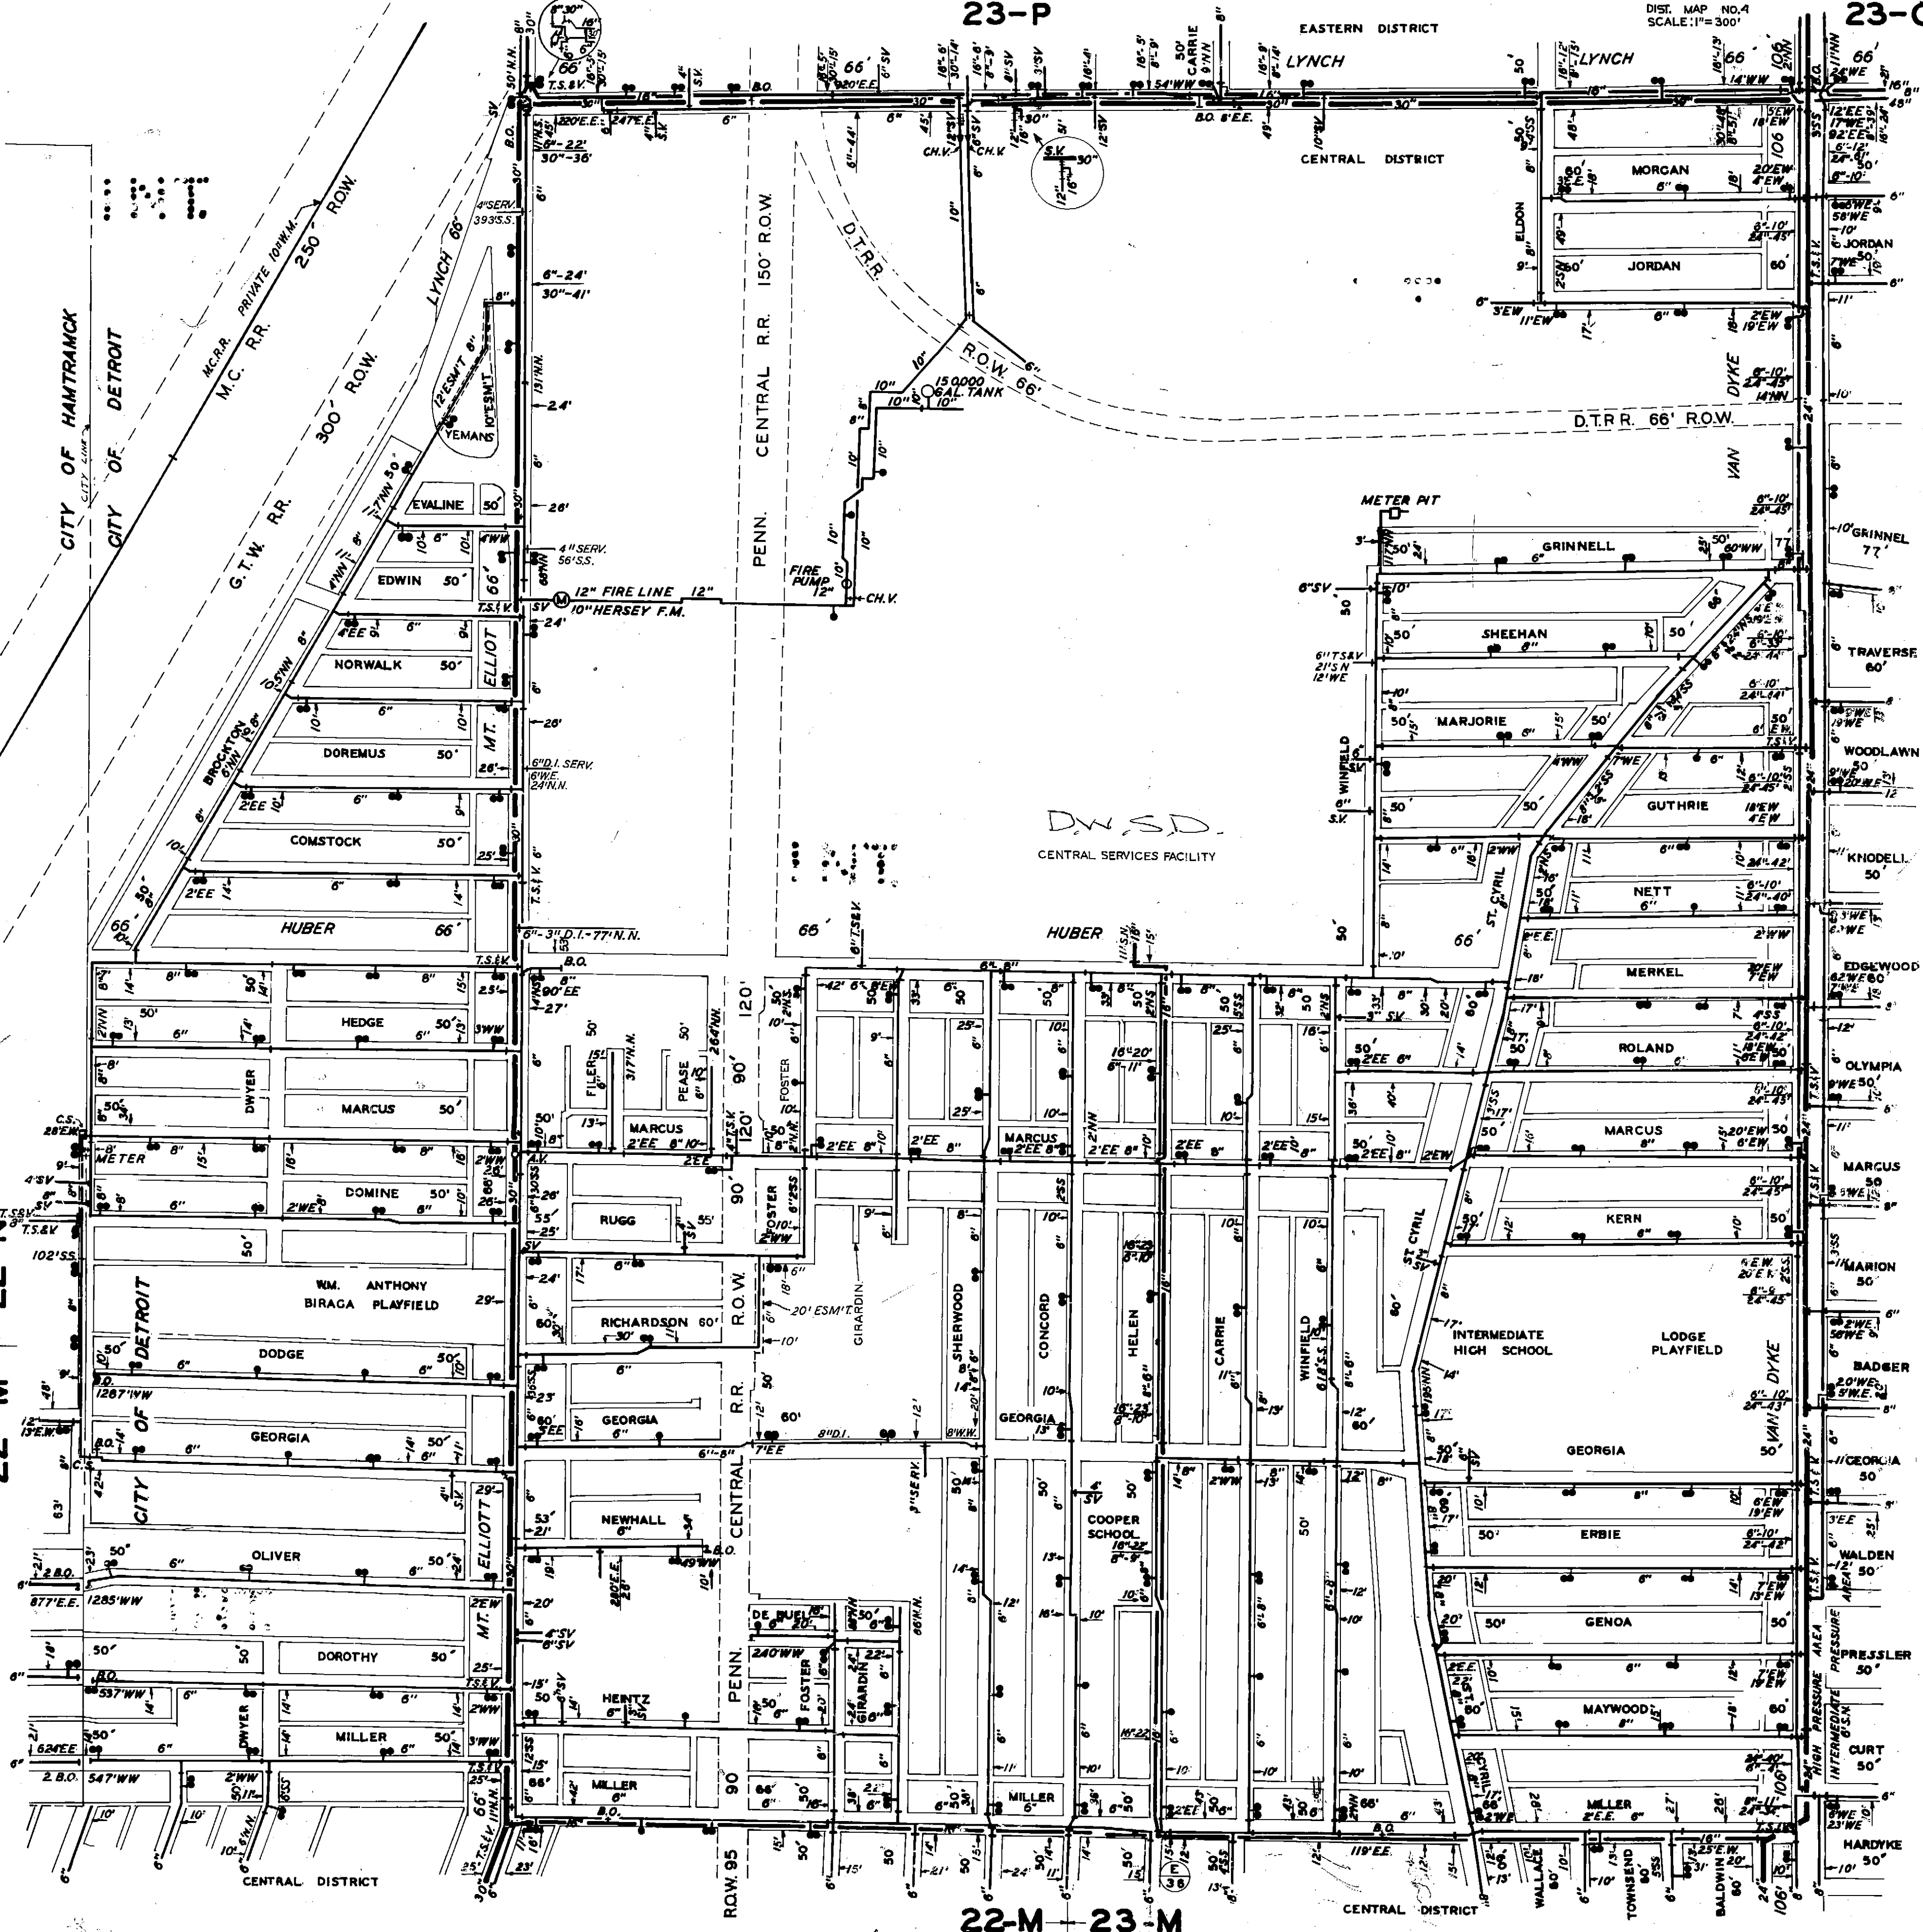

REVISED THRU: 4-89
CHECKED BY: N.L. G.J.

22-M 22-N

22-M 23-M

EASTERN DISTRICT 23-N

CITY OF HAMTRAC
CITY OF DETROIT

M.C.R.R. PRIVATE 10' R.O.W.
M.C. R.R.
G.T.W. R.R.
300' R.O.W.

PENN. CENTRAL R.R. 150' R.O.W.