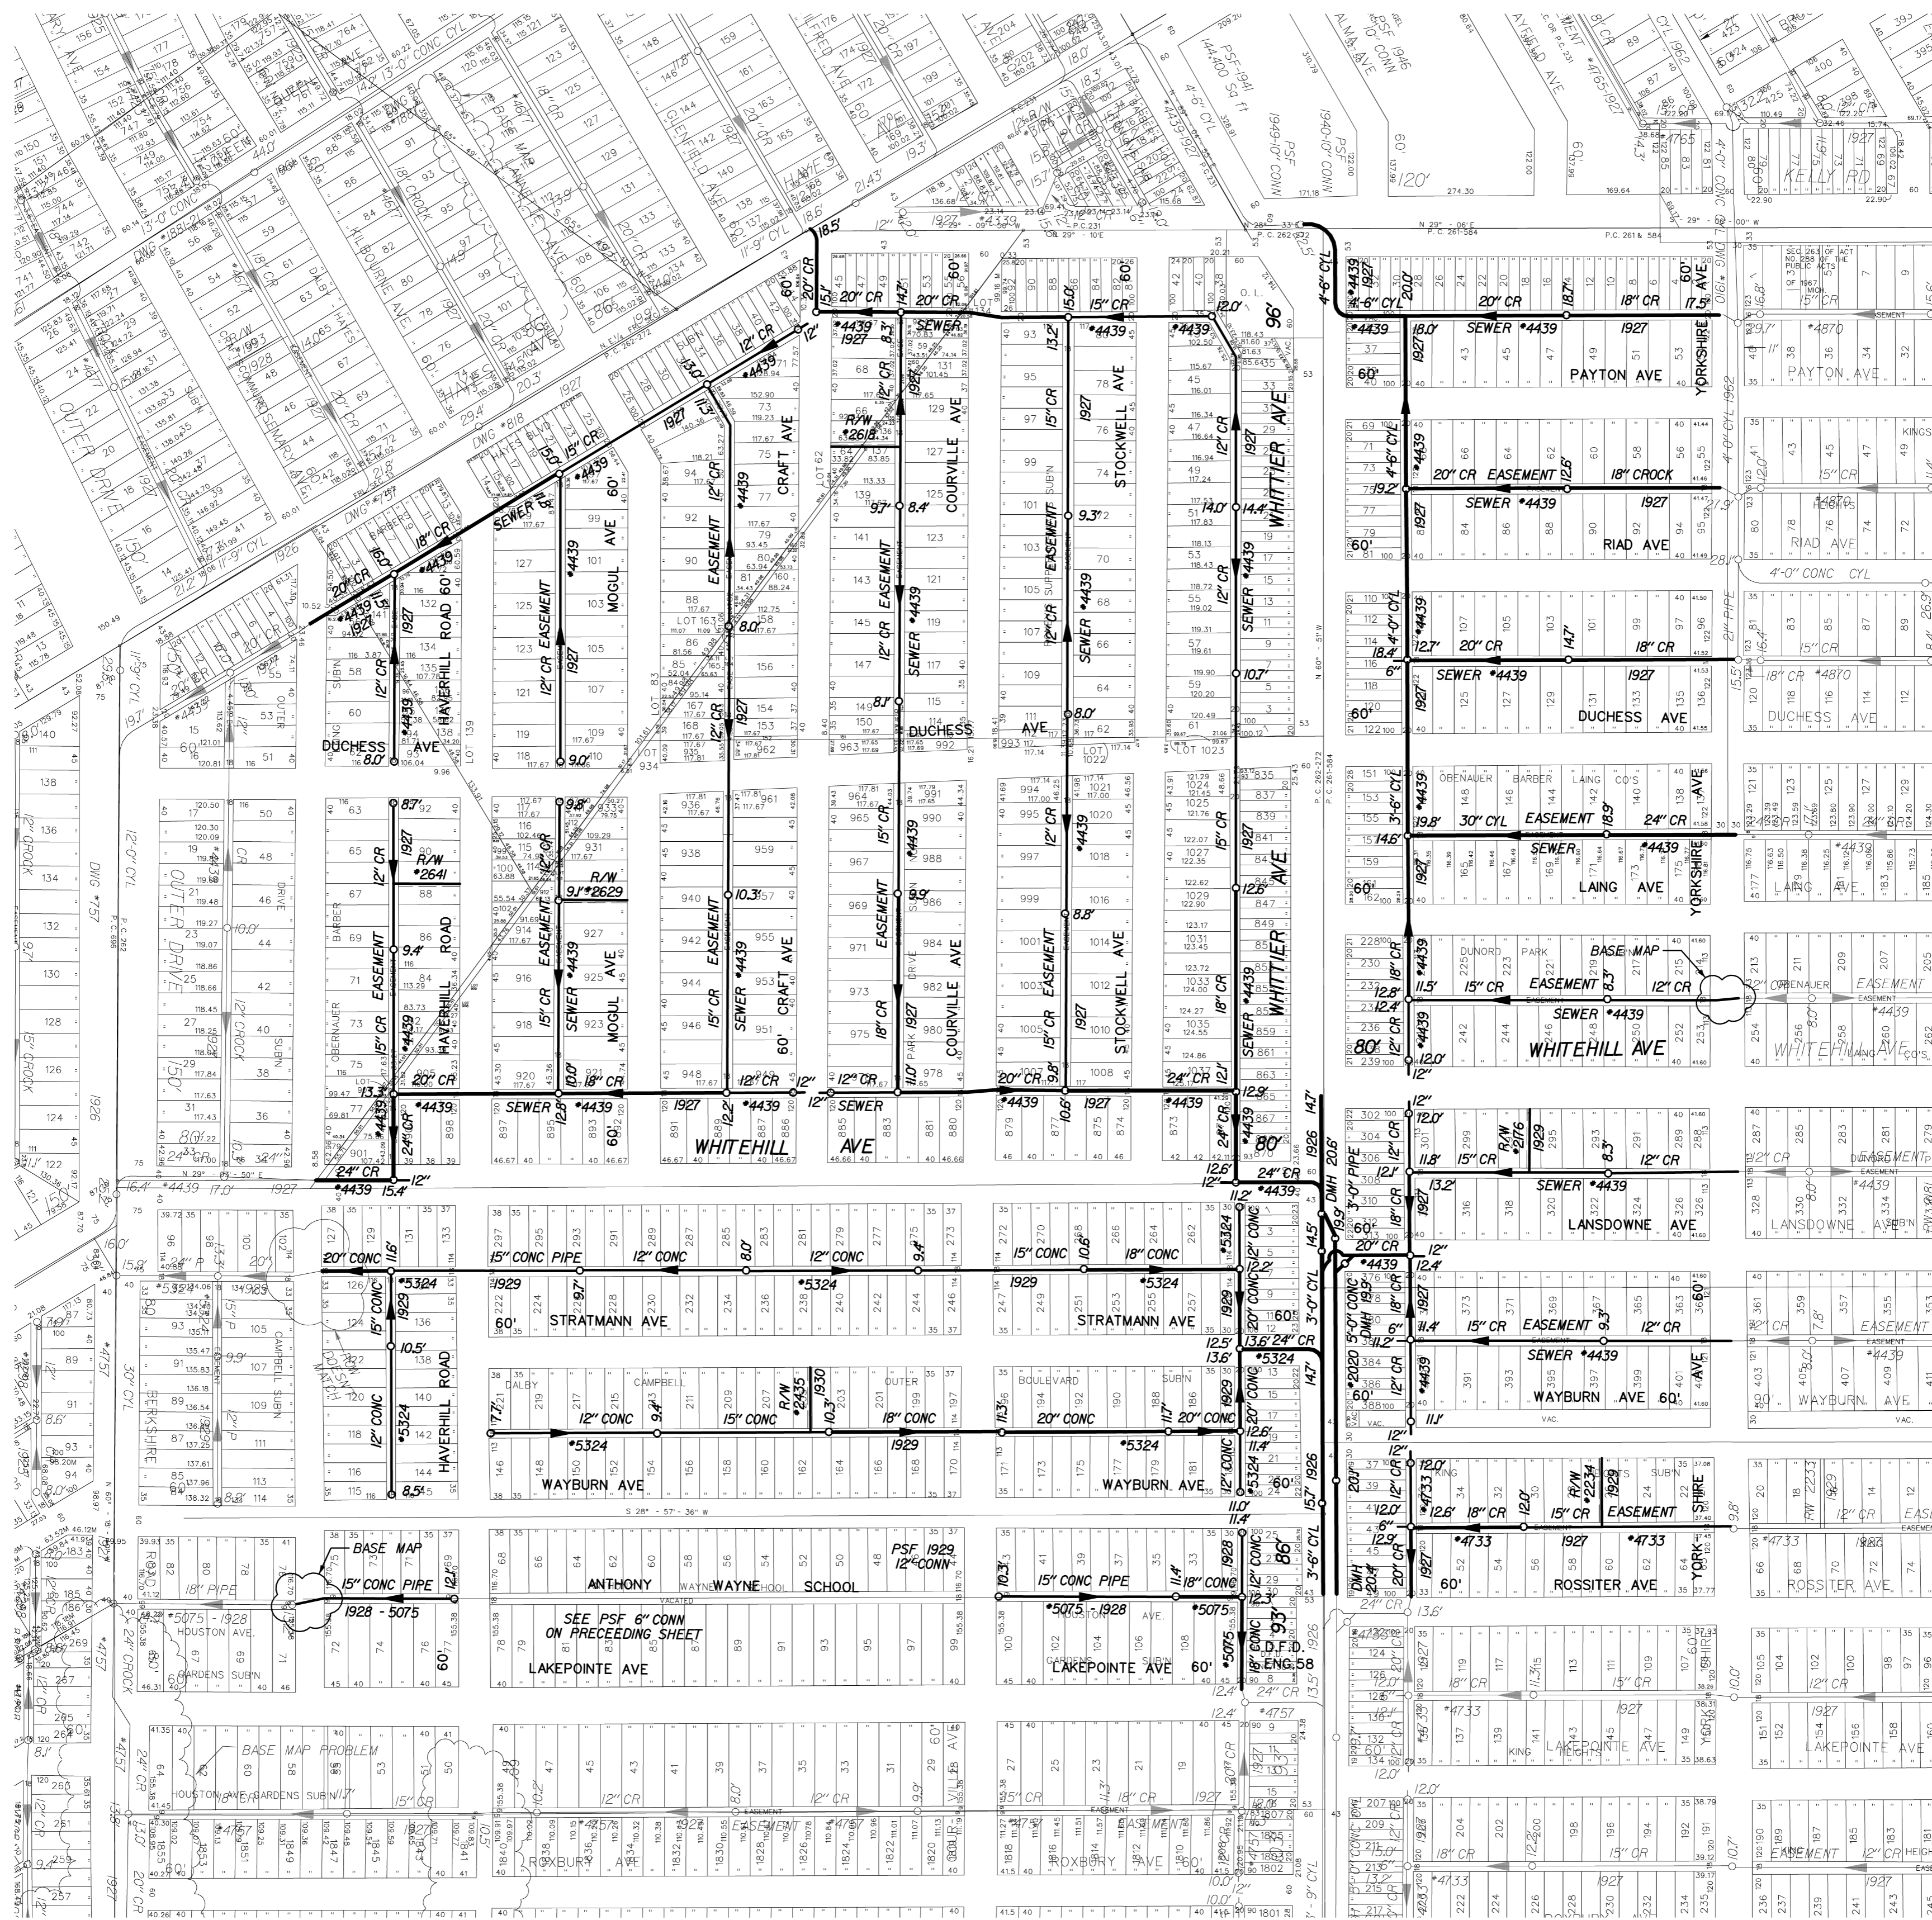

S-65-A

S-97-B

S-97-D

SEWER MAP

CITY OF DETROIT

SCALE: 1" = 200'

DWSD SEC. MAP NUMBER:

S-97-C

NOTES:

NAME	DATE
DIGITIZED BY: GEA, INC.	11-18-96
CHECKED BY: DWSD	11-18-96
LOG	
REVISED THRU:	
PRINT DATE:	3-13-99

STATE PLANE