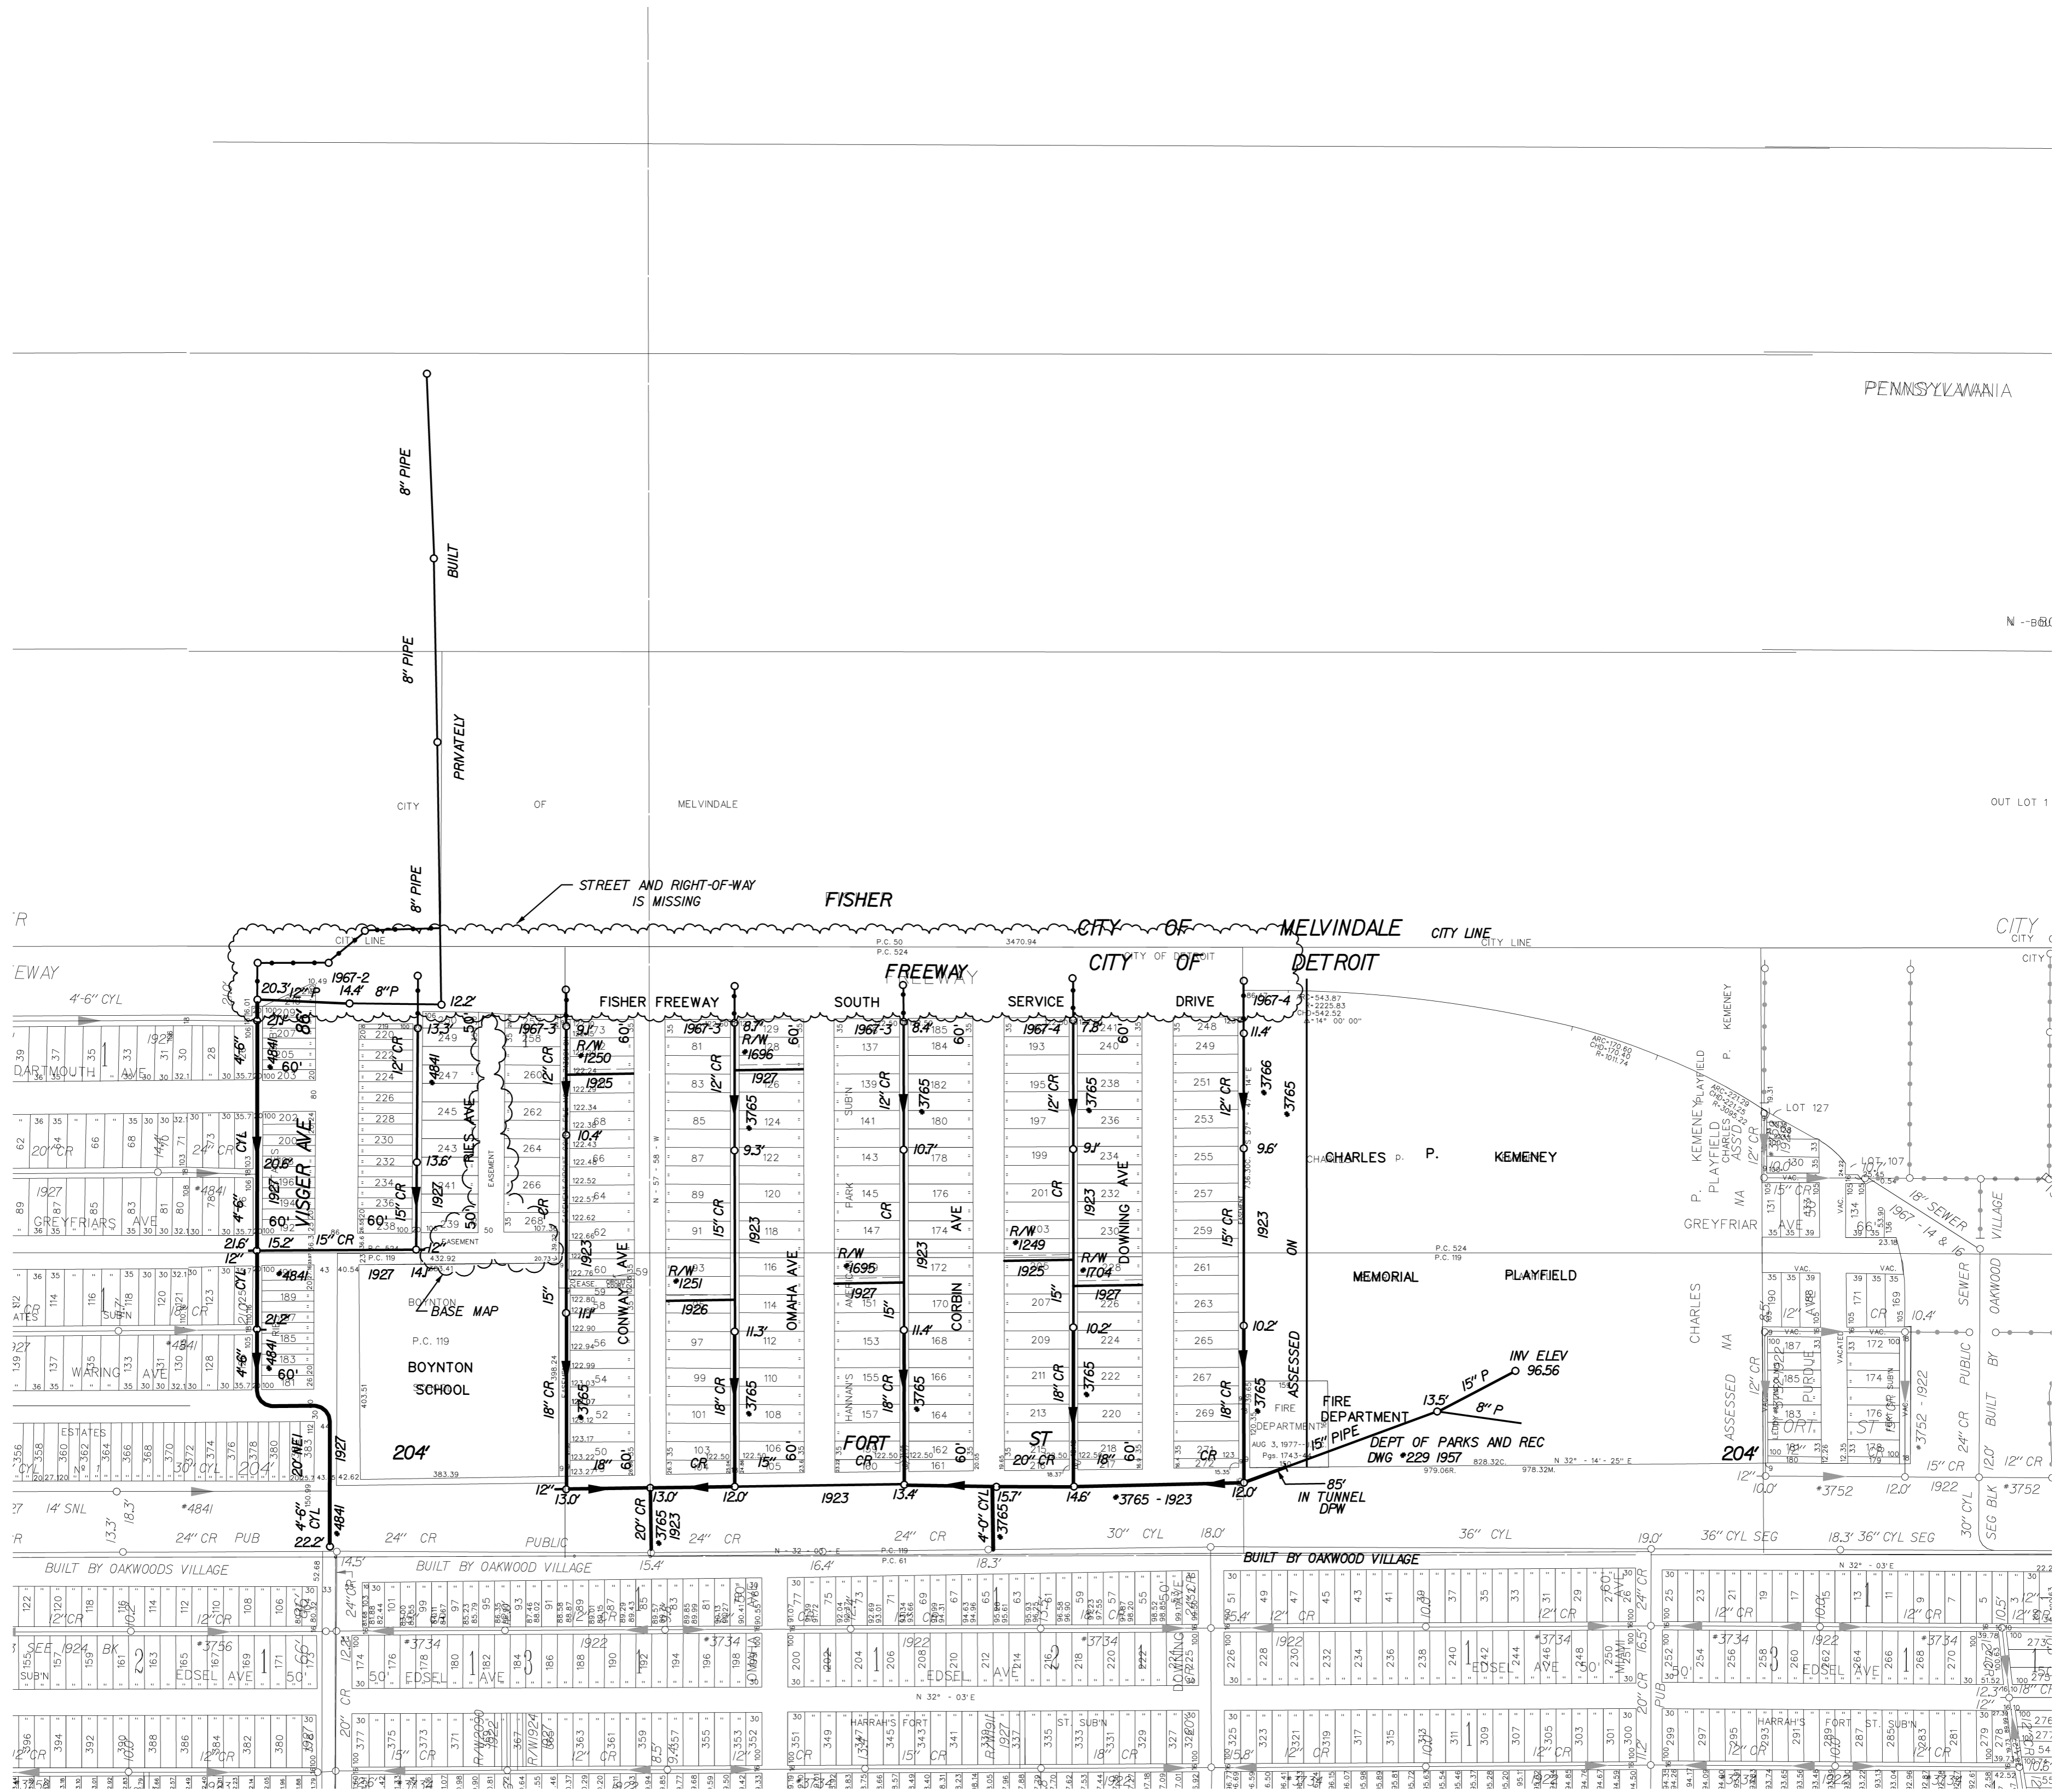

S-73-B

S-72-C

S-73-F

SEWER MAP

CITY OF DETROIT

SCALE: 1" = 200'

DWSD SEC. MAP NUMBER:

S-73-A

NOTES:

NAME	DATE
DIGITIZED BY: CEA, INC.	11-05-96
CHECKED BY: DWSD	11-05-96
LOG	
REVISED THRU:	
PRINT DATE:	02-23-00

STATE PLANE