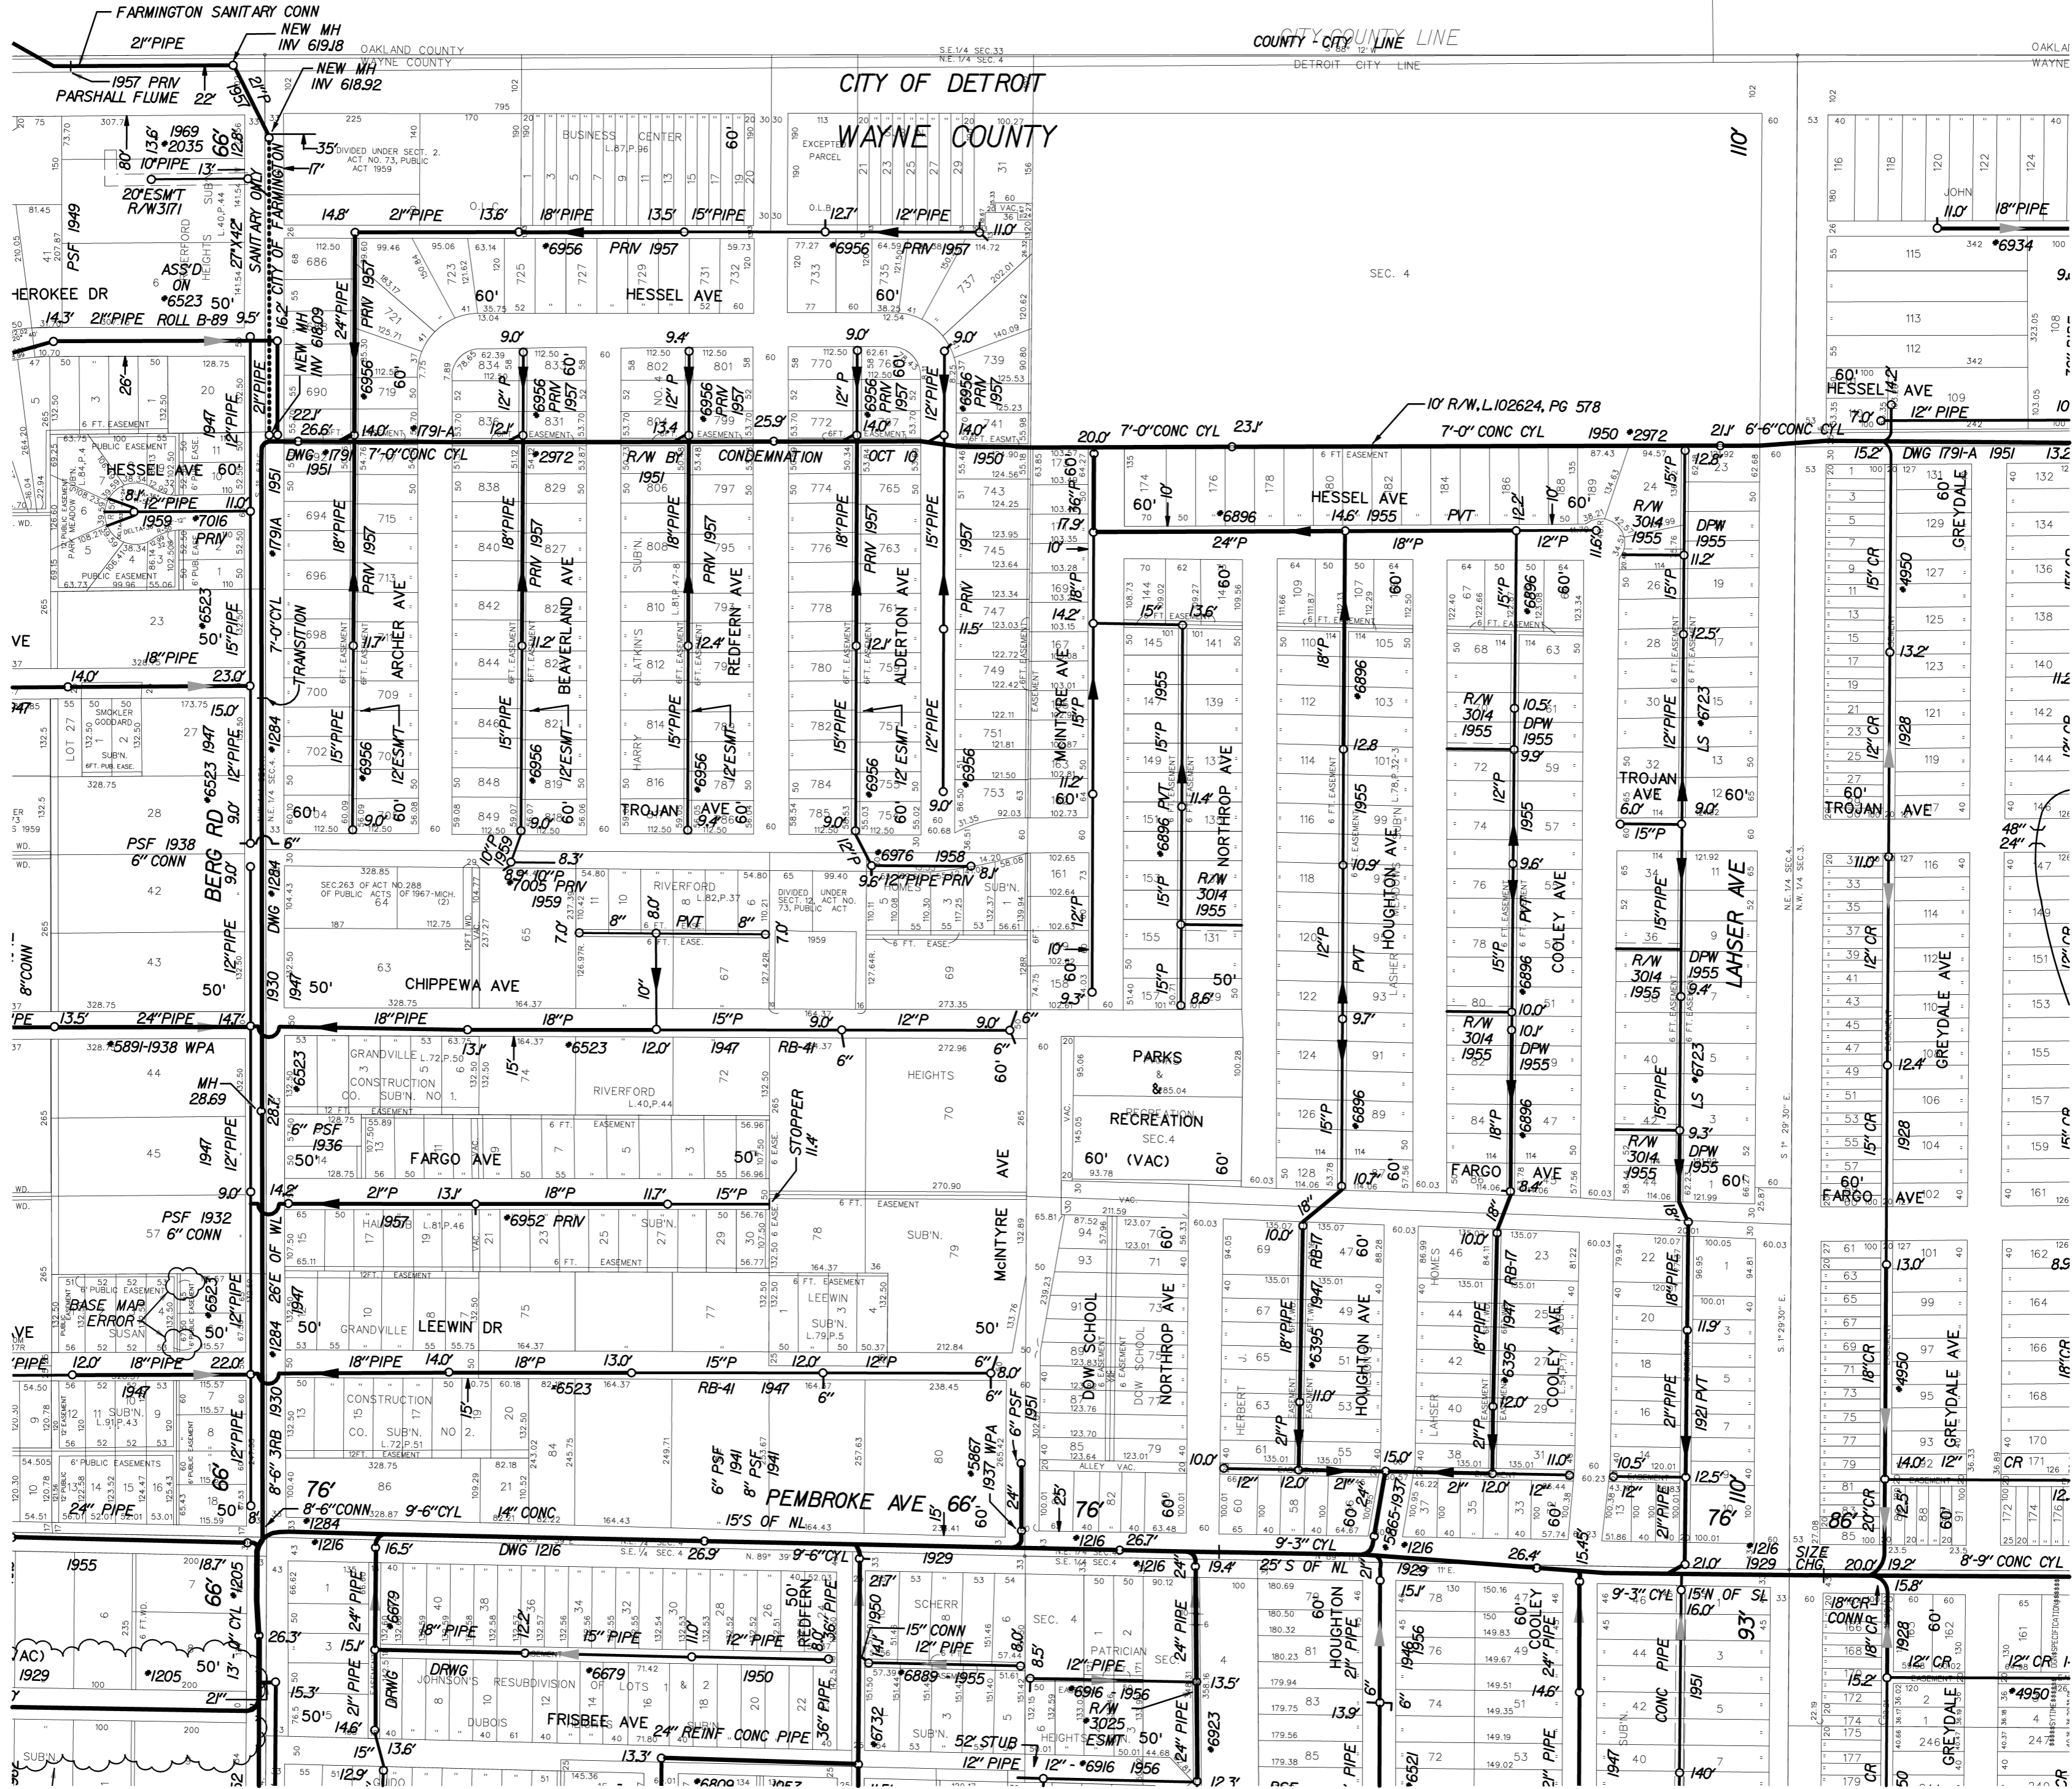

WD OF COUNTY SOUTHFIELD OAKLAND COUNTY CITY OF SOUTHFIELD WEST EIGHT MILE RD

S-123-B

S-115-C

S-123-F

SEWER MAP

CITY OF DETROIT

SCALE: 1" = 200'

DWSD SEC. MAP NUMBER: S-123-A

NOTES:

Table with columns for NAME, DATE, CHECKED BY, LOG, REVISED THRU, and PRINT DATE.

STATE PLANE