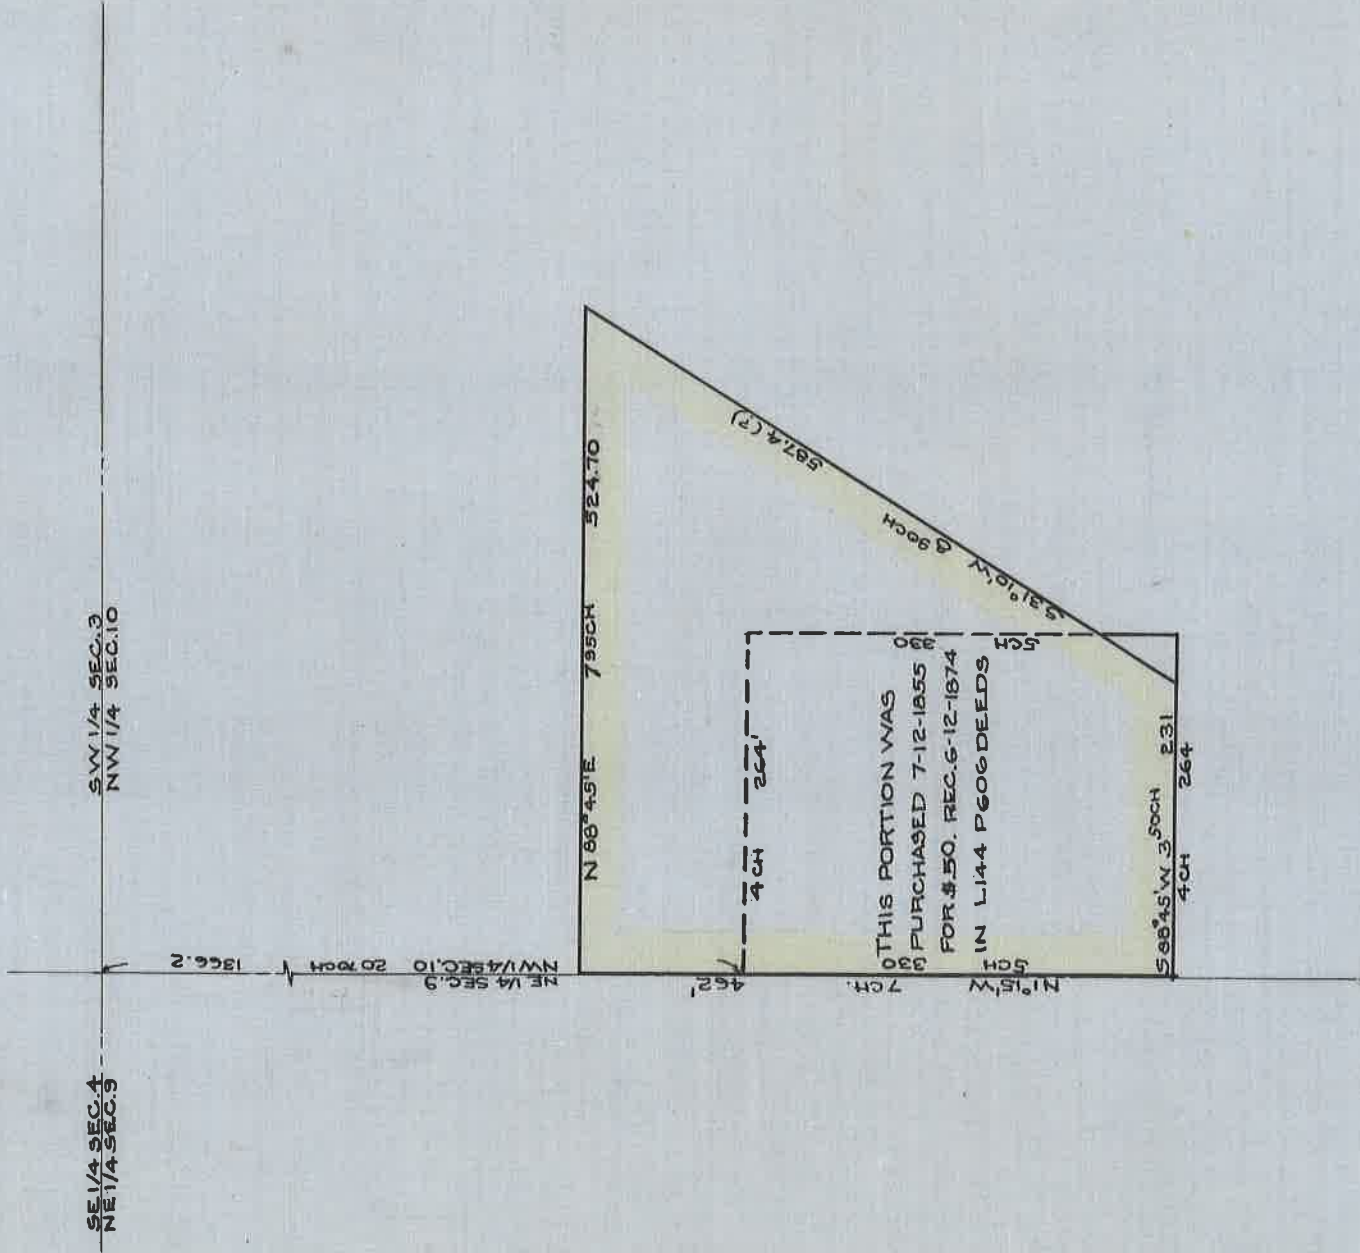

MT. HAZEL CEMETERY  
 IN W 1/2 OF N.W. 1/4 SEC. 10 T1S, R10E.  
 PURCHASED NOV. 27, 1873 FOR \$150  
 REC. JUNE 12, 1874 IN L. 144 P 604 DEEDS  
 NOTE: SEE DETROIT OWNED PROPERTY P 56

DEPARTMENT OF PUBLIC WORKS  
 CITY ENGINEER'S OFFICE  
 412 CITY HALL  
 SCALE 1" = 150'  
 3-10-30  
 A.E.