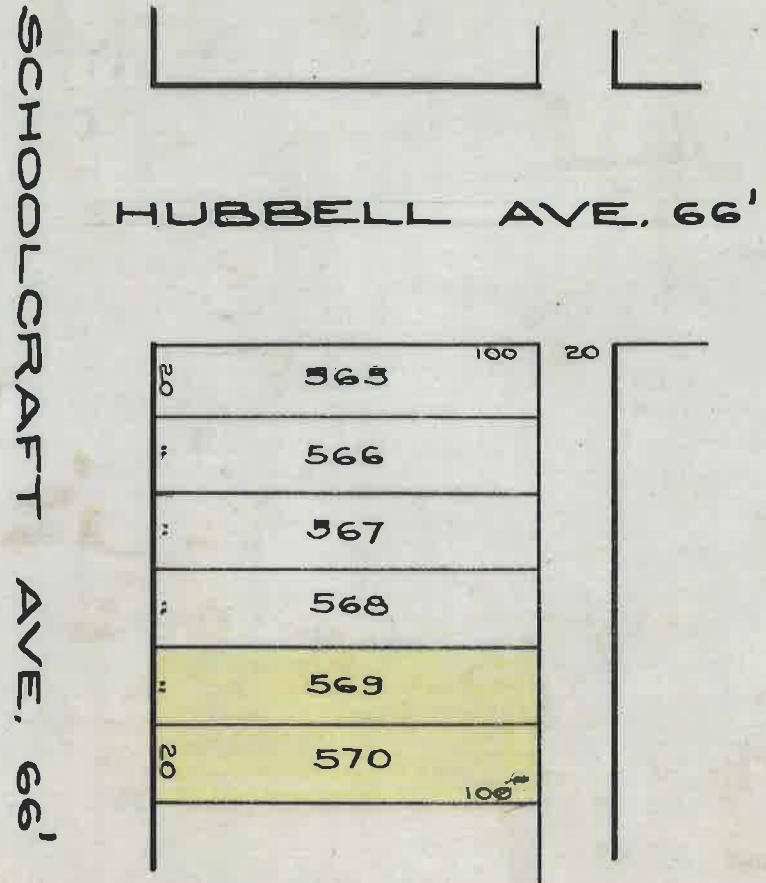

DEDICATION OF GREENFIELD TOWN HALL SITE  
 TO THE CITY OF DETROIT  
 GREENFIELD TWP. Bd. REC. 1915-24

SEE C-15 DETROIT CITY PROPERTY

OCT. 22, 1918  
 PAGES 398-404

DEPARTMENT OF PUBLIC WORKS  
 CITY ENGINEERS OFFICE  
 412 CITY HALL  
 SCALE 1" = 50'  
 2-27-30