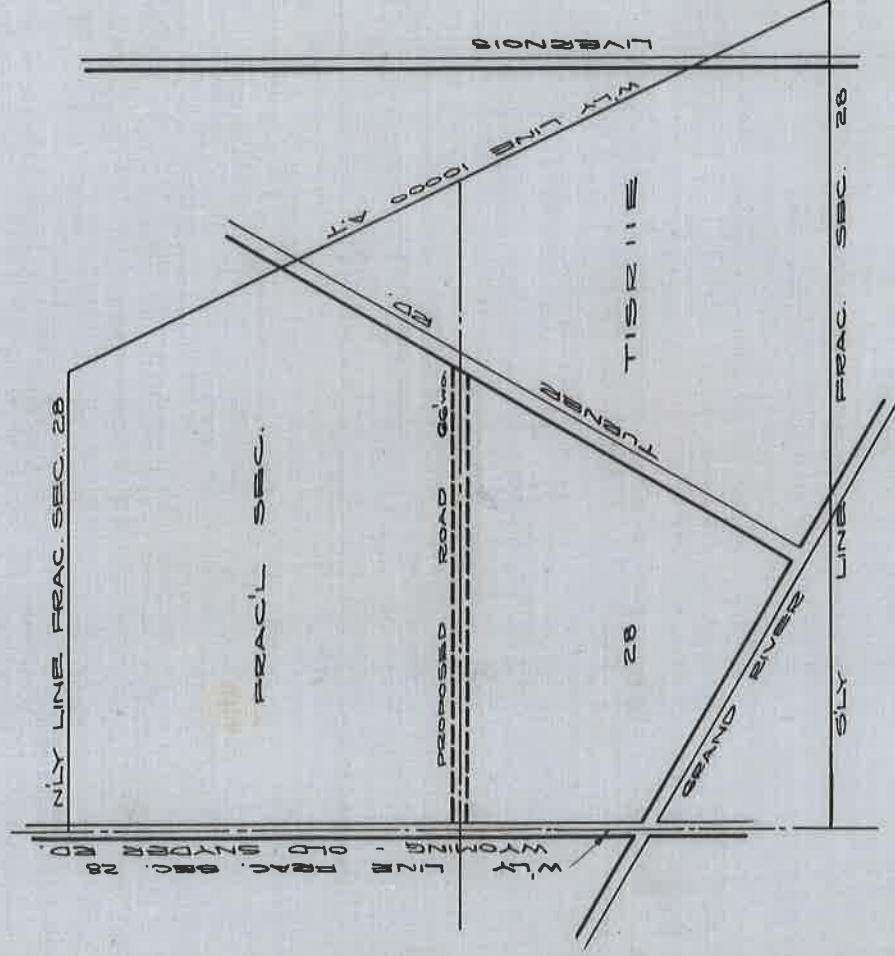

FULLERTON DEDICATION

FORMERLY GLENDALE

DATED AUG. 29, 1892

SEE FULLERTON AMONG GREENFIELD DEEDS

Page 150-01 *Greenfield Hwy Com. Rec. 1890-FK6*

DEPARTMENT OF PUBLIC WORKS  
CITY ENGINEER'S OFFICE  
412 CITY HALL

SCALE 1" = 1320' 4-26-28  
*J.E.A.*