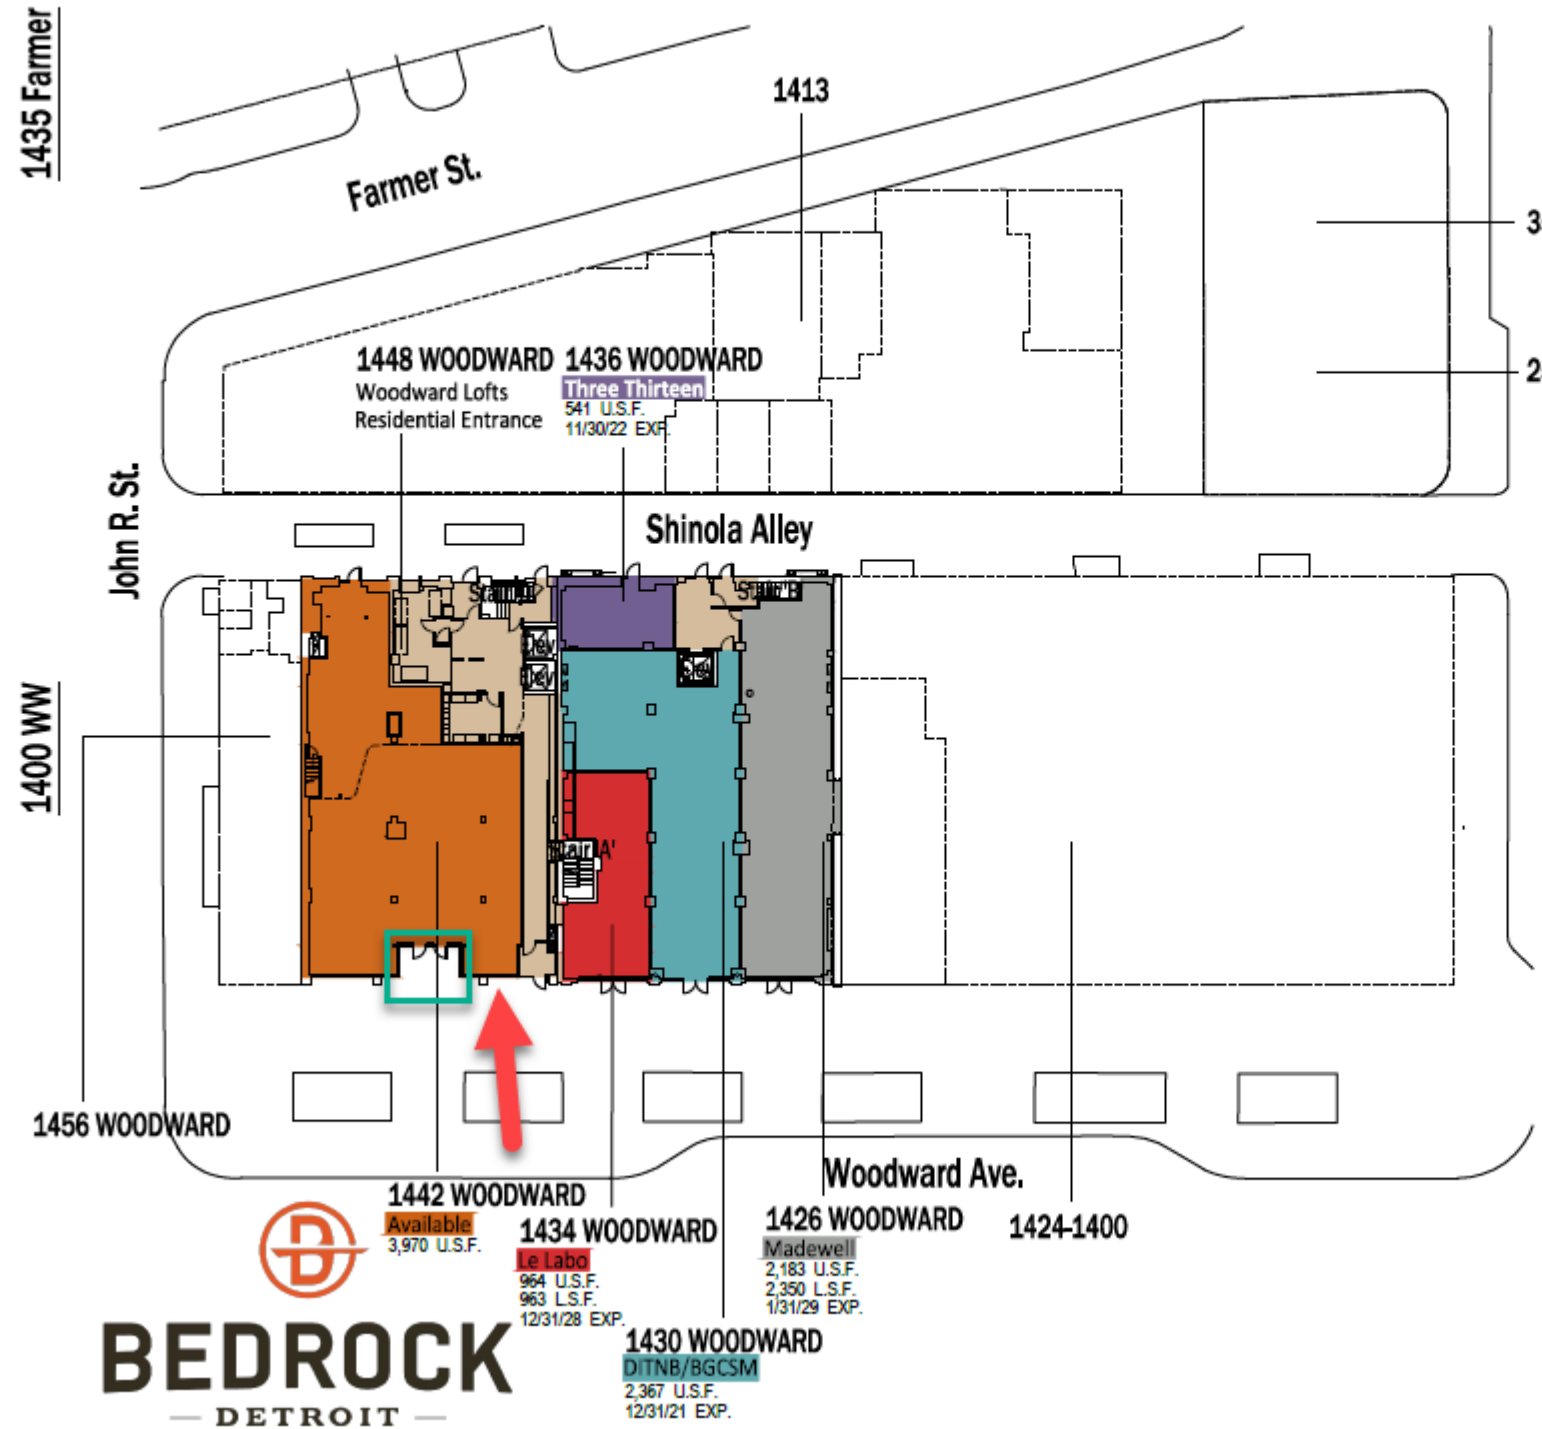

**1448 Woodward -
The Ferguson Building**
DETROIT, MI

12/4/20

LEASE EXPIRATION