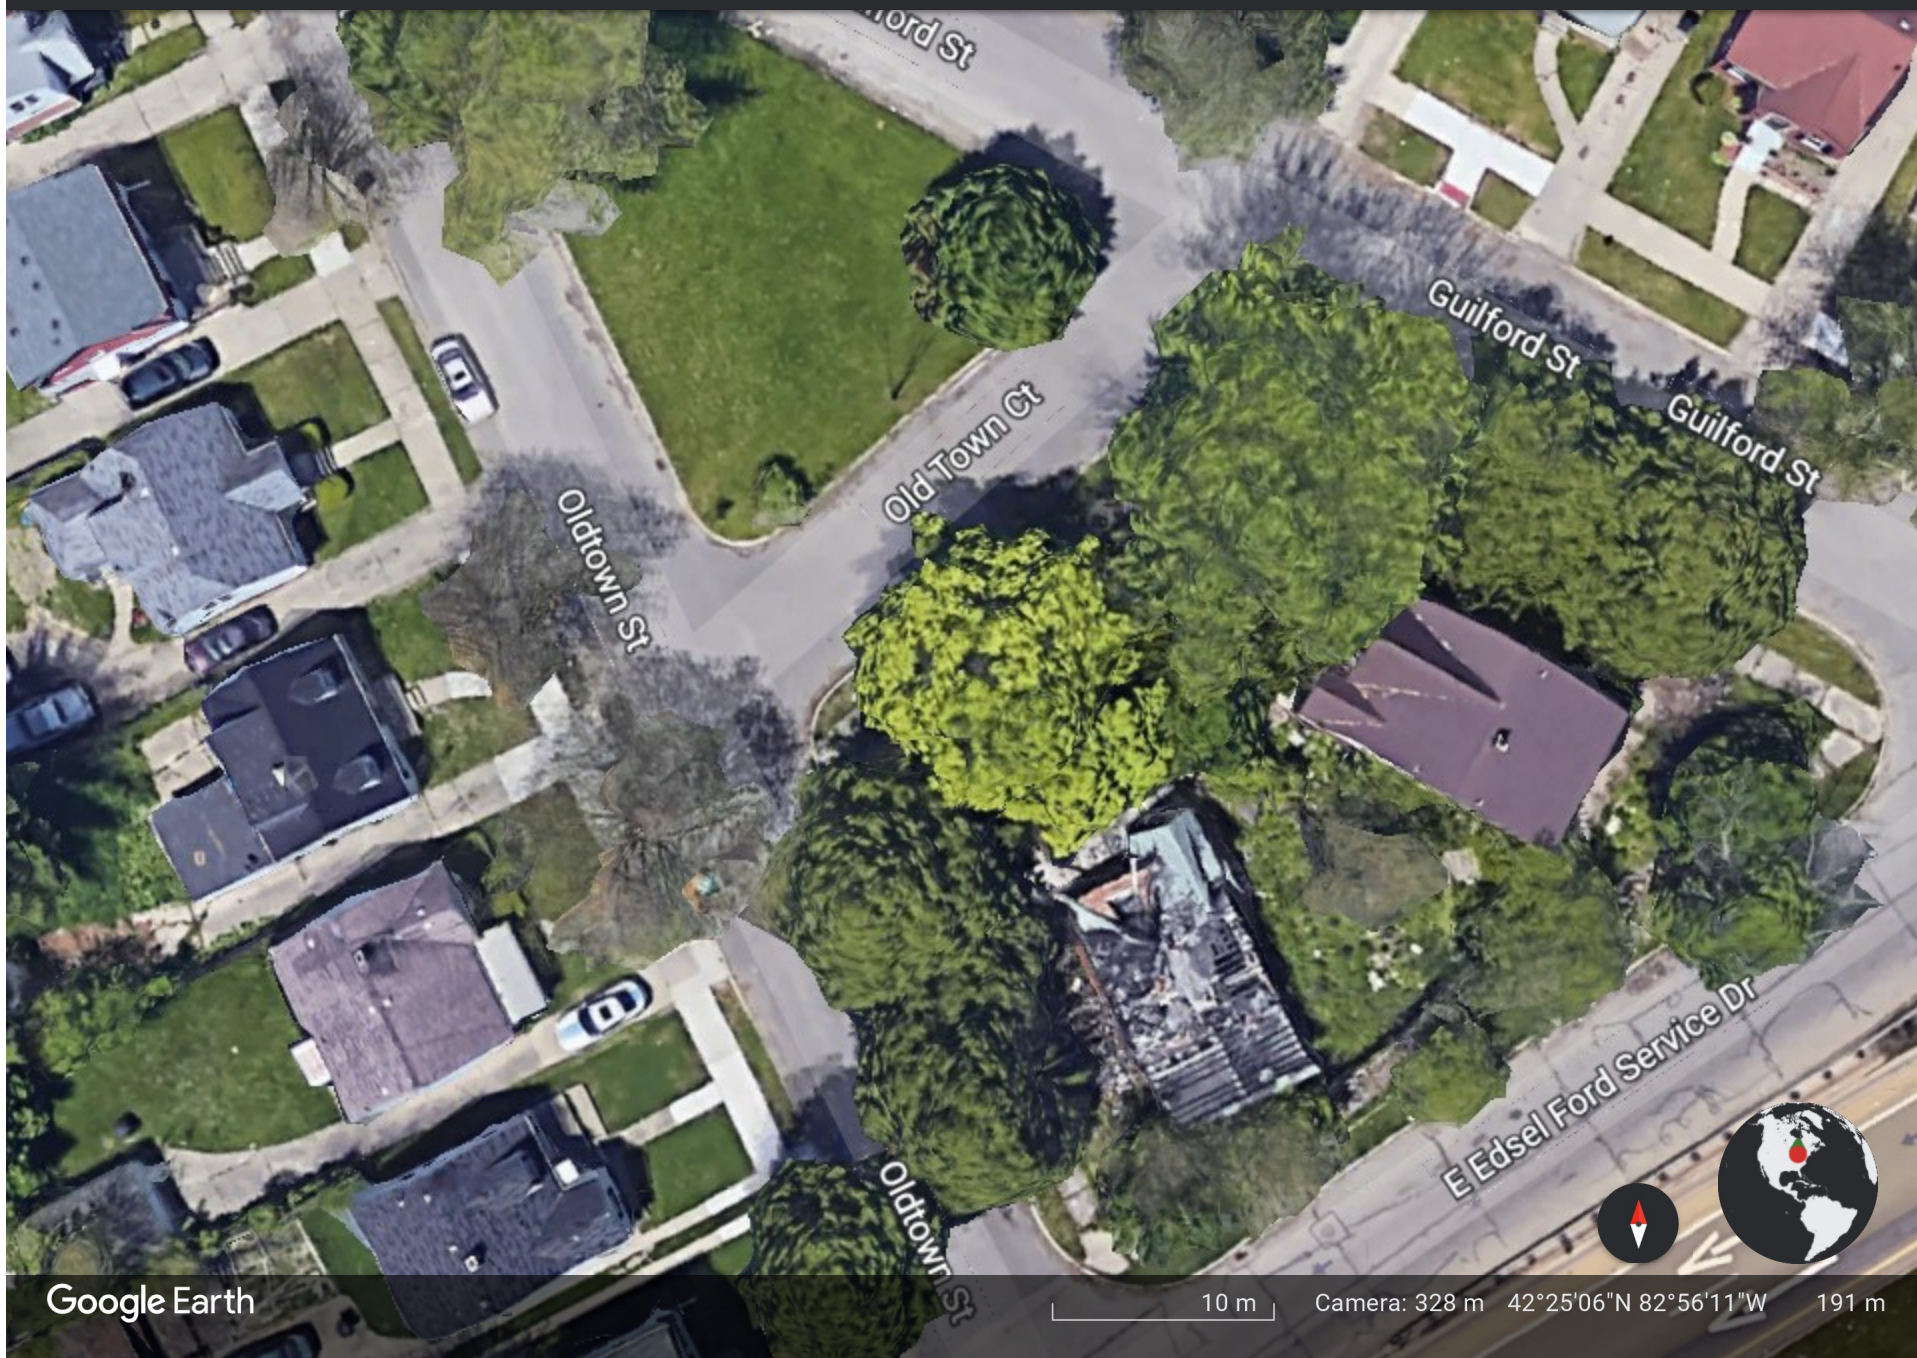

You are currently running an experimental version of Earth.

[Learn more](#)

[Send feedback](#)

Google Earth

10 m

Camera: 328 m

42°25'06\"N 82°56'11\"W

191 m